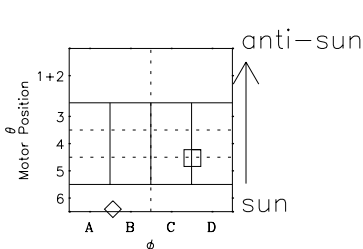

Galileo EPD Real-Time Six-Sector 97197

Software Version: RTLINE_R6 V 1.20
Data Production: 06-03-00
Plot Production: Sat Sep 15 15:55:30 2001

◇ = Jupiter look direction
□ = Corotation look direction