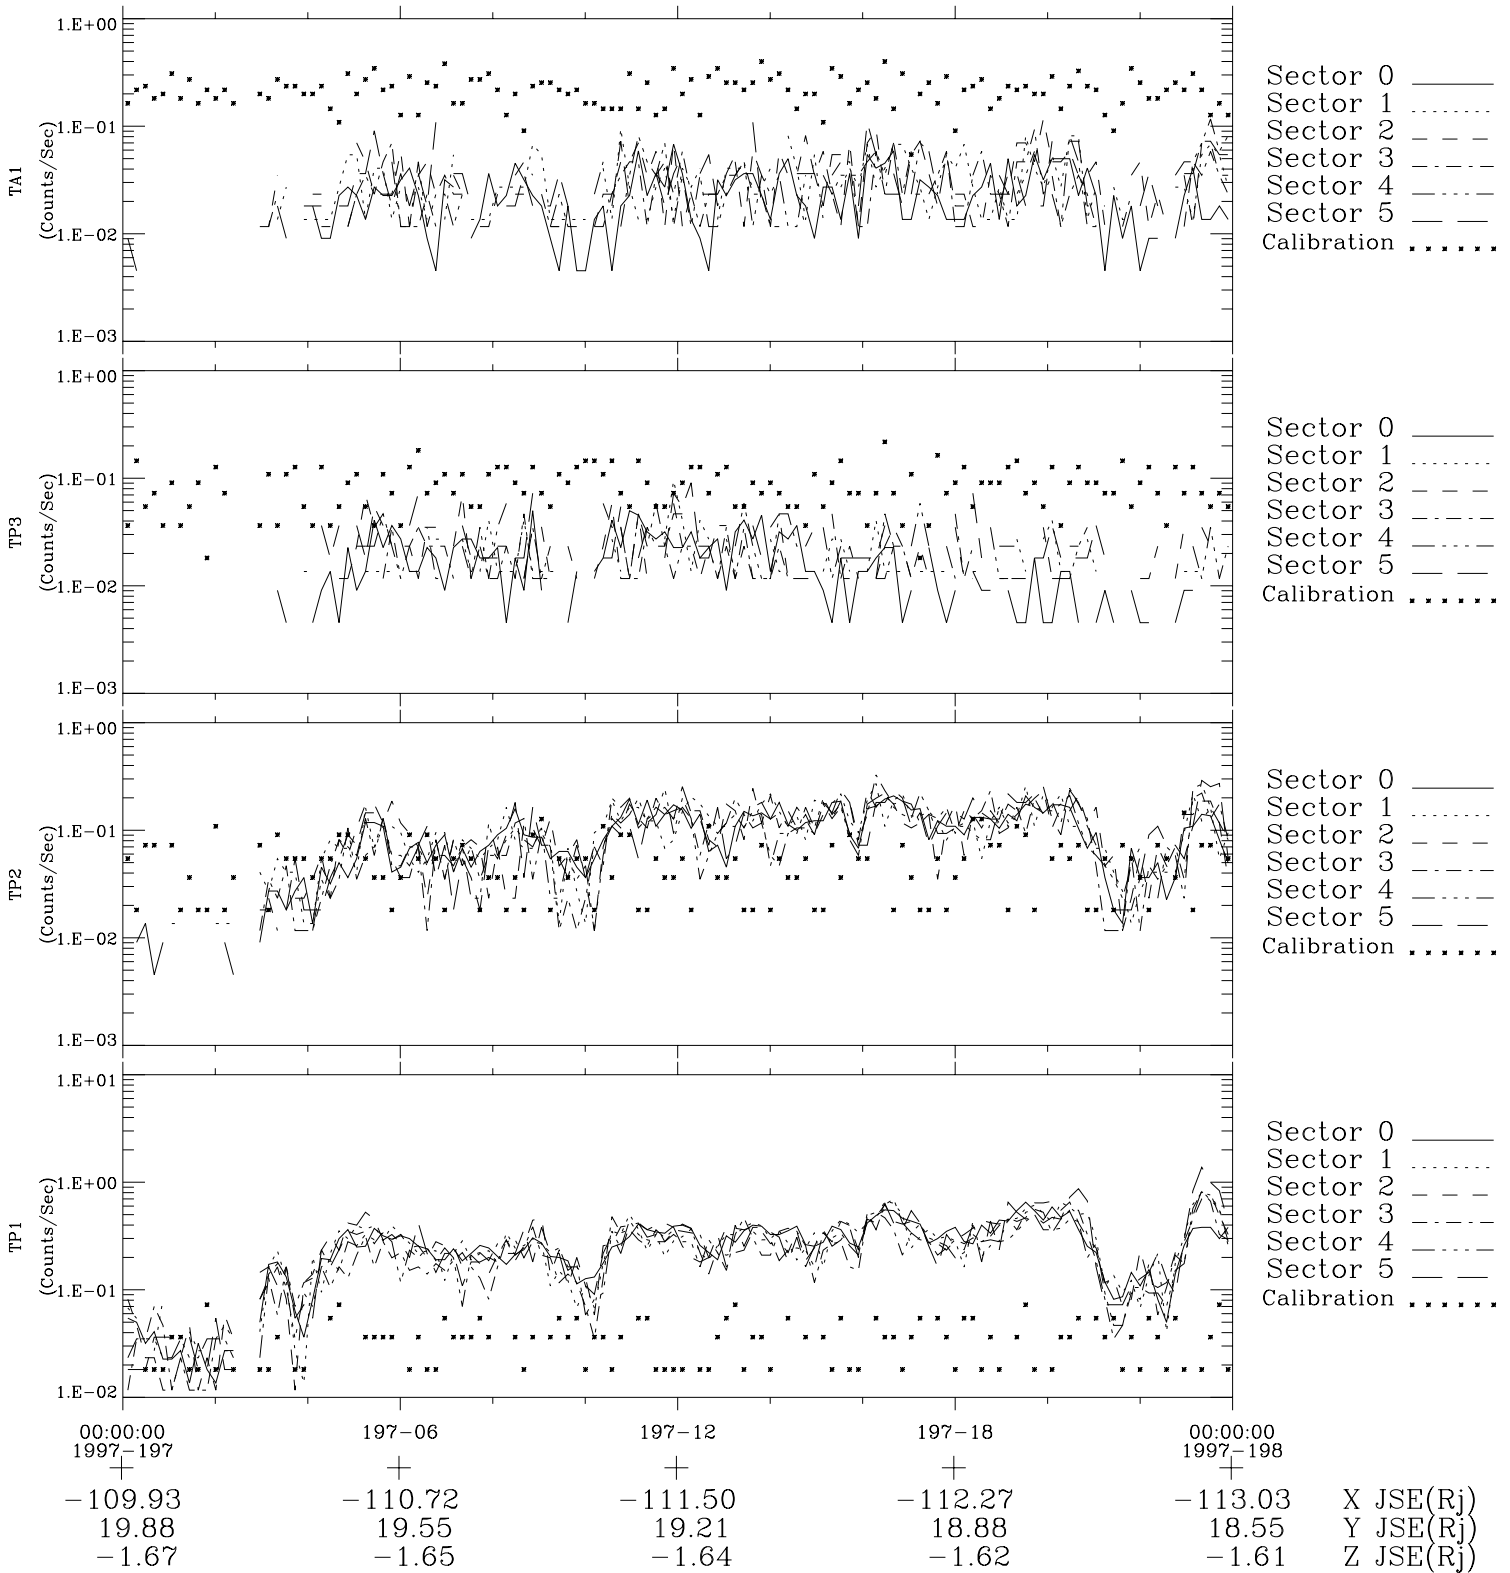

Galileo EPD Real-Time Six-Sector 97197

Software Version: RTLINE_R6 V 1.20
Data Production: 06-03-00
Plot Production: Sat Sep 15 15:55:30 2001

◇ = Jupiter look direction
□ = Corotation look direction