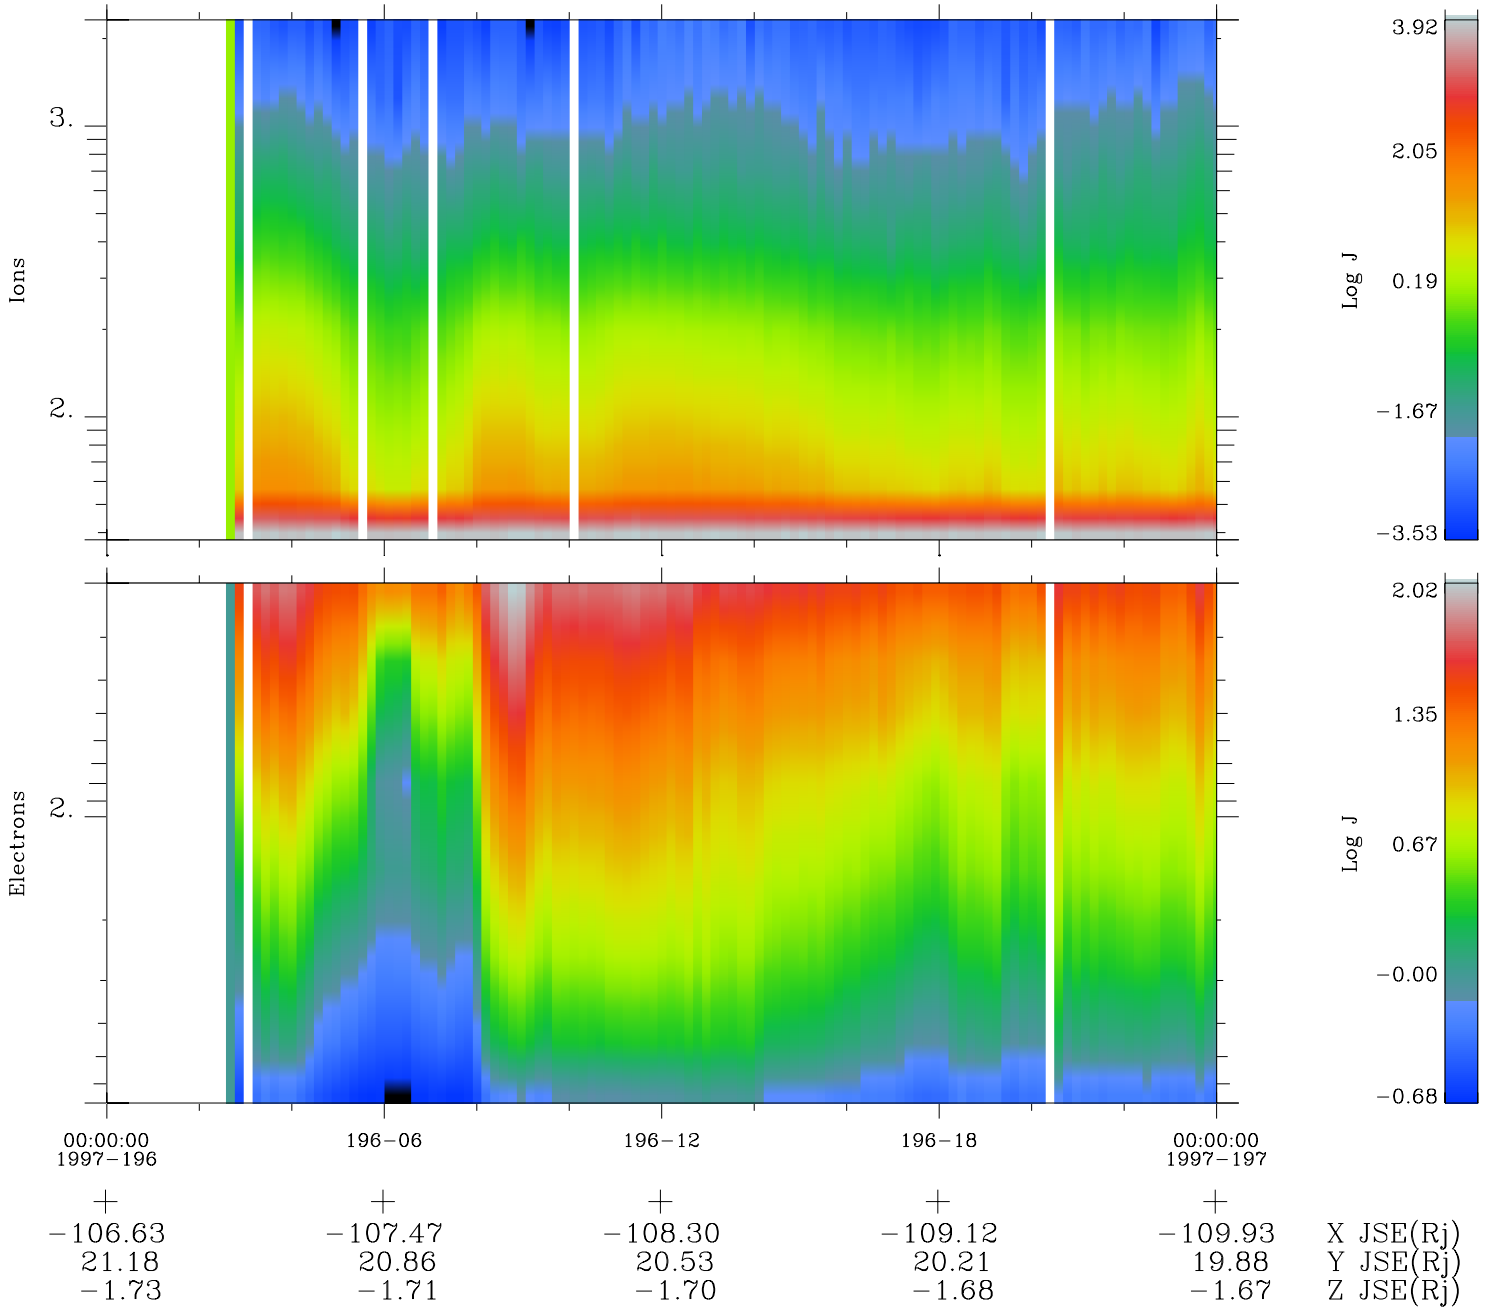

# Galileo EPD Real Time Omni Spectrum 97196

Software Version: RTSPEC\_OMNI V 1.20  
 Data Production: 06-03-00  
 Plot Production: Sat Sep 15 15:45:17 2001  
 Color File: wondr3  
 Geofactor File: 1.1

◇ = Jupiter look direction  
 □ = Corotation look direction