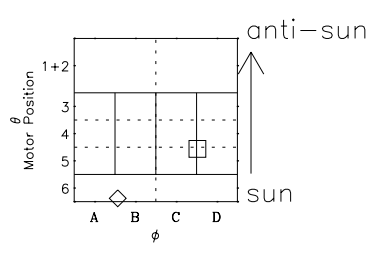

# Galileo EPD Real Time Omni Spectrum 97196

Software Version: RTSPEC\_OMNI V 1.20  
 Data Production: 06-03-00  
 Plot Production: Sat Sep 15 15:45:17 2001  
 Color File: wondr3  
 Geofactor File: 1.1

◇ = Jupiter look direction  
 □ = Corotation look direction