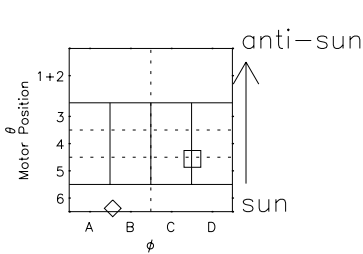

Galileo EPD Real Time R6 Electrons Spectra 97196

Software Version: RTSPEC_R6 V 1.20
 Data Production: 06-03-00
 Plot Production: Sat Sep 15 15:45:11 2001
 Color File: wondr3
 Geofactor File: 1.1

- ◇ = Jupiter look direction
- = Corotation look direction