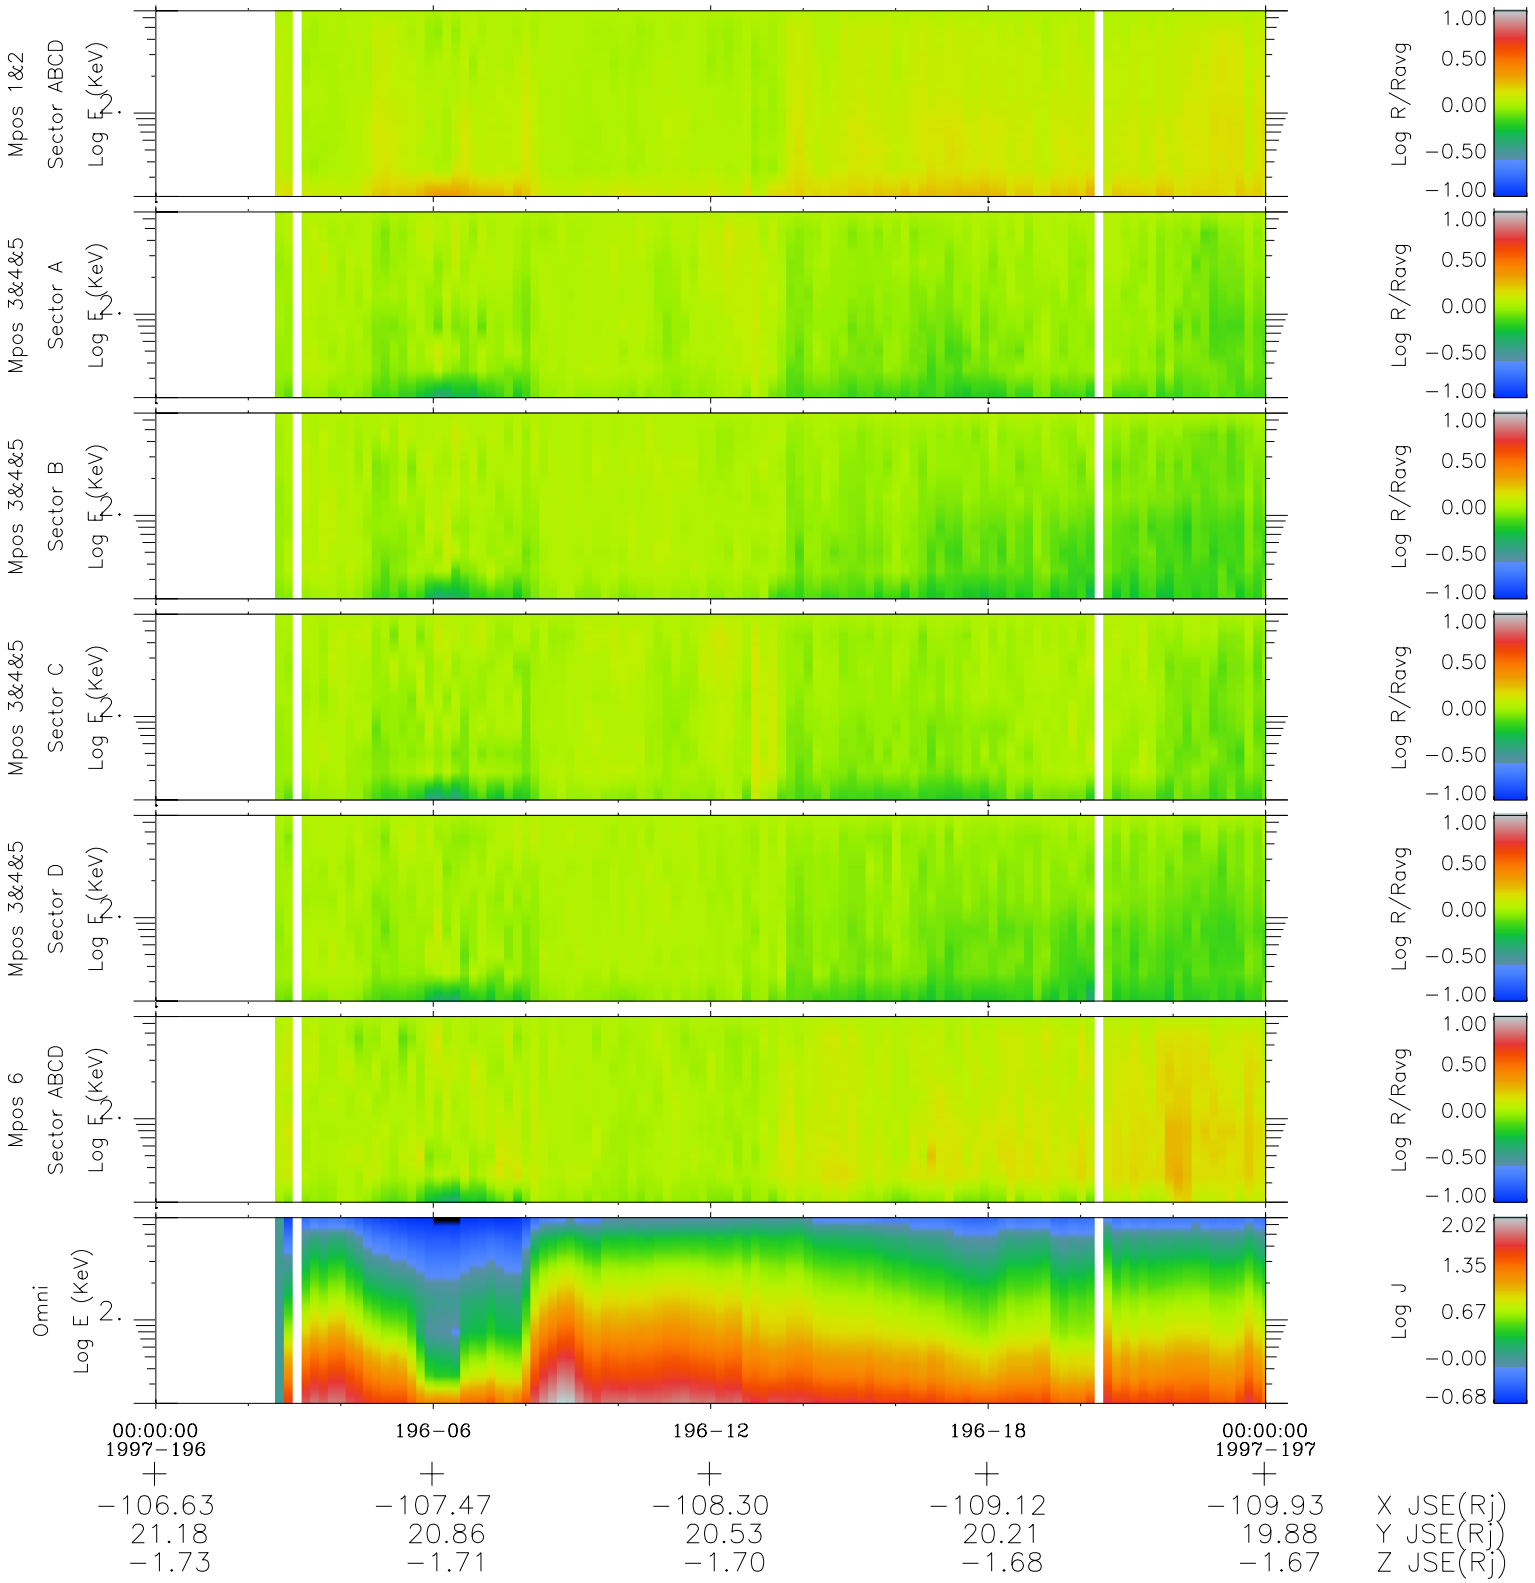

Galileo EPD Real Time R6 Electrons Spectra 97196

Software Version: RTSPEC_R6 V 1.20
 Data Production: 06-03-00
 Plot Production: Sat Sep 15 15:45:11 2001
 Color File: wondr3
 Geofactor File: 1.1

- ◇ = Jupiter look direction
- = Corotation look direction