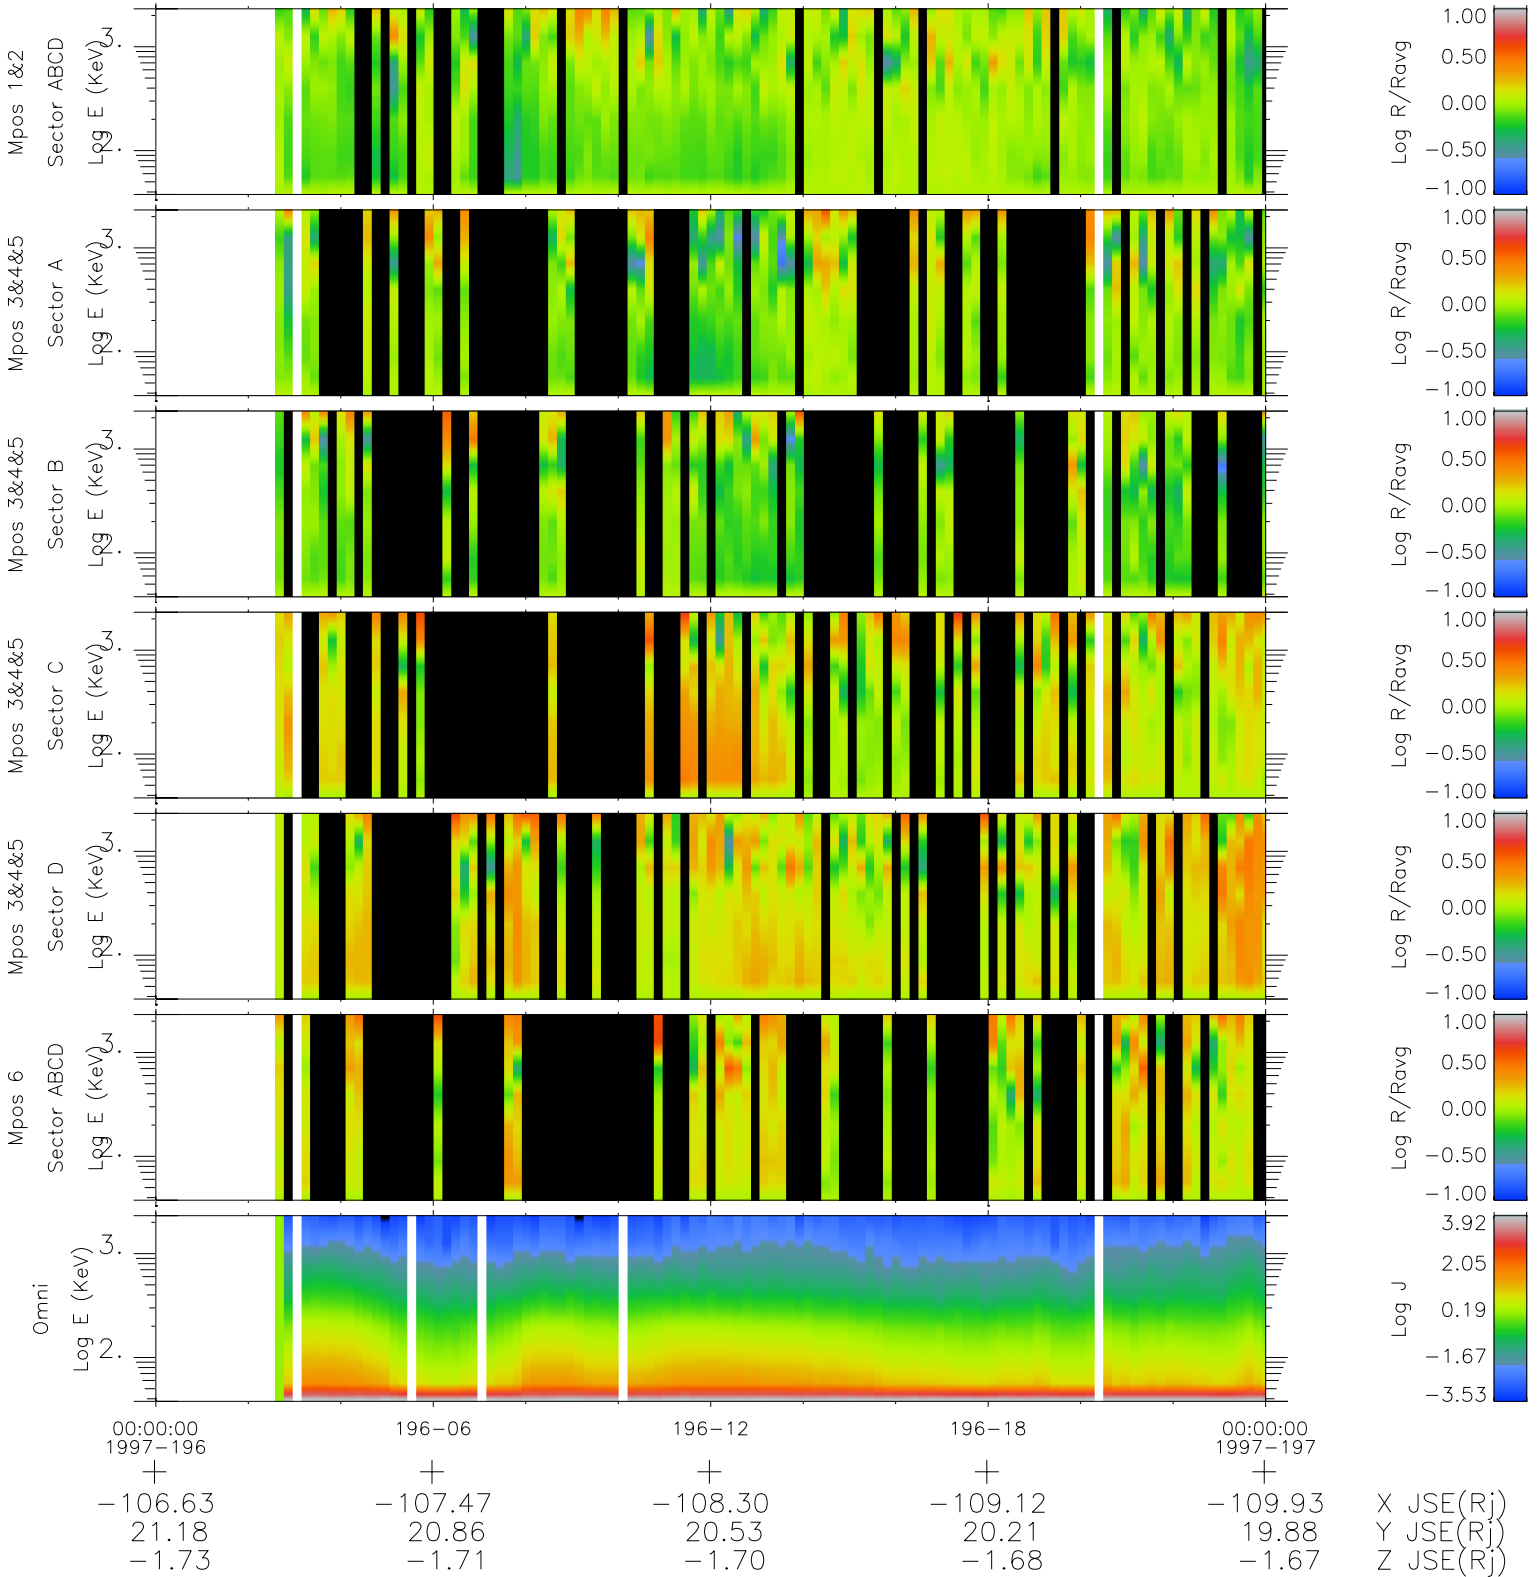

Galileo EPD Real Time R6 Ions Spectra 97196

Software Version: RTSPEC_R6 V 1.20
 Data Production: 06-03-00
 Plot Production: Sat Sep 15 15:45:05 2001
 Color File: wondr3
 Geofactor File: 1.1

- ◇ = Jupiter look direction
- = Corotation look direction