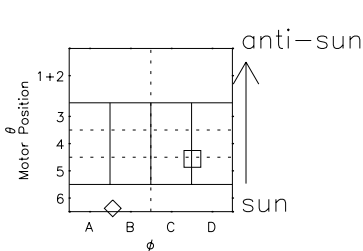

Galileo EPD Real Time R6 Ions Spectra 97196

Software Version: RTSPEC_R6 V 1.20
 Data Production: 06-03-00
 Plot Production: Sat Sep 15 15:45:05 2001
 Color File: wondr3
 Geofactor File: 1.1

- ◇ = Jupiter look direction
- = Corotation look direction