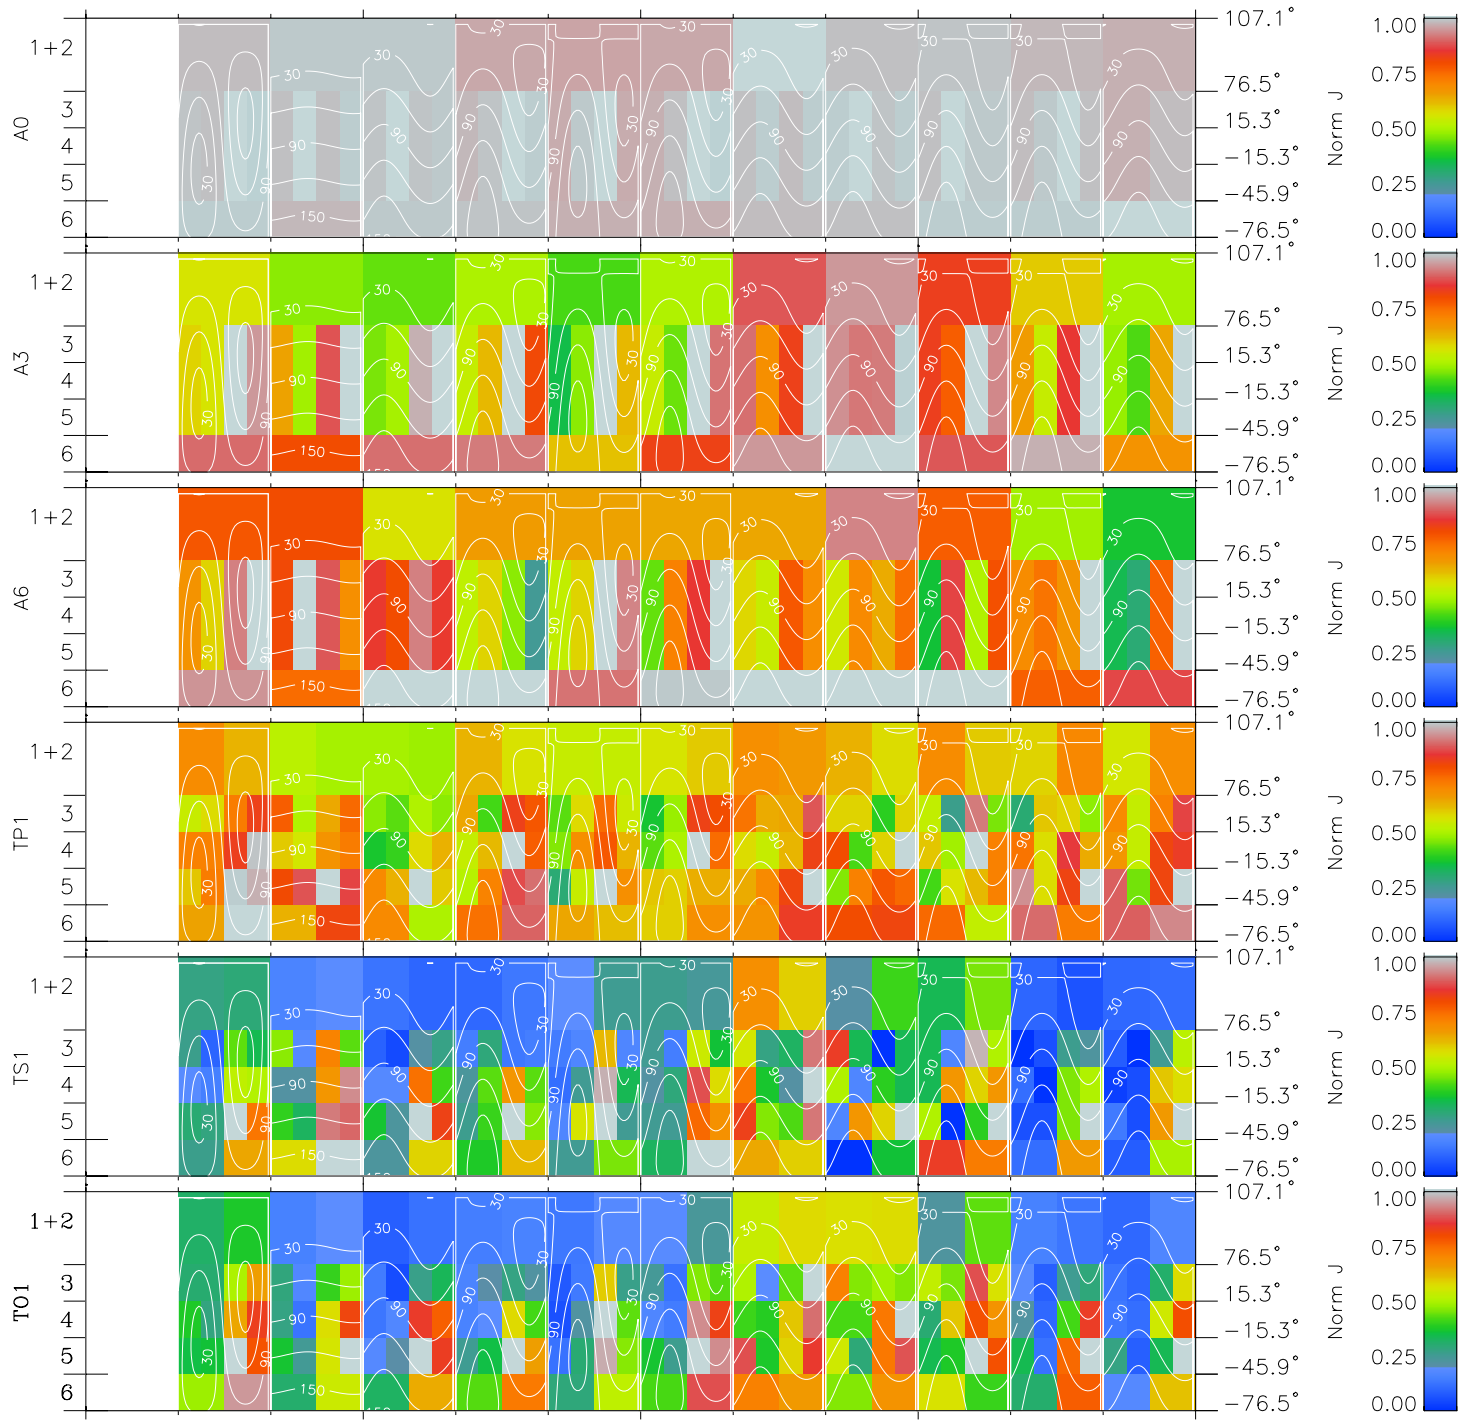

Galileo EPD Real Time All-Sky Anisotropies 97196

Software Version: RTSKY_NORM V 1.20
Data Production: 06-03-00
Plot Production: Sat Sep 15 15:45:53 2001
Color File: wondr3
Geofactor File: 1.1

00:00:00 1997-196	196-06	196-12	196-18	00:00:00 1997-197	
+	+	+	+	+	
-106.63	-107.47	-108.30	-109.12	-109.93	X JSE(R _j)
21.18	20.86	20.53	20.21	19.88	Y JSE(R _j)
-1.73	-1.71	-1.70	-1.68	-1.67	Z JSE(R _j)

- ◇ = Jupiter look direction
- = Corotation look direction