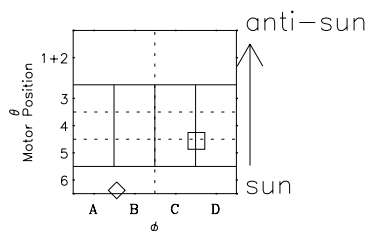

# Galileo EPD Real-Time Omni 97196

Software Version: RTLINE\_OMNI V 1.20  
Data Production: 06-03-00  
Plot Production: Sat Sep 15 15:47:14 2001

◇ = Jupiter look direction  
□ = Corotation look direction