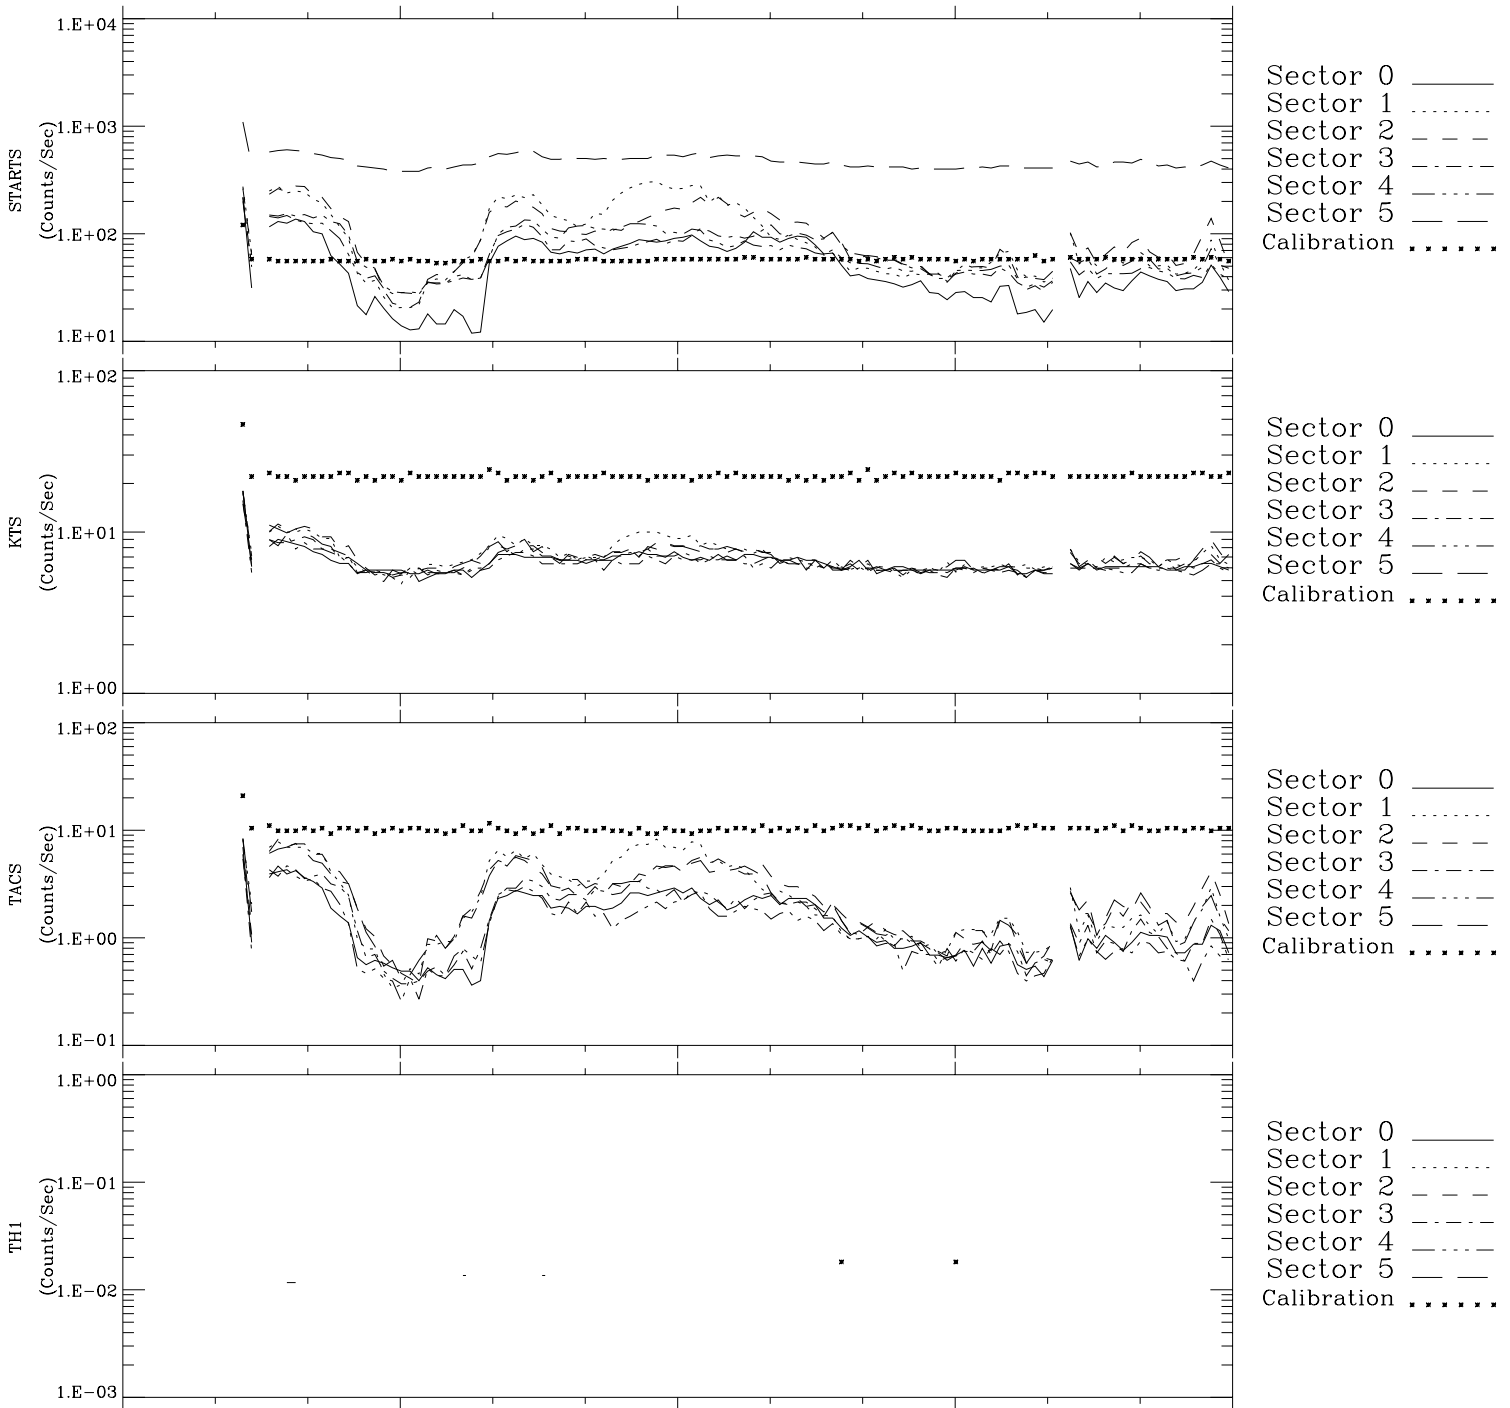

Galileo EPD Real-Time Six-Sector 97196

Software Version: RTLINE_R6 V 1.20
Data Production: 06-03-00
Plot Production: Sat Sep 15 15:47:21 2001

00:00:00 1997-196	196-06	196-12	196-18	00:00:00 1997-197	
+ -106.63	+ -107.47	+ -108.30	+ -109.12	+ -109.93	X JSE(R _j)
21.18	20.86	20.53	20.21	19.88	Y JSE(R _j)
-1.73	-1.71	-1.70	-1.68	-1.67	Z JSE(R _j)

◇ = Jupiter look direction
□ = Corotation look direction