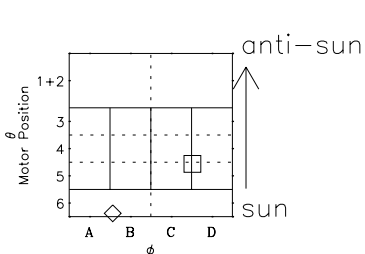

# Galileo EPD Real-Time Six-Sector 97196

Software Version: RTLINE\_R6 V 1.20  
Data Production: 06-03-00  
Plot Production: Sat Sep 15 15:47:21 2001

◇ = Jupiter look direction  
□ = Corotation look direction