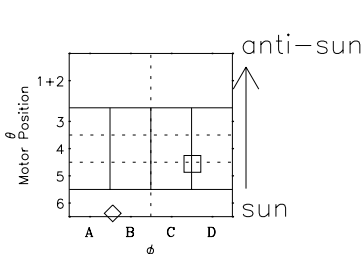

# Galileo EPD Real-Time Six-Sector 97196

Software Version: RTLINE\_R6 V 1.20  
Data Production: 06-03-00  
Plot Production: Sat Sep 15 15:47:20 2001

◇ = Jupiter look direction  
□ = Corotation look direction