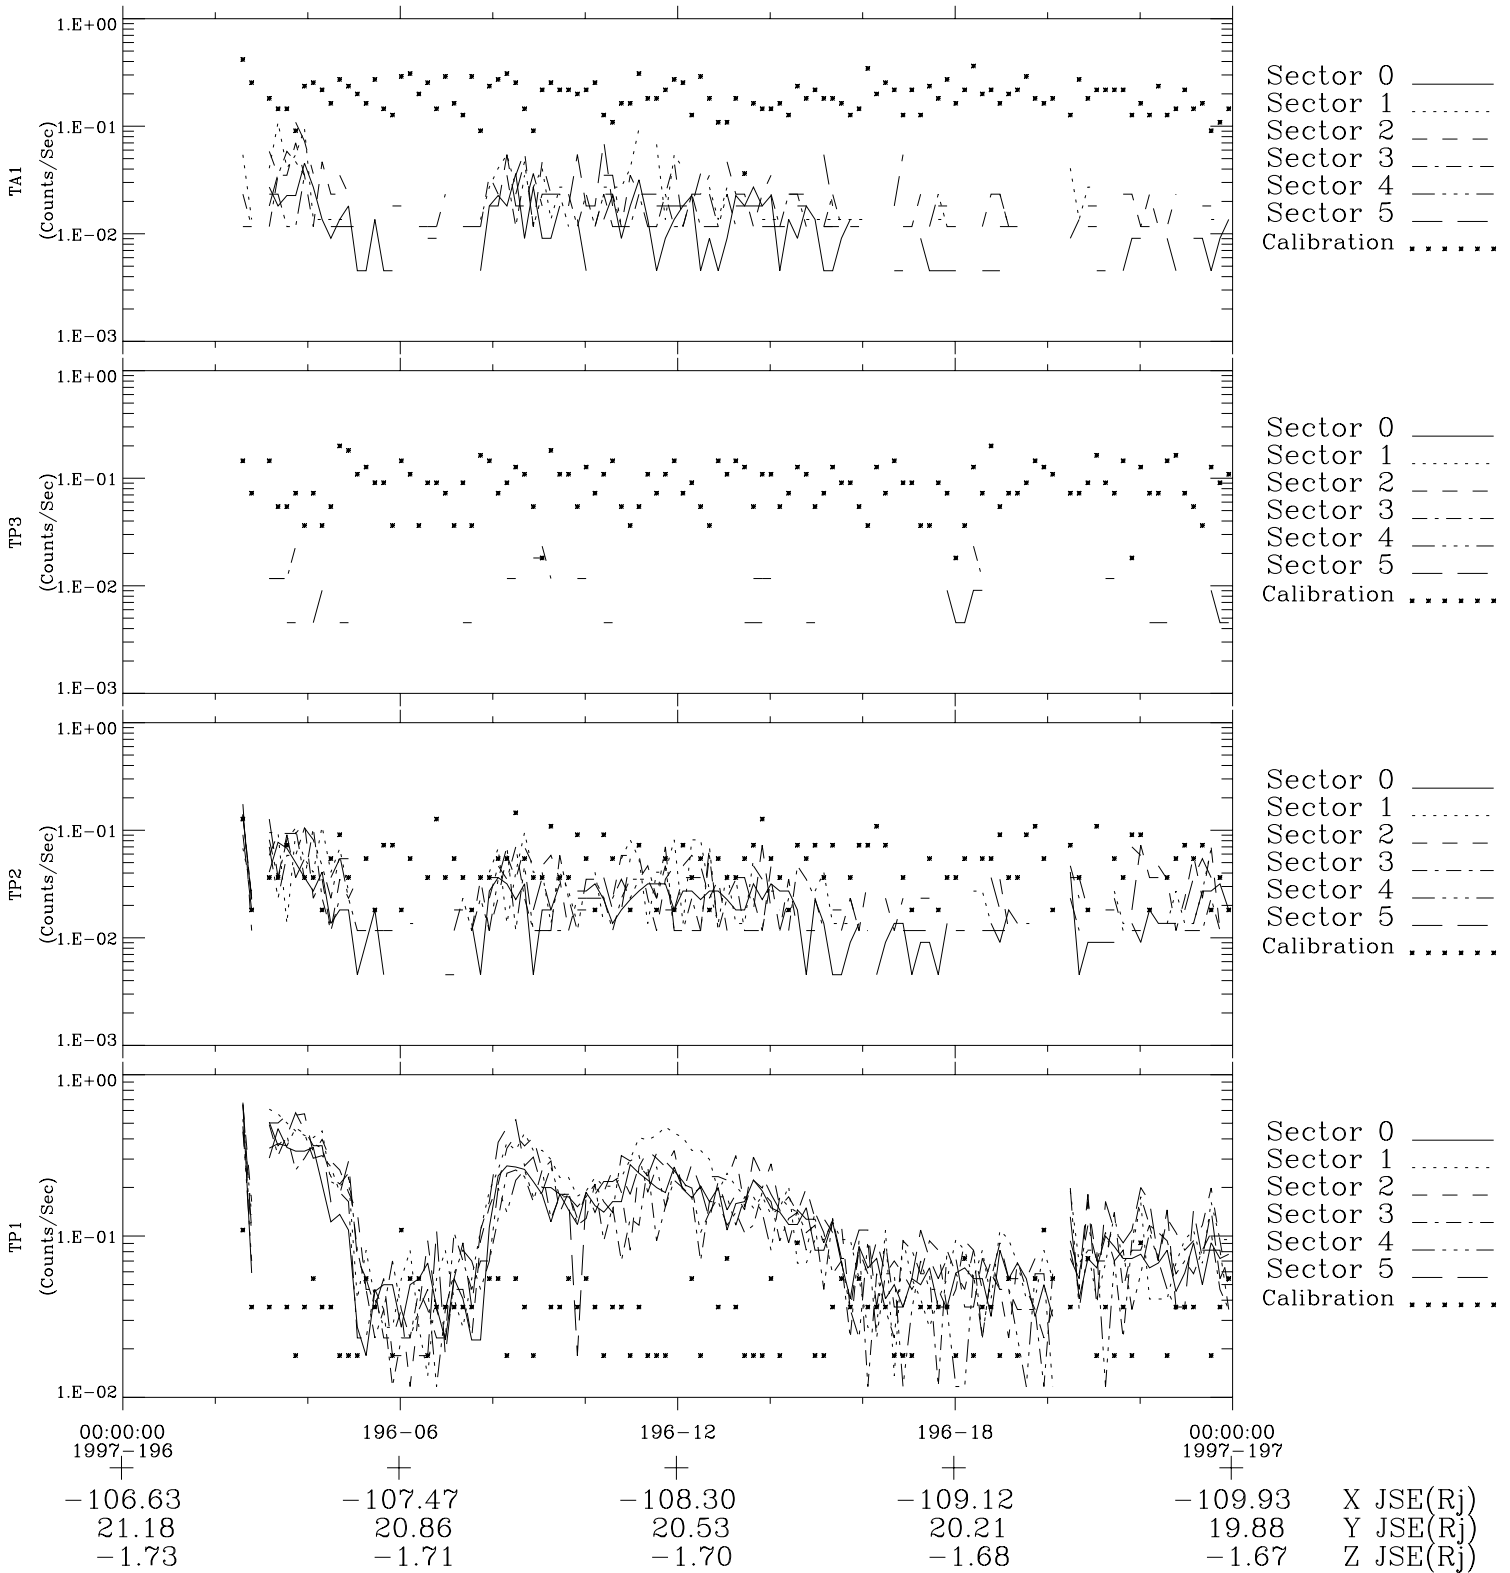

Galileo EPD Real-Time Six-Sector 97196

Software Version: RTLINE_R6 V 1.20
Data Production: 06-03-00
Plot Production: Sat Sep 15 15:47:19 2001

◇ = Jupiter look direction
□ = Corotation look direction