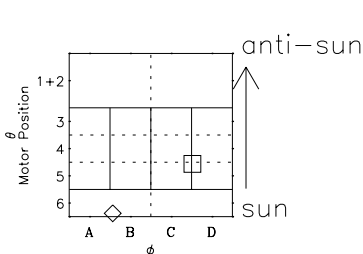

Galileo EPD Real-Time Six-Sector 97196

Software Version: RTLINE_R6 V 1.20
Data Production: 06-03-00
Plot Production: Sat Sep 15 15:47:19 2001

◇ = Jupiter look direction
□ = Corotation look direction