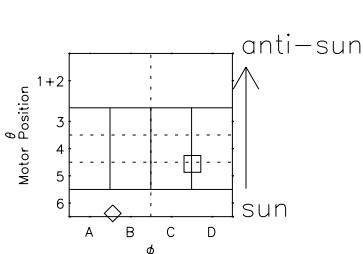

# Galileo EPD Real Elevation Anisotropies 97196

Software Version: RTELEV\_FLUX V 1.20  
Data Production: 06-03-00  
Plot Production: Sat Sep 15 15:46:22 2001  
Color File: wondr3  
Geofactor File: 1.1

◇ = Jupiter look direction  
□ = Corotation look direction