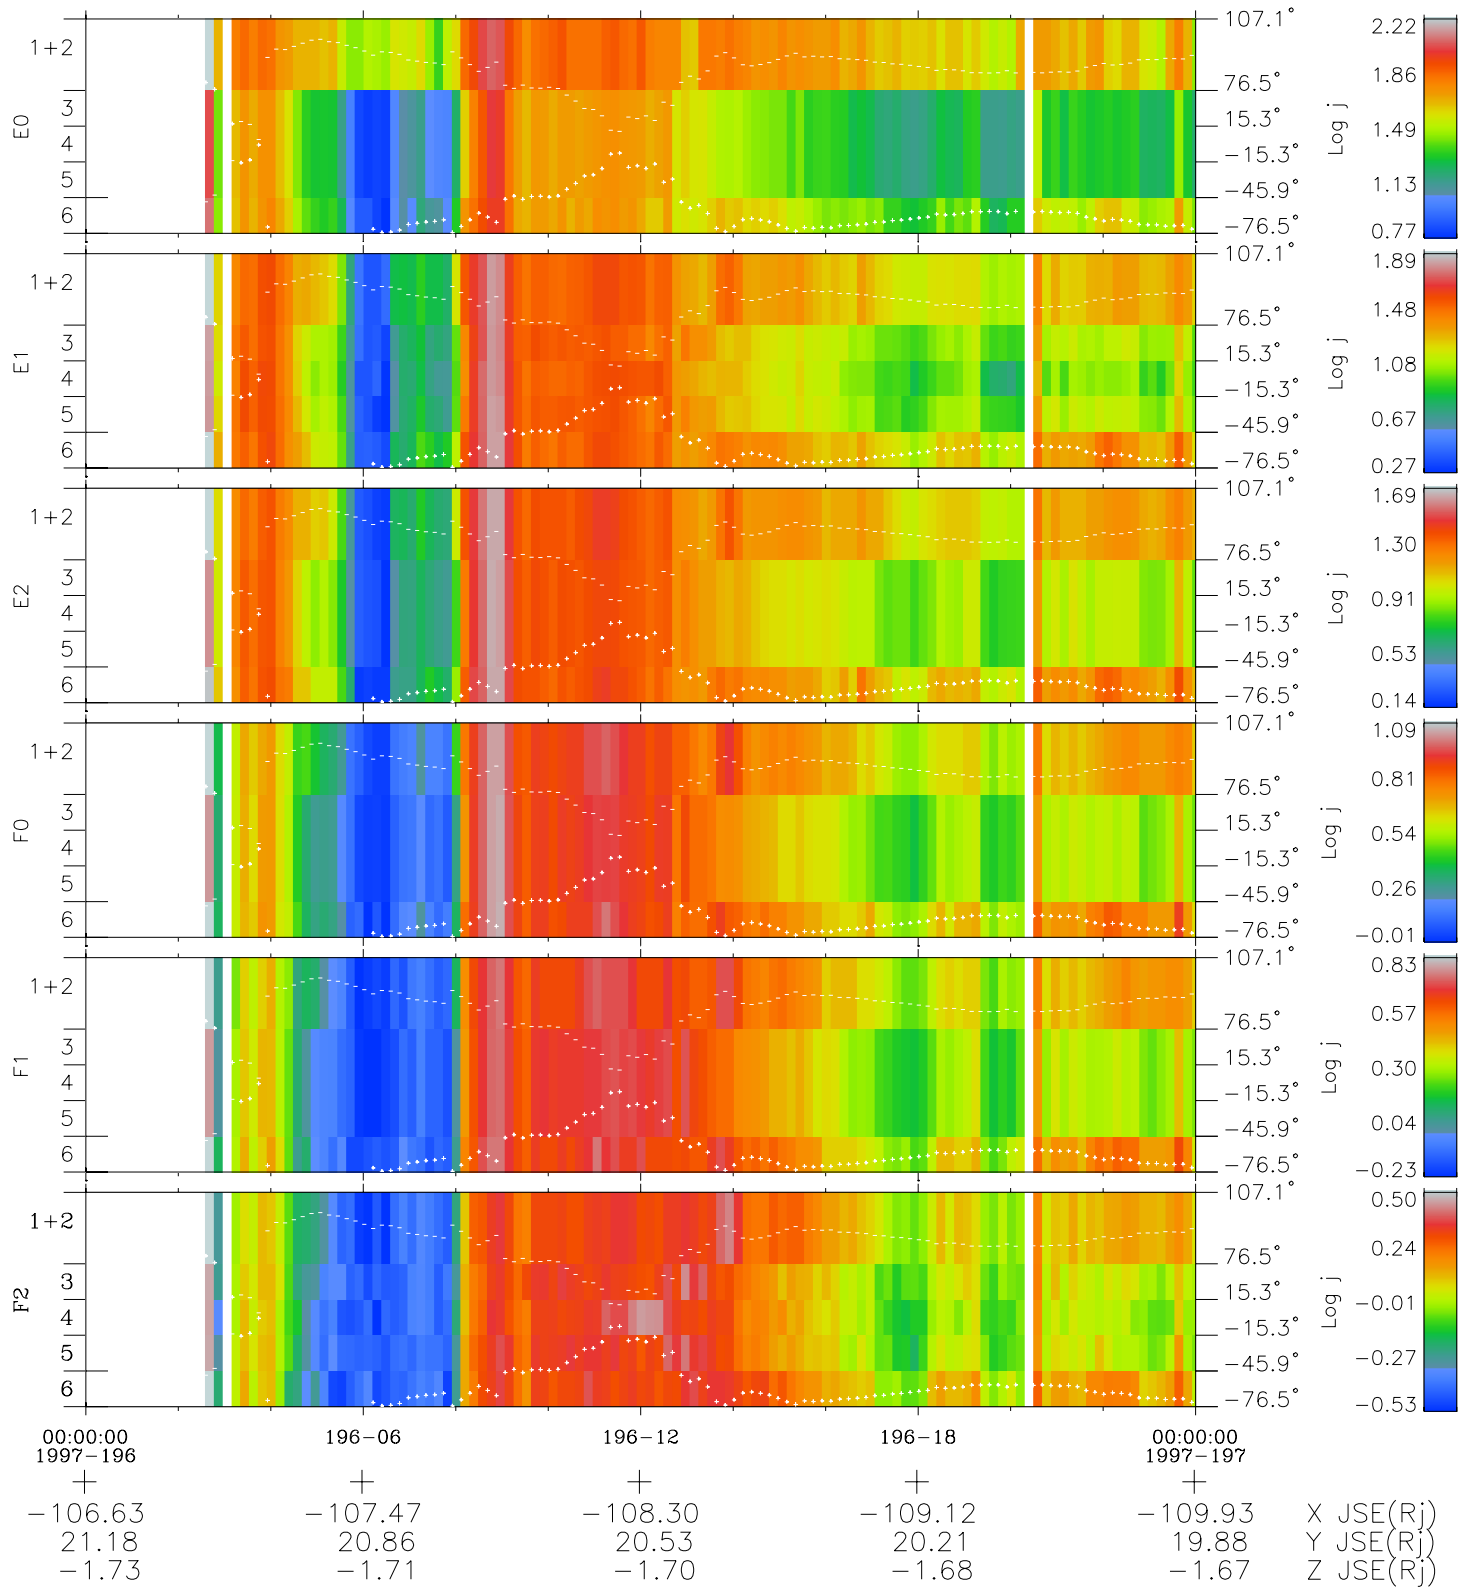

# Galileo EPD Real Elevation Anisotropies 97196

Software Version: RTELEV\_FLUX V 1.20  
Data Production: 06-03-00  
Plot Production: Sat Sep 15 15:46:22 2001  
Color File: wondr3  
Geofactor File: 1.1

◇ = Jupiter look direction  
□ = Corotation look direction