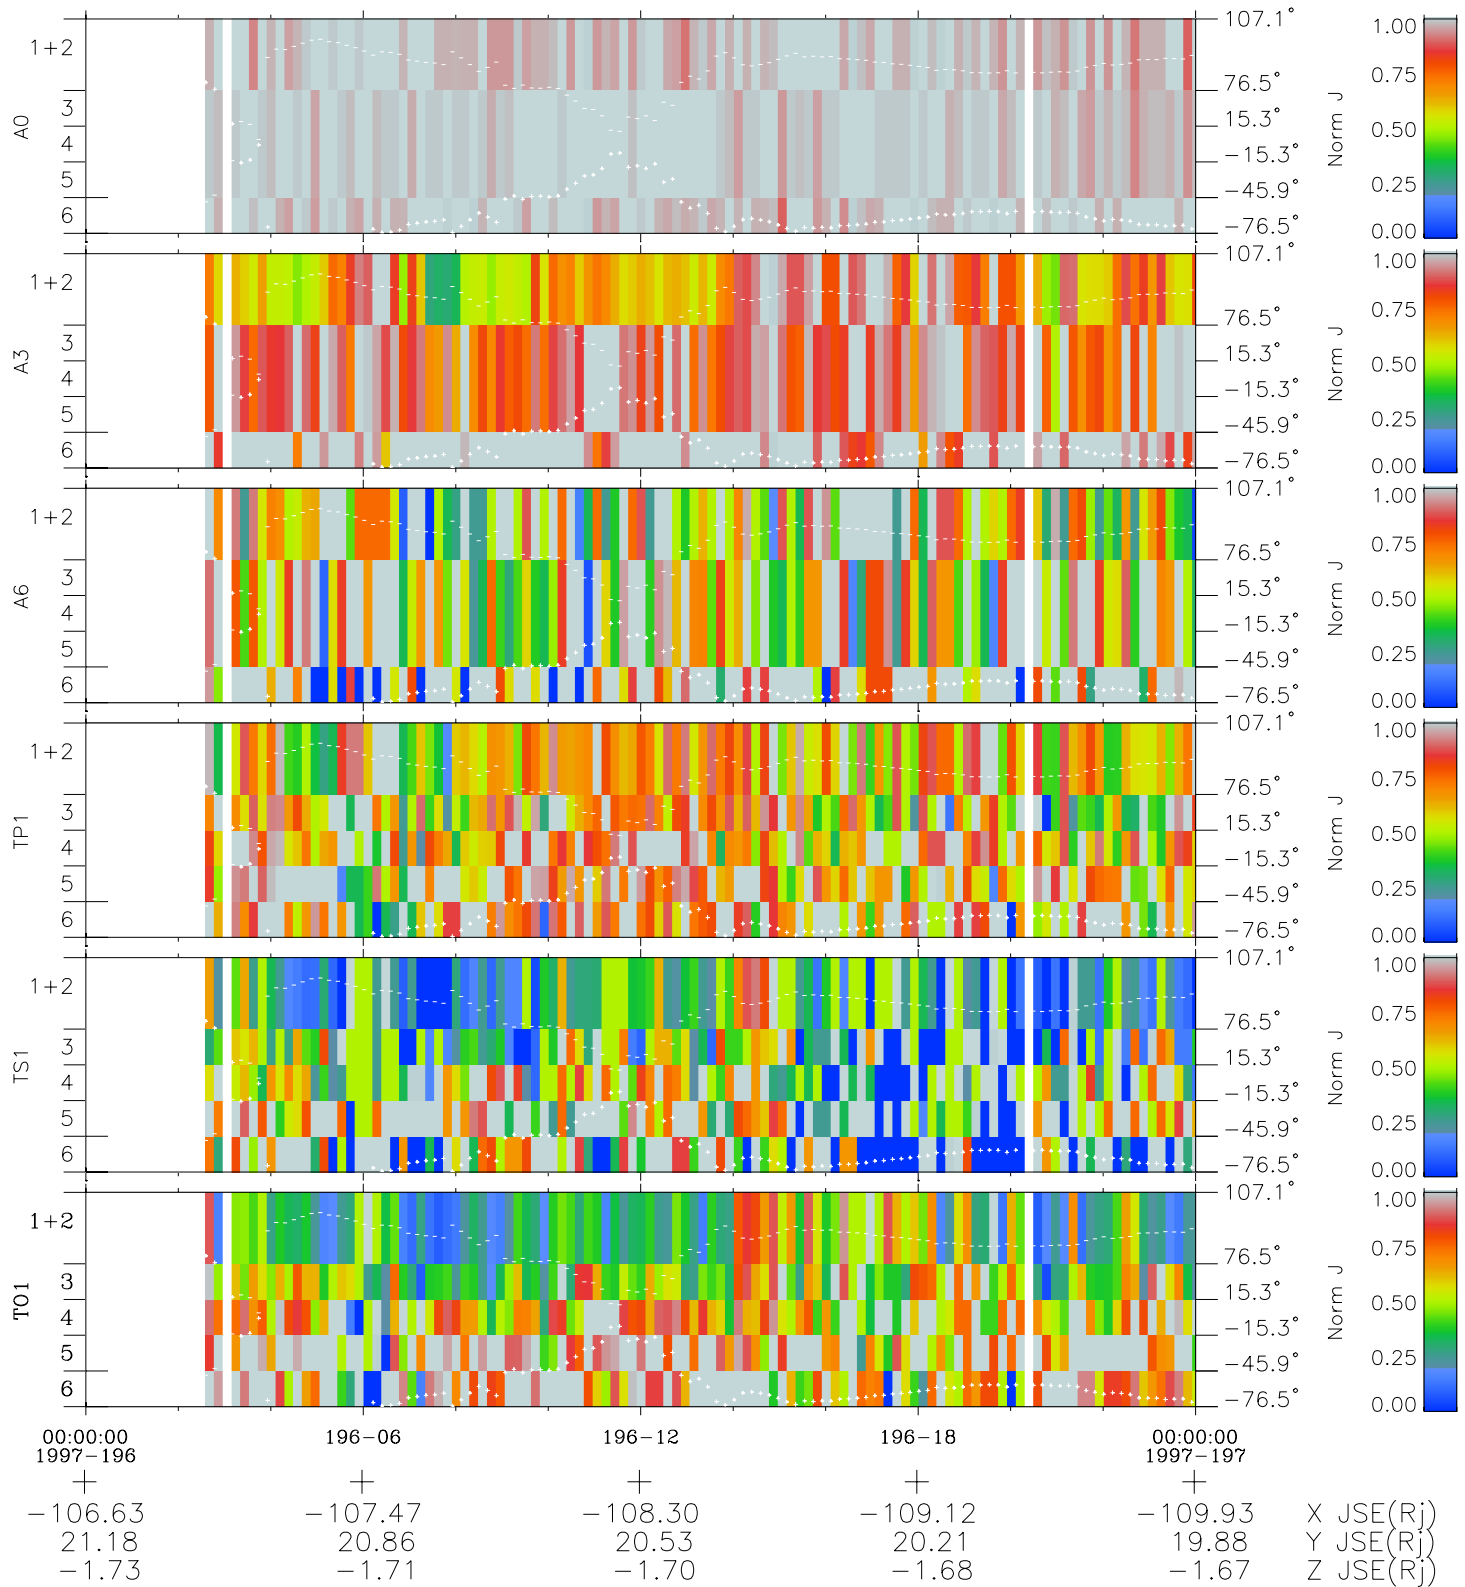

Galileo EPD Real Elevation Anisotropies 97196

Software Version: RTELEV_NORM V 1.20
 Data Production: 06-03-00
 Plot Production: Sat Sep 15 15:46:28 2001
 Color File: wondr3
 Geofactor File: 1.1

- ◇ = Jupiter look direction
- = Corotation look direction