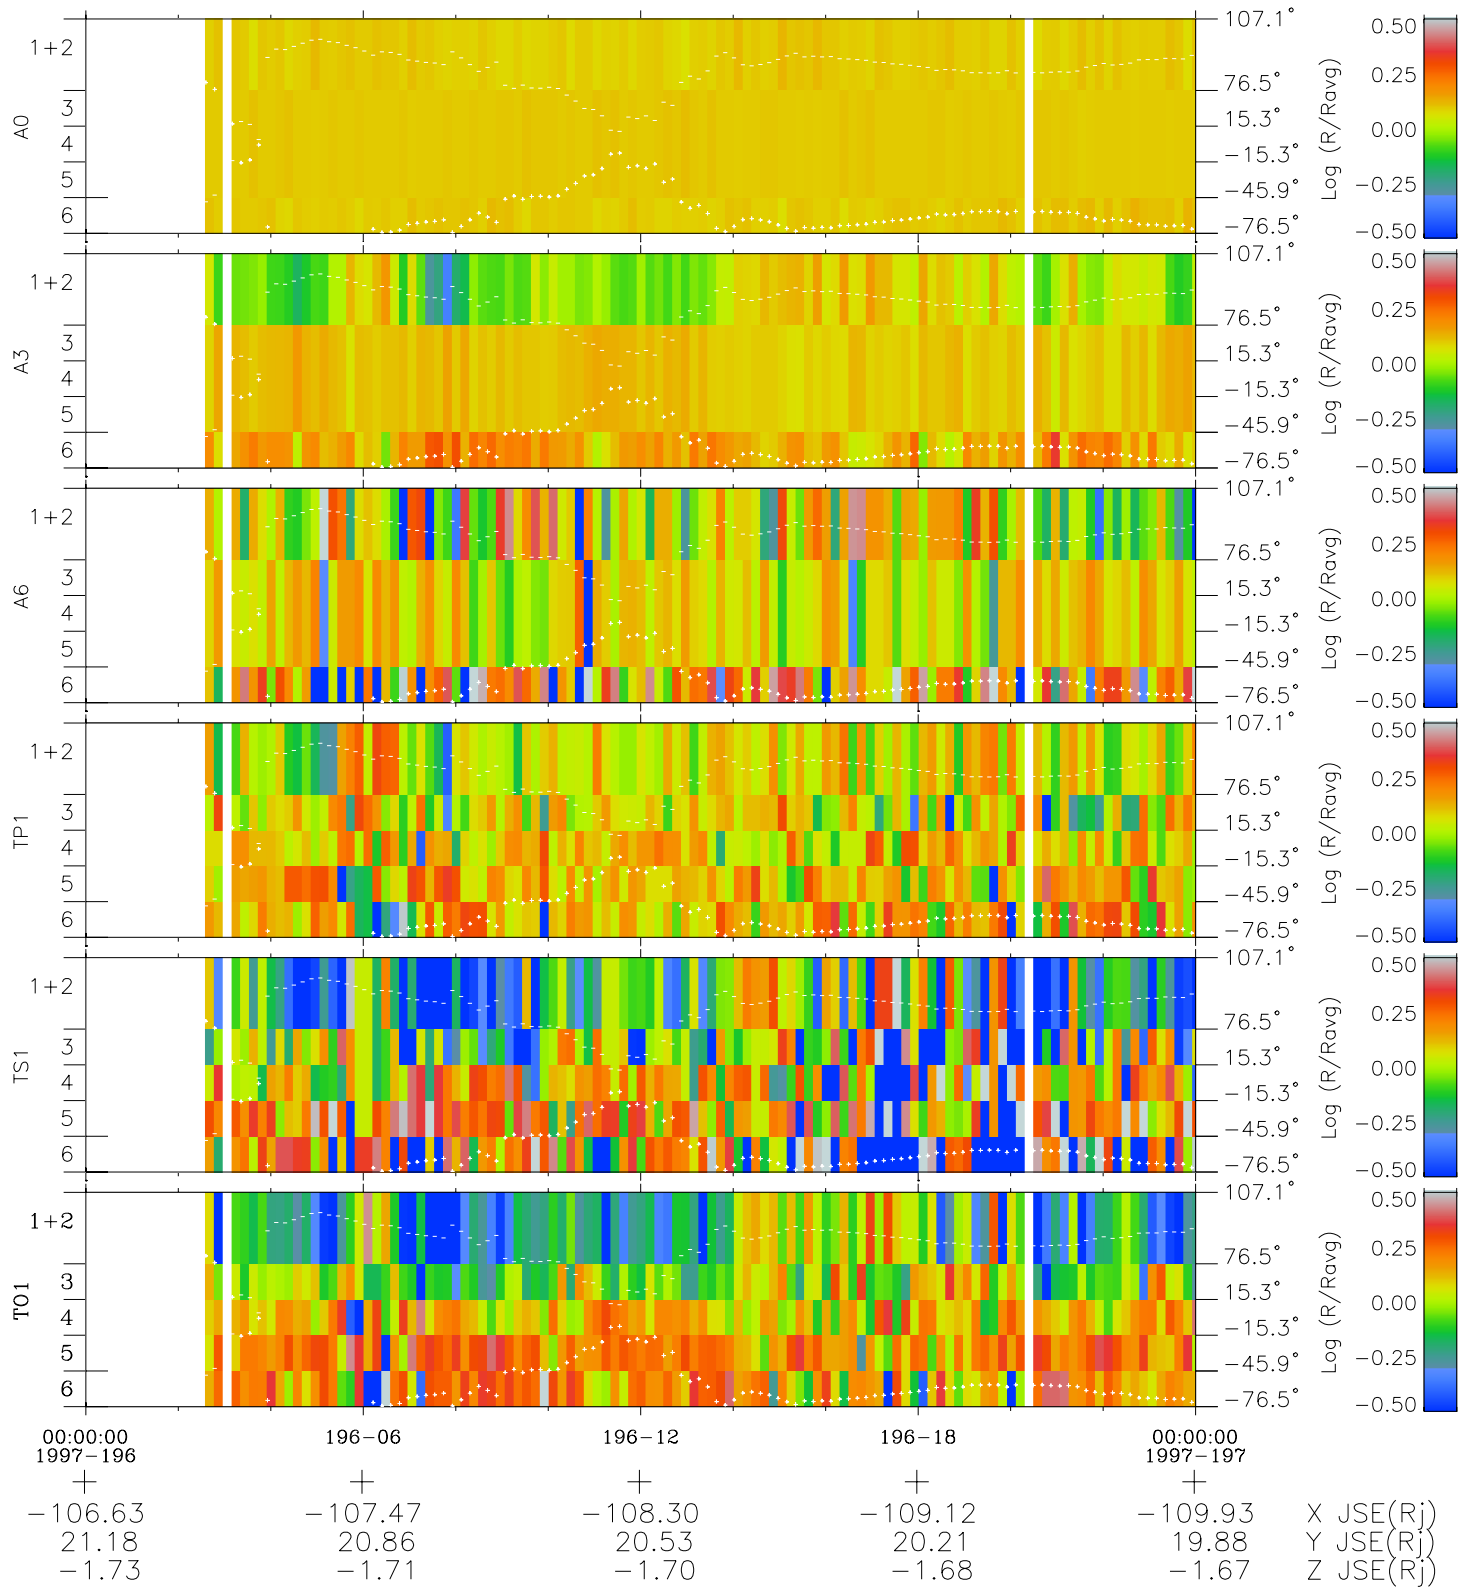

# Galileo EPD Real Elevation Anisotropies 97196

Software Version: RTELEV\_MEAN V 1.20  
Data Production: 06-03-00  
Plot Production: Sat Sep 15 15:46:06 2001  
Color File: wondr3  
Geofactor File: 1.1

- ◇ = Jupiter look direction
- = Corotation look direction