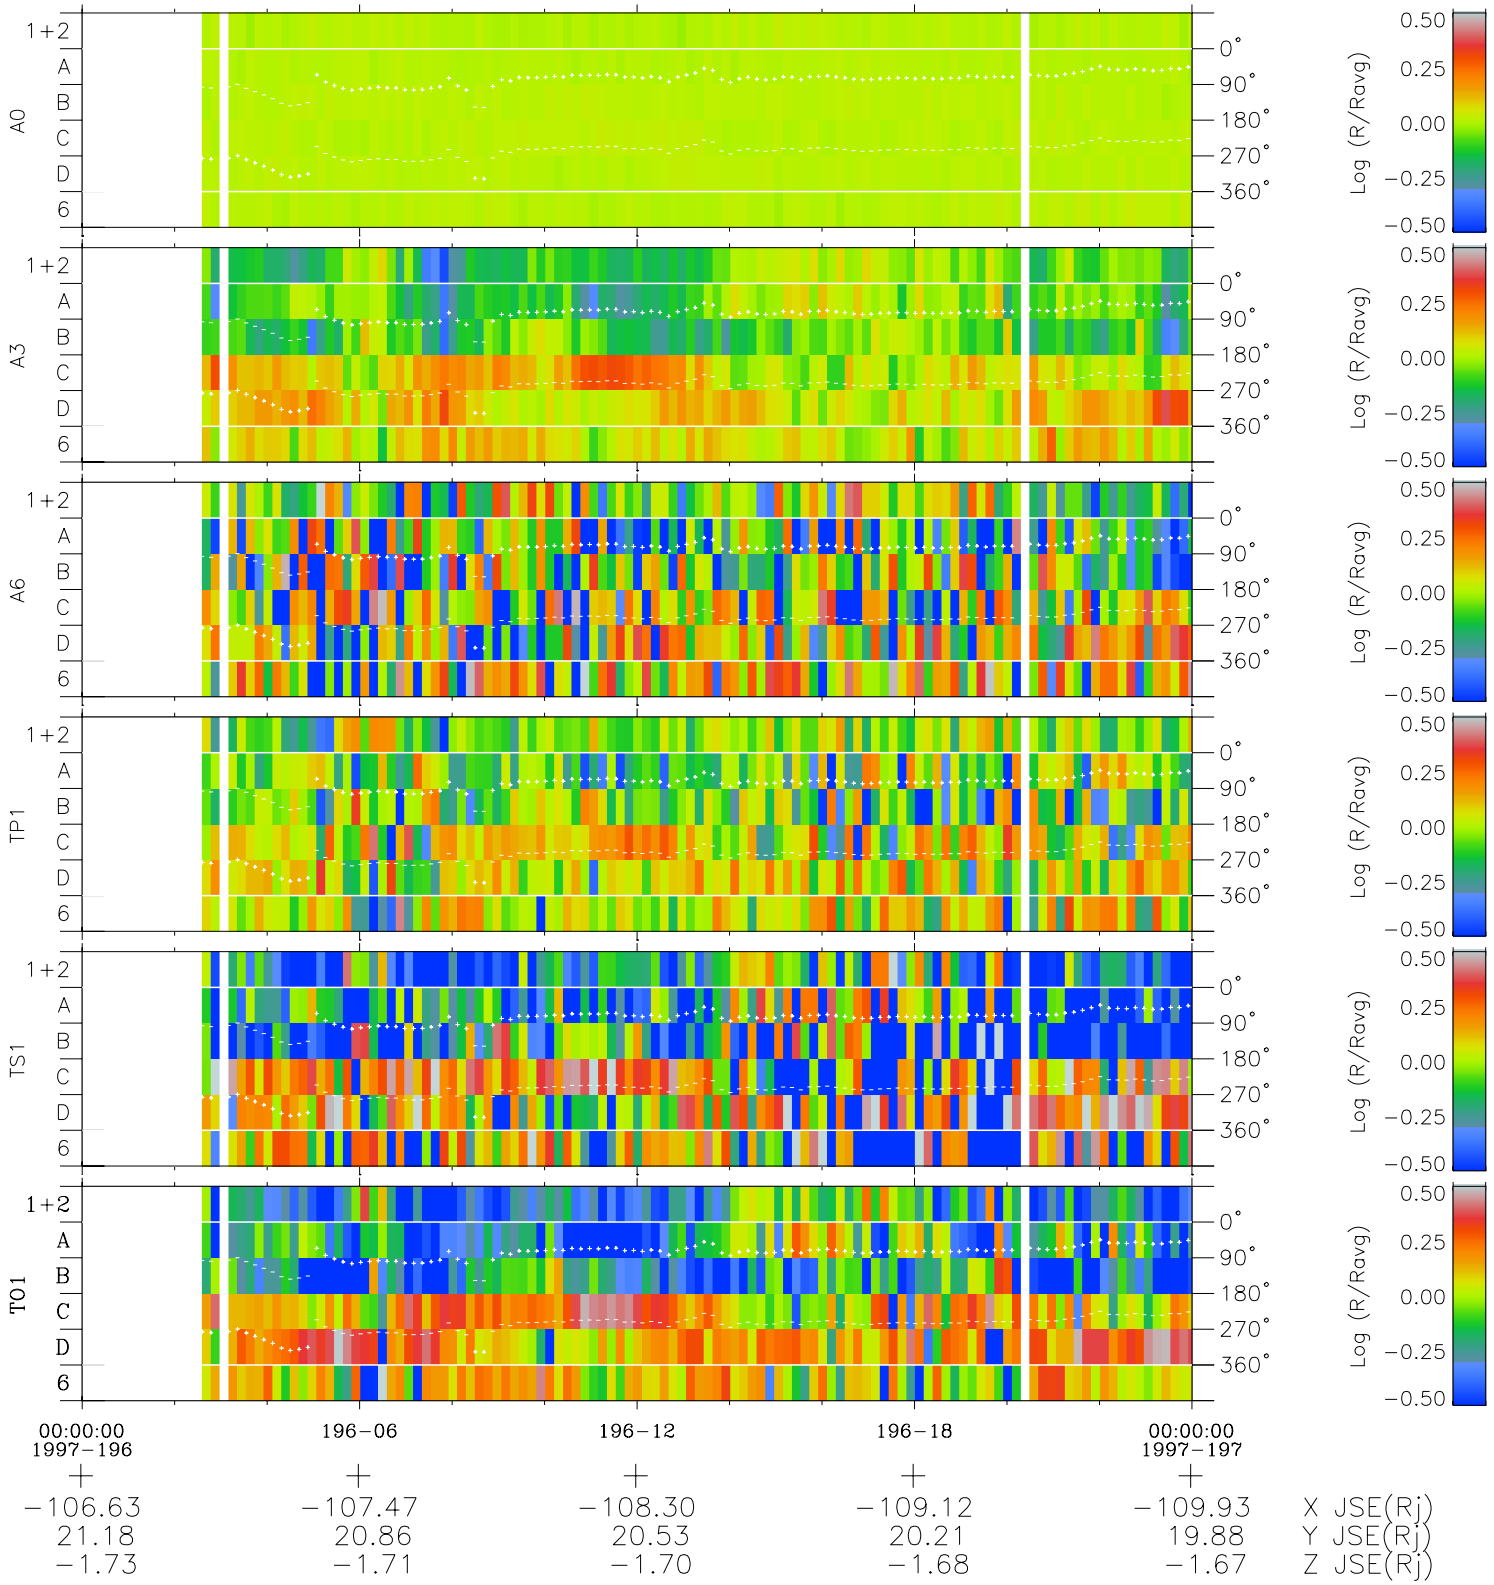

# Galileo EPD Real Time Azimuth Anisotropies 97196

Software Version: RTAZIM\_MEAN V 1.20  
Data Production: 06-03-00  
Plot Production: Sat Sep 15 15:46:40 2001  
Color File: wondr3  
Geofactor File: 1.1

◇ = Jupiter look direction  
□ = Corotation look direction