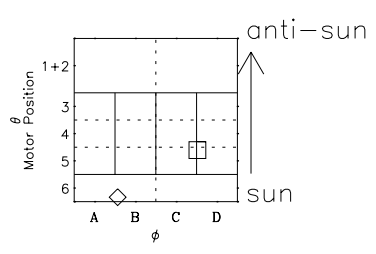

Galileo EPD Real Time Omni Spectrum 97195

Software Version: RTSPEC_OMNI V 1.20
 Data Production: 06-03-00
 Plot Production: Sat Sep 15 15:38:01 2001
 Color File: wondr3
 Geofactor File: 1.1

◇ = Jupiter look direction
 □ = Corotation look direction