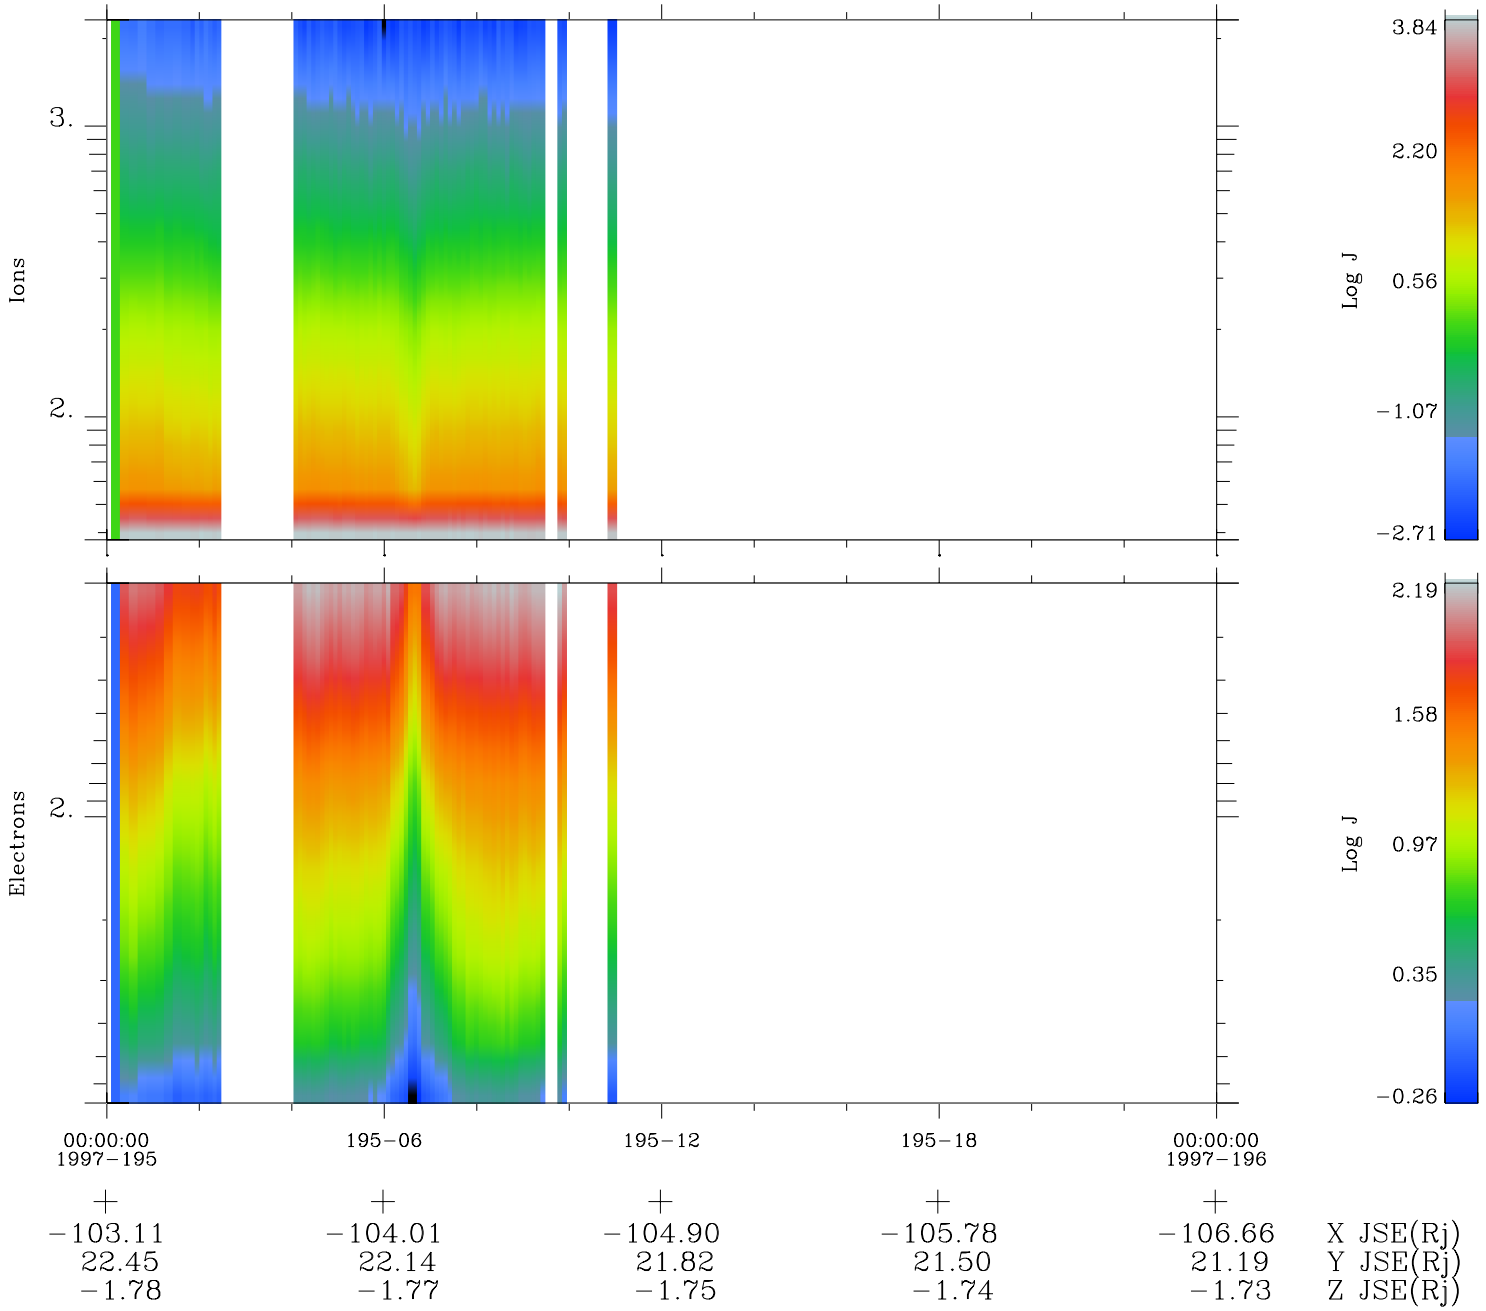

Galileo EPD Real Time Omni Spectrum 97195

Software Version: RTSPEC_OMNI V 1.20
 Data Production: 06-03-00
 Plot Production: Sat Sep 15 15:38:01 2001
 Color File: wondr3
 Geofactor File: 1.1

◇ = Jupiter look direction
 □ = Corotation look direction