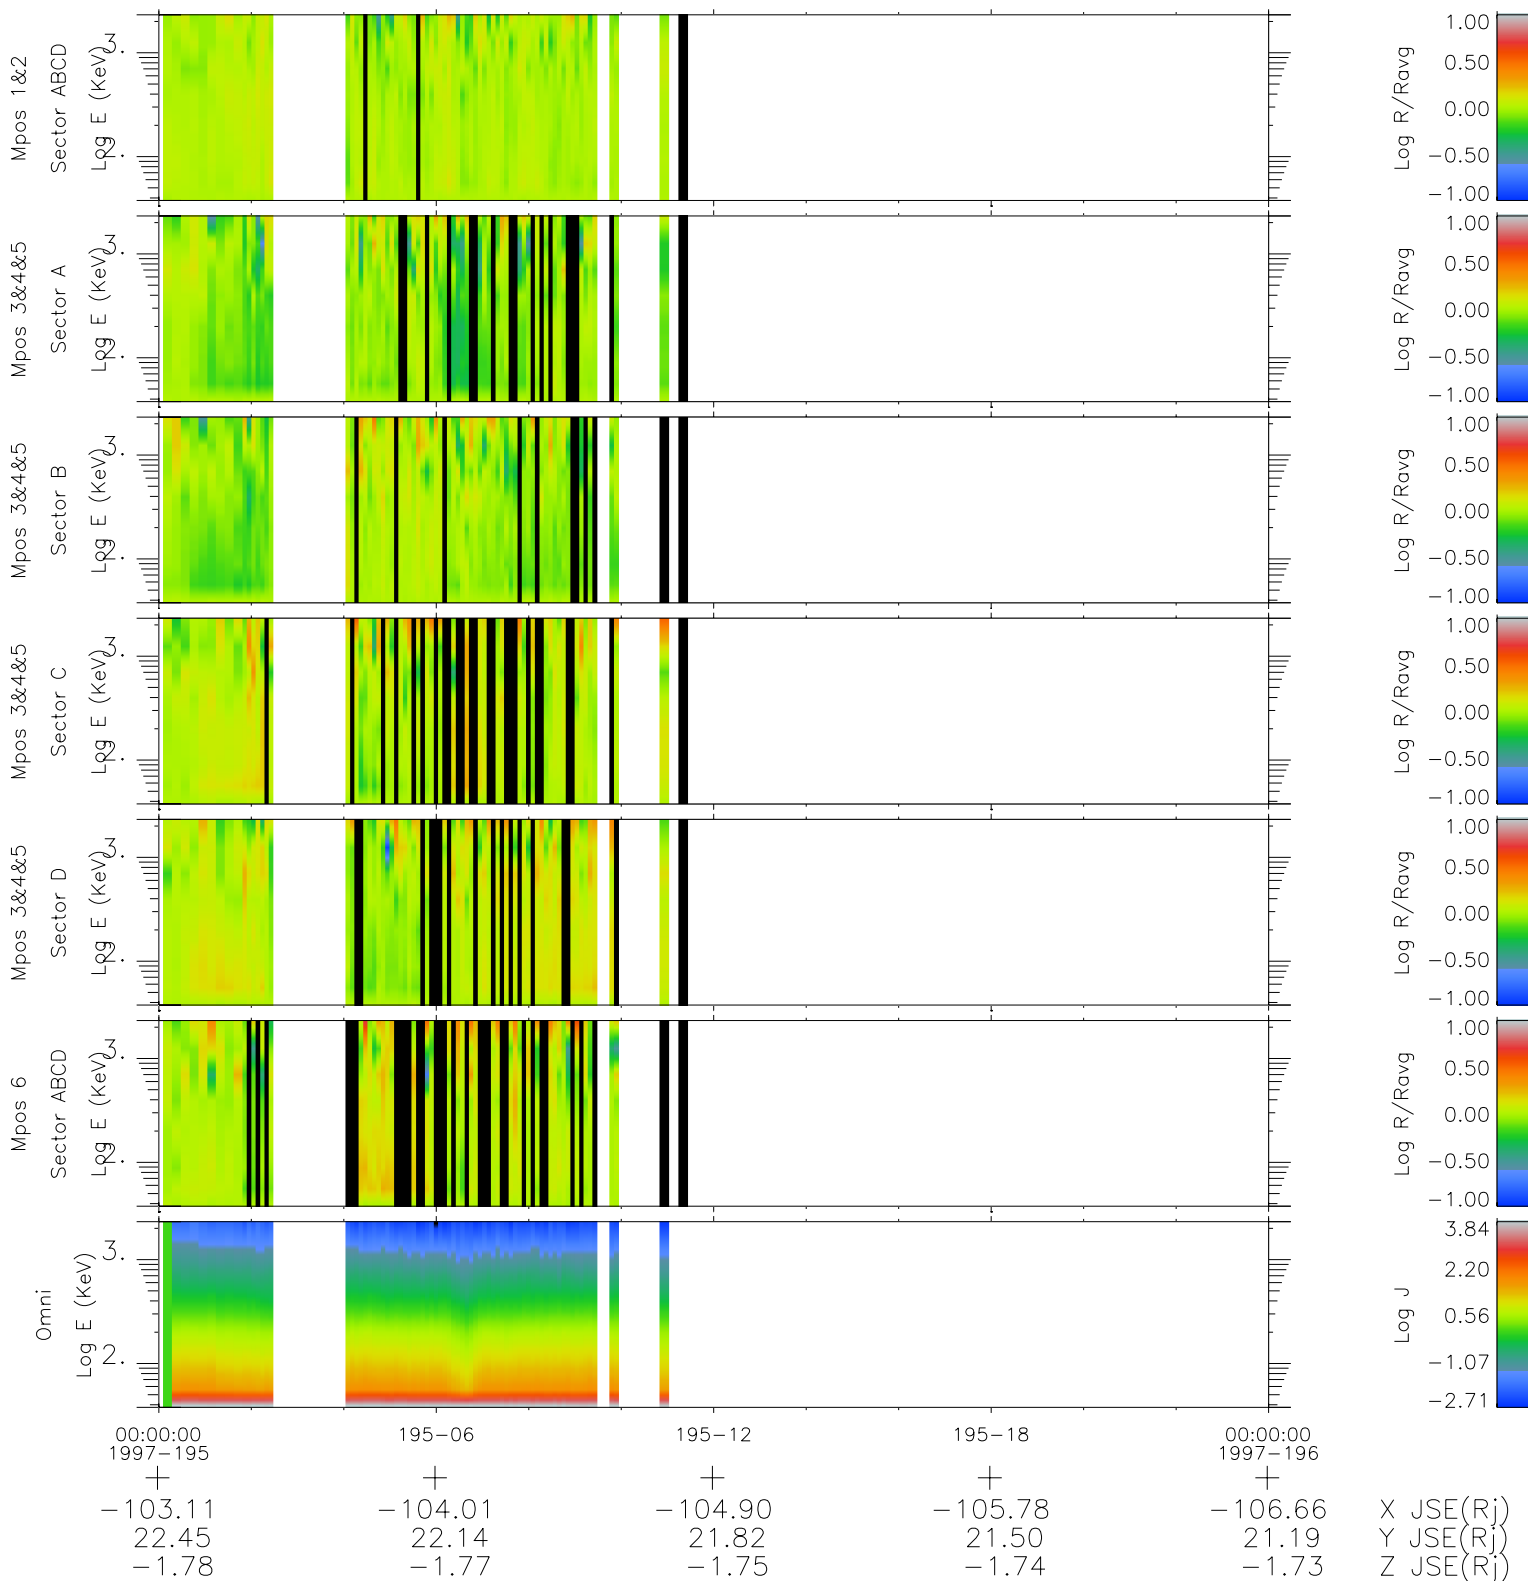

Galileo EPD Real Time R6 Ions Spectra 97195

Software Version: RTSPEC_R6 V 1.20
 Data Production: 06-03-00
 Plot Production: Sat Sep 15 15:37:50 2001
 Color File: wondr3
 Geofactor File: 1.1

\diamond = Jupiter look direction
 \square = Corotation look direction