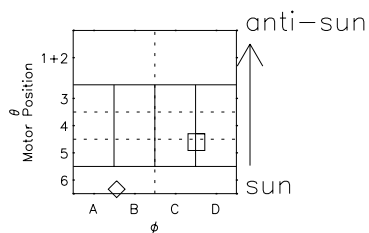

Galileo EPD Real Time R6 Ions Spectra 97195

Software Version: RTSPEC_R6 V 1.20
 Data Production: 06-03-00
 Plot Production: Sat Sep 15 15:37:50 2001
 Color File: wondr3
 Geofactor File: 1.1

\diamond = Jupiter look direction
 \square = Corotation look direction