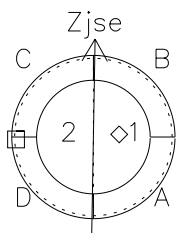

Galileo EPD Real Time R6 Ions Spectra 97195

Software Version: RTSPEC_R6 V 1.20
 Data Production: 06-03-00
 Plot Production: Sat Sep 15 15:37:50 2001
 Color File: wondr3
 Geofactor File: 1.1

\diamond = Jupiter look direction
 \square = Corotation look direction