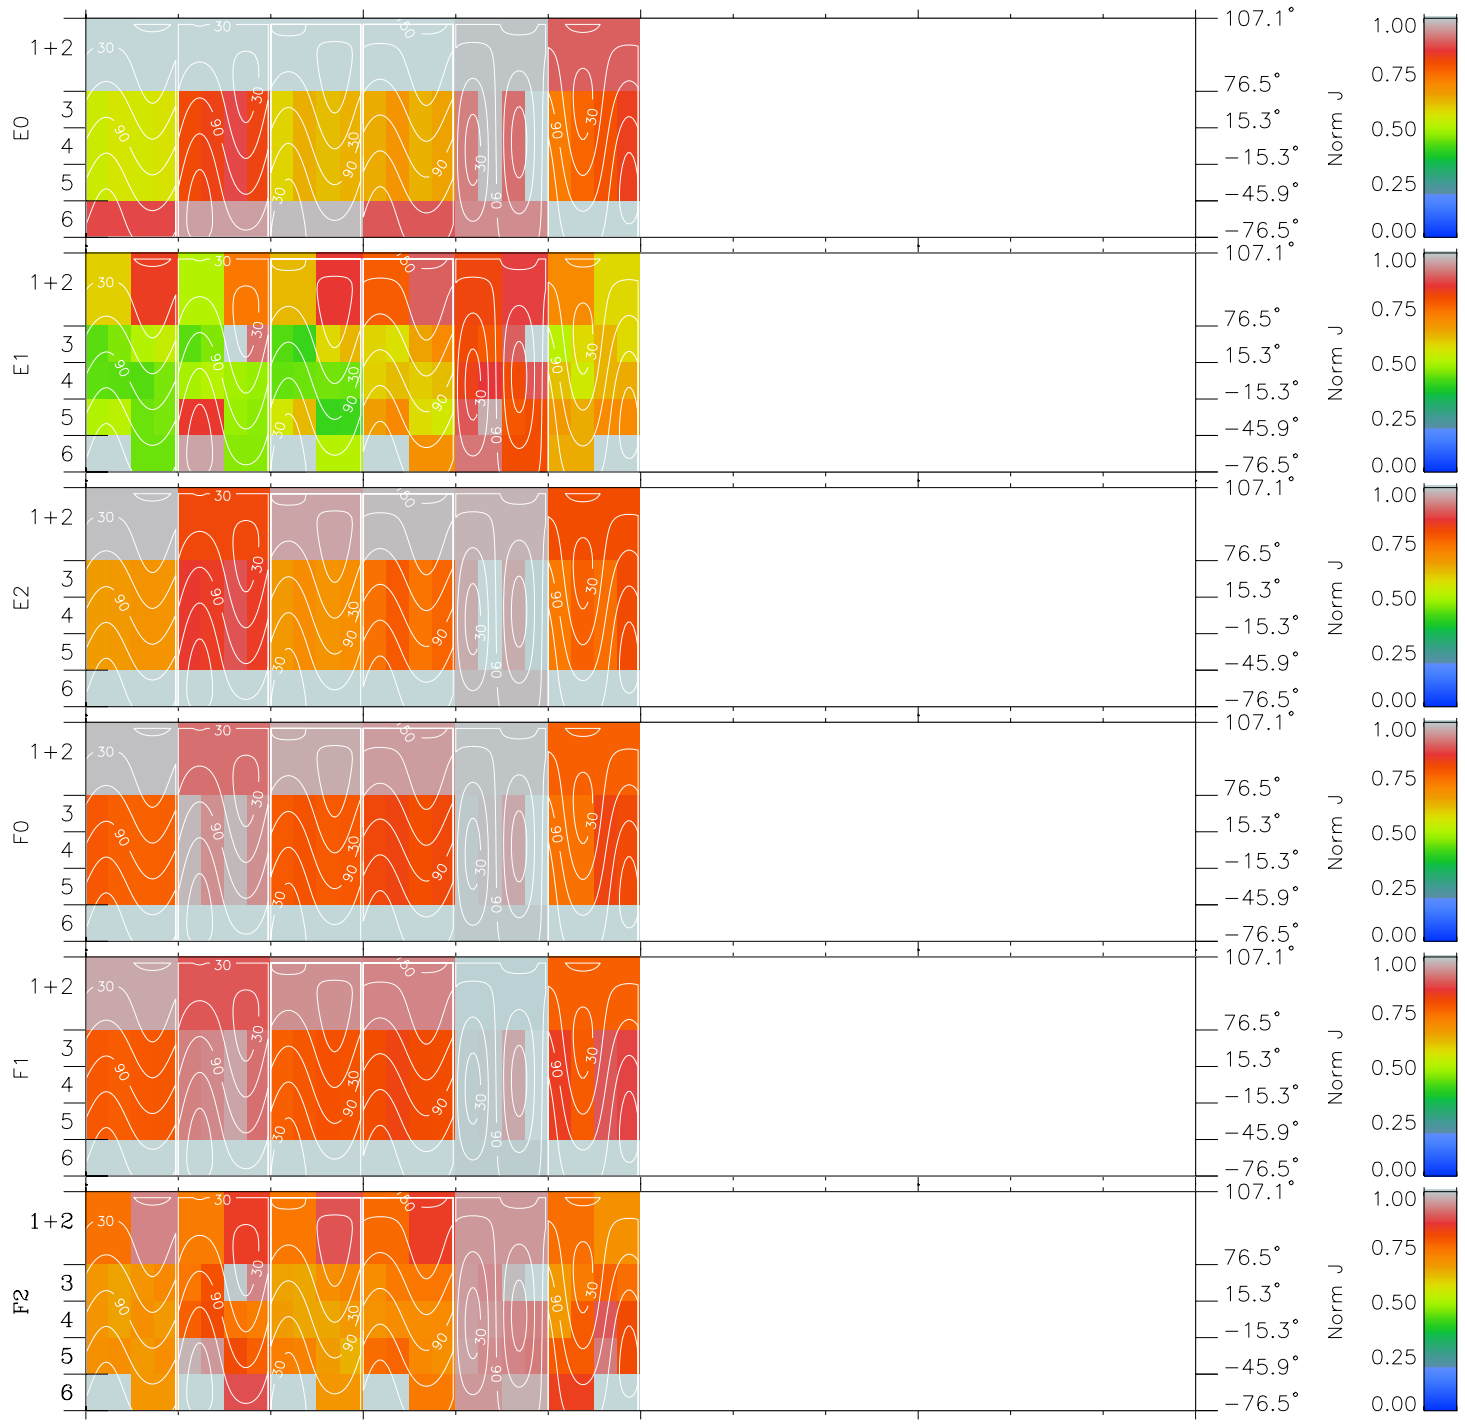

# Galileo EPD Real Time All-Sky Anisotropies 97195

Software Version: RTSKY\_NORM V 1.20  
 Data Production: 06-03-00  
 Plot Production: Sat Sep 15 15:38:32 2001  
 Color File: wondr3  
 Geofactor File: 1.1

00:00:00 1997-195	195-06	195-12	195-18	00:00:00 1997-196	X JSE(R <sub>j</sub> )
+ -103.11 22.45 -1.78	+ -104.01 22.14 -1.77	+ -104.90 21.82 -1.75	+ -105.78 21.50 -1.74	+ -106.66 21.19 -1.73	Y JSE(R <sub>j</sub> )
					Z JSE(R <sub>j</sub> )

- ◇ = Jupiter look direction
- = Corotation look direction