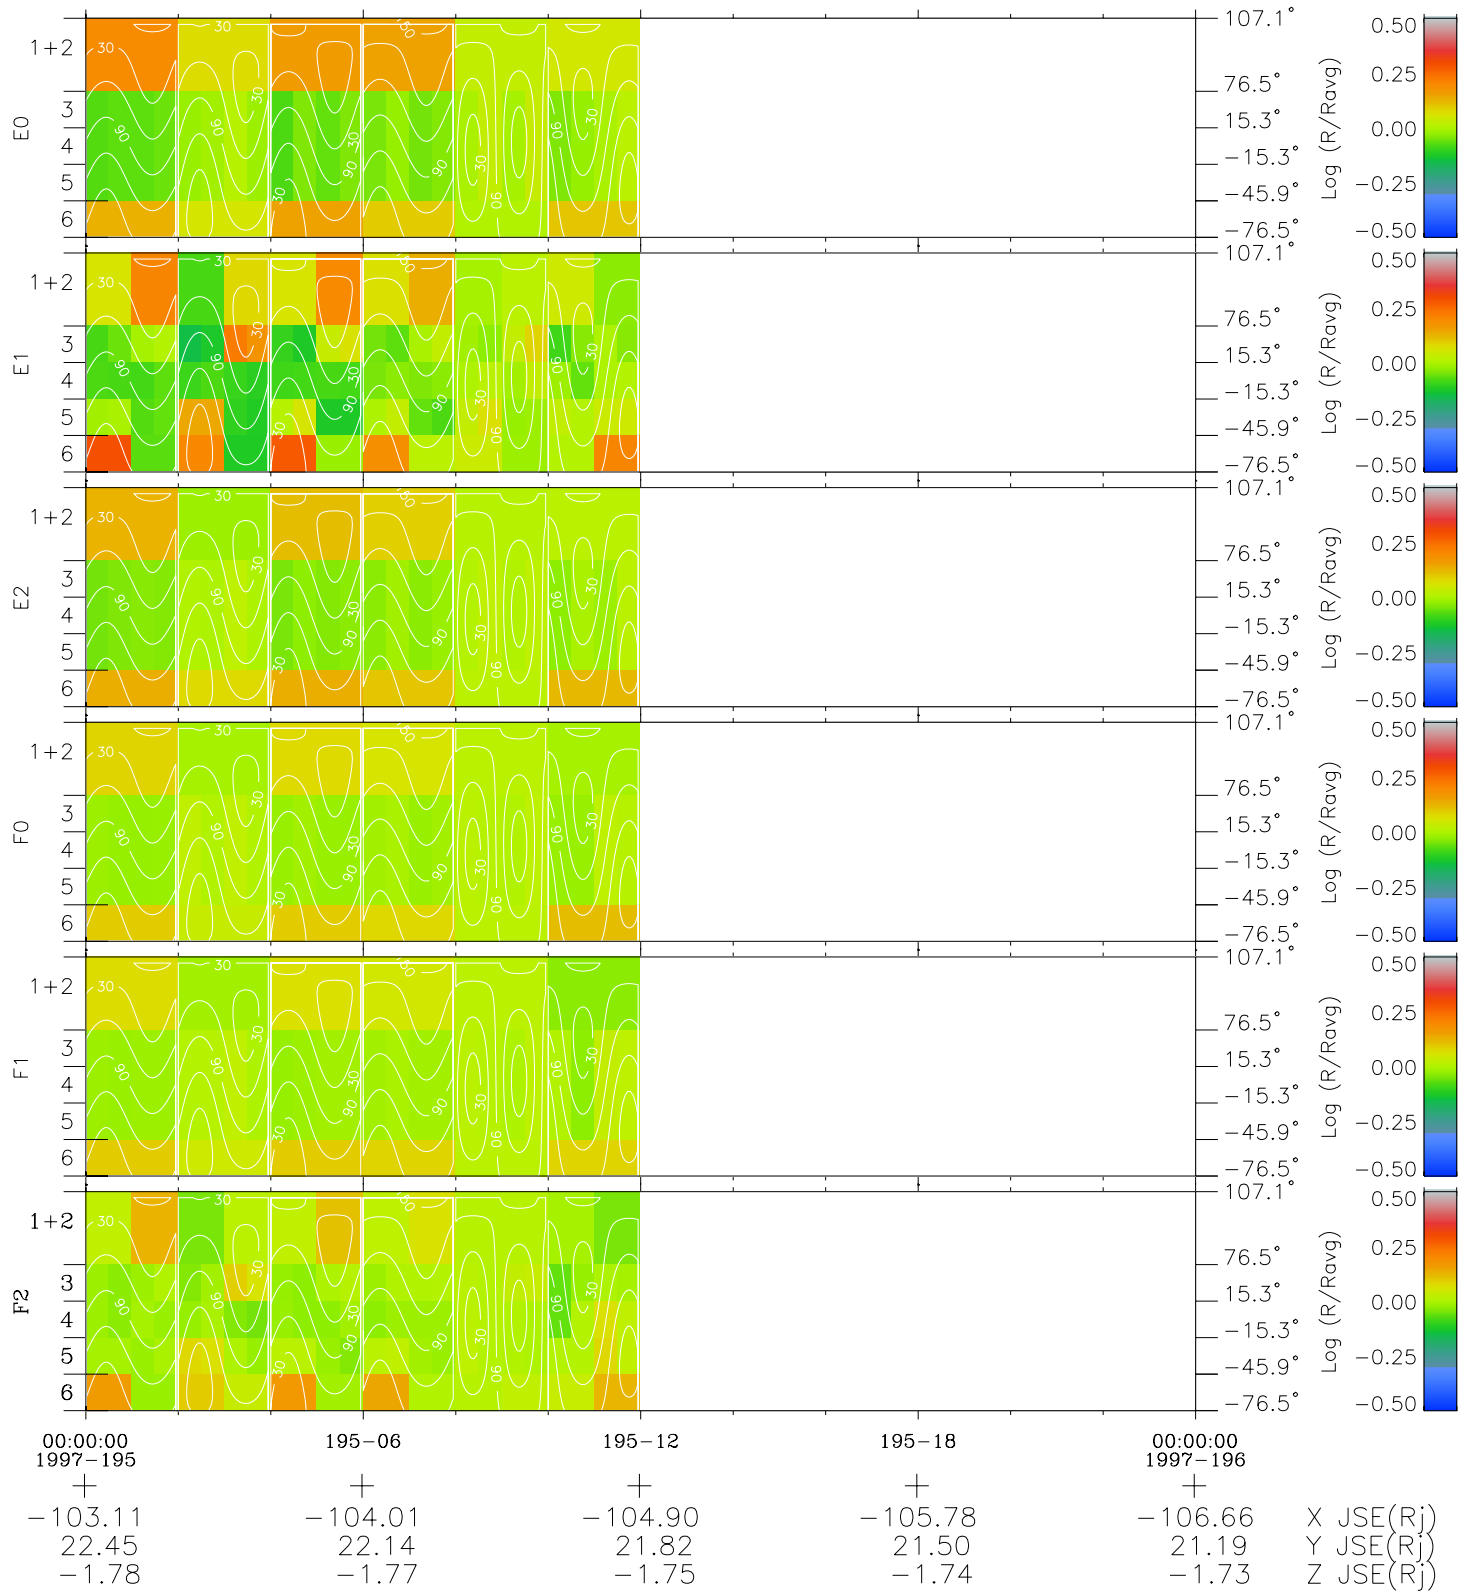

Galileo EPD Real Time All-Sky Anisotropies 97195

Software Version: RTSKY_MEAN V 1.20
 Data Production: 06-03-00
 Plot Production: Sat Sep 15 15:38:12 2001
 Color File: wondr3
 Geofactor File: 1.1

- ◇ = Jupiter look direction
- = Corotation look direction