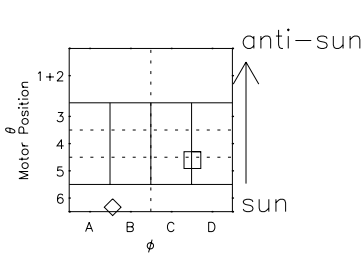

Galileo EPD Real Time All-Sky Anisotropies 97195

Software Version: RTSKY_MEAN V 1.20
 Data Production: 06-03-00
 Plot Production: Sat Sep 15 15:38:12 2001
 Color File: wondr3
 Geofactor File: 1.1

- ◇ = Jupiter look direction
- = Corotation look direction