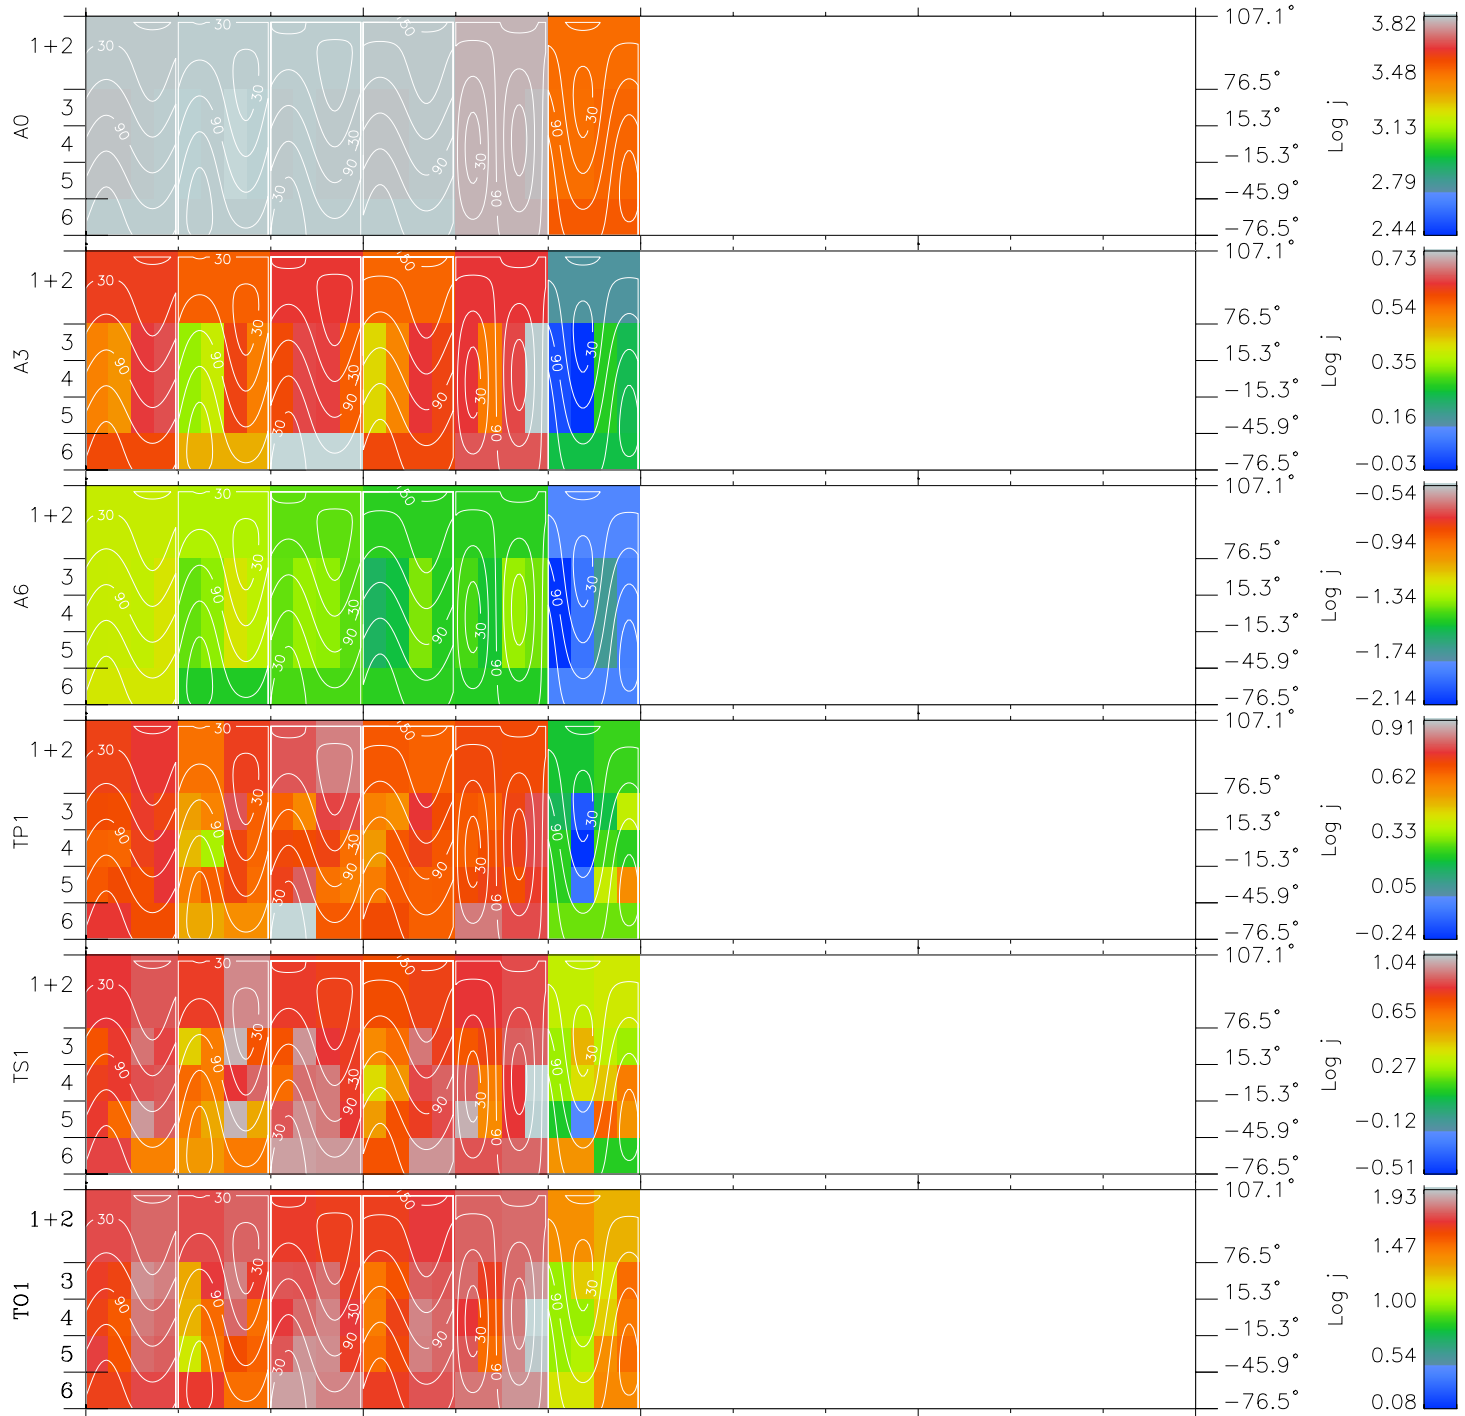

Galileo EPD Real Time All-Sky Anisotropies 97195

Software Version: RTSKY_FLUX V 1.20
 Data Production: 06-03-00
 Plot Production: Sat Sep 15 15:38:17 2001
 Color File: wondr3
 Geofactor File: 1.1

00:00:00 1997-195	195-06	195-12	195-18	00:00:00 1997-196	X JSE(R _j)
+ -103.11 22.45 -1.78	+ -104.01 22.14 -1.77	+ -104.90 21.82 -1.75	+ -105.78 21.50 -1.74	+ -106.66 21.19 -1.73	Y JSE(R _j)
					Z JSE(R _j)

- ◇ = Jupiter look direction
- = Corotation look direction