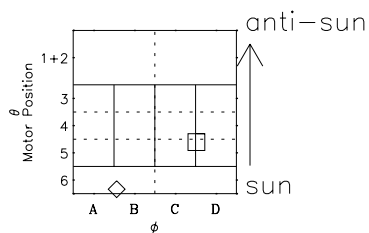

Galileo EPD Real-Time Omni 97195

Software Version: RTLINE_OMNI V 1.20
Data Production: 06-03-00
Plot Production: Sat Sep 15 15:39:32 2001

- ◇ = Jupiter look direction
- = Corotation look direction