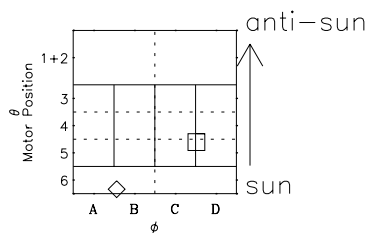

Galileo EPD Real-Time Omni 97195

Software Version: RTLINE_OMNI V 1.20
Data Production: 06-03-00
Plot Production: Sat Sep 15 15:39:31 2001

◇ = Jupiter look direction
□ = Corotation look direction