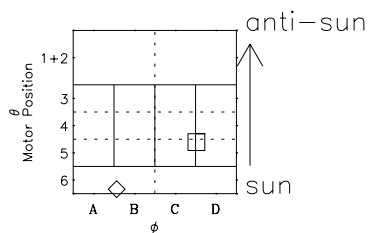

Galileo EPD Real-Time Omni 97195

Software Version: RTLINE_OMNI V 1.20
Data Production: 06-03-00
Plot Production: Sat Sep 15 15:39:31 2001

- ◇ = Jupiter look direction
- = Corotation look direction