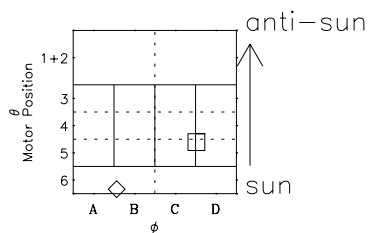

Galileo EPD Real-Time Omni 97195

Software Version: RTLINE_OMNI V 1.20
Data Production: 06-03-00
Plot Production: Sat Sep 15 15:39:30 2001

- ◇ = Jupiter look direction
- = Corotation look direction