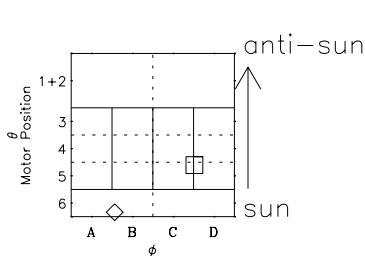

Galileo EPD Real-Time Six-Sector 97195

Software Version: RTLINE_R6 V 1.20
Data Production: 06-03-00
Plot Production: Sat Sep 15 15:39:38 2001

- ◇ = Jupiter look direction
- = Corotation look direction