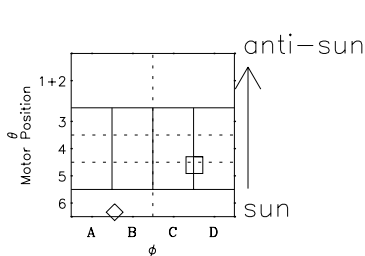

# Galileo EPD Real-Time Six-Sector 97195

Software Version: RTLINE\_R6 V 1.20  
Data Production: 06-03-00  
Plot Production: Sat Sep 15 15:39:37 2001

◇ = Jupiter look direction  
□ = Corotation look direction