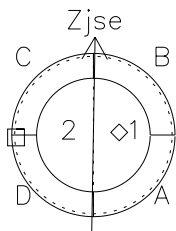

# Galileo EPD Real-Time Six-Sector 97195

Software Version: RTLINE\_R6 V 1.20  
Data Production: 06-03-00  
Plot Production: Sat Sep 15 15:39:37 2001

◇ = Jupiter look direction  
□ = Corotation look direction