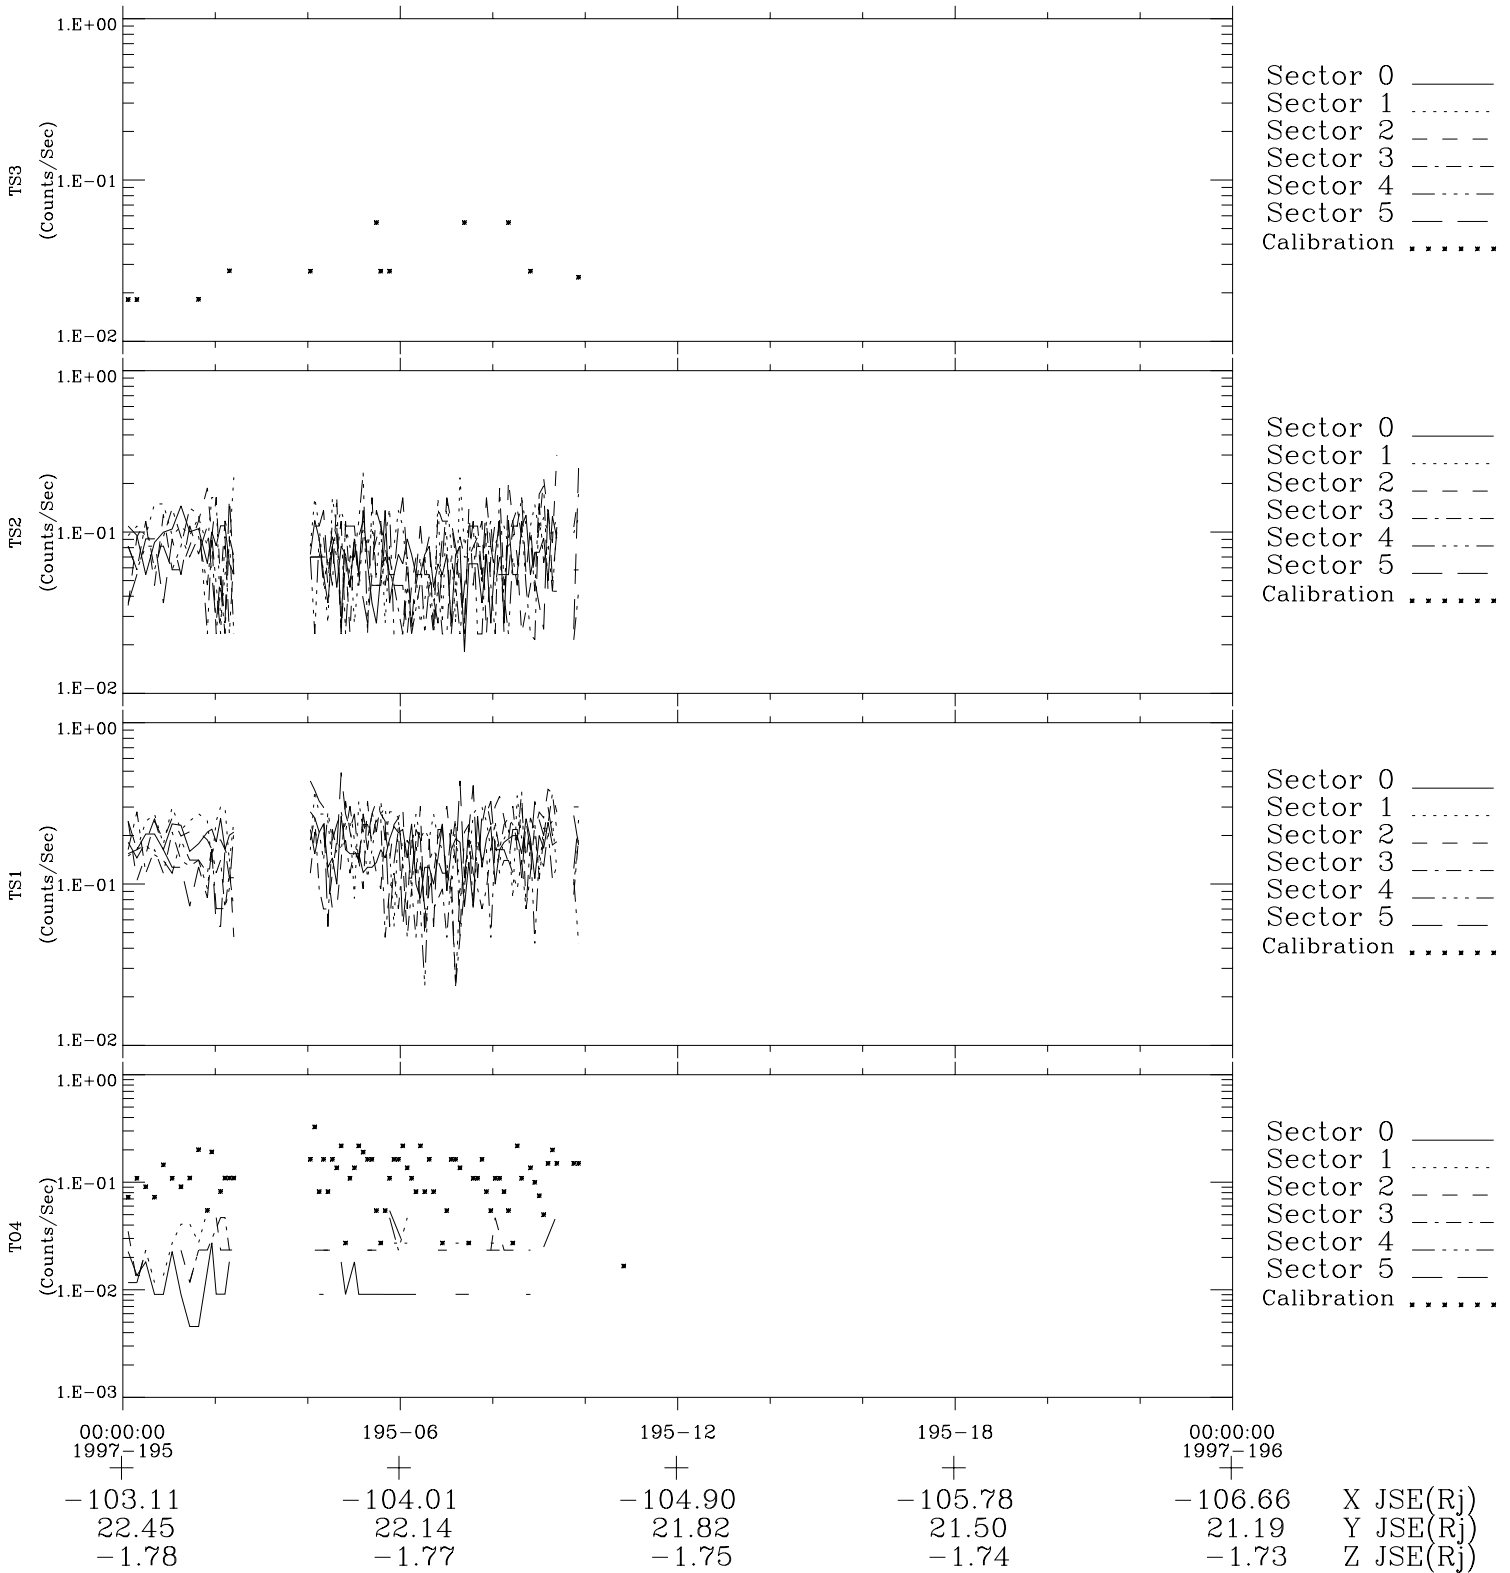

# Galileo EPD Real-Time Six-Sector 97195

Software Version: RTLINE\_R6 V 1.20  
Data Production: 06-03-00  
Plot Production: Sat Sep 15 15:39:37 2001

◇ = Jupiter look direction  
□ = Corotation look direction