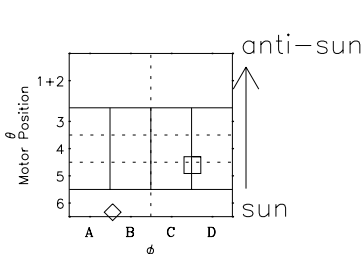

Galileo EPD Real-Time Six-Sector 97195

Software Version: RTLINE_R6 V 1.20
Data Production: 06-03-00
Plot Production: Sat Sep 15 15:39:36 2001

◇ = Jupiter look direction
□ = Corotation look direction