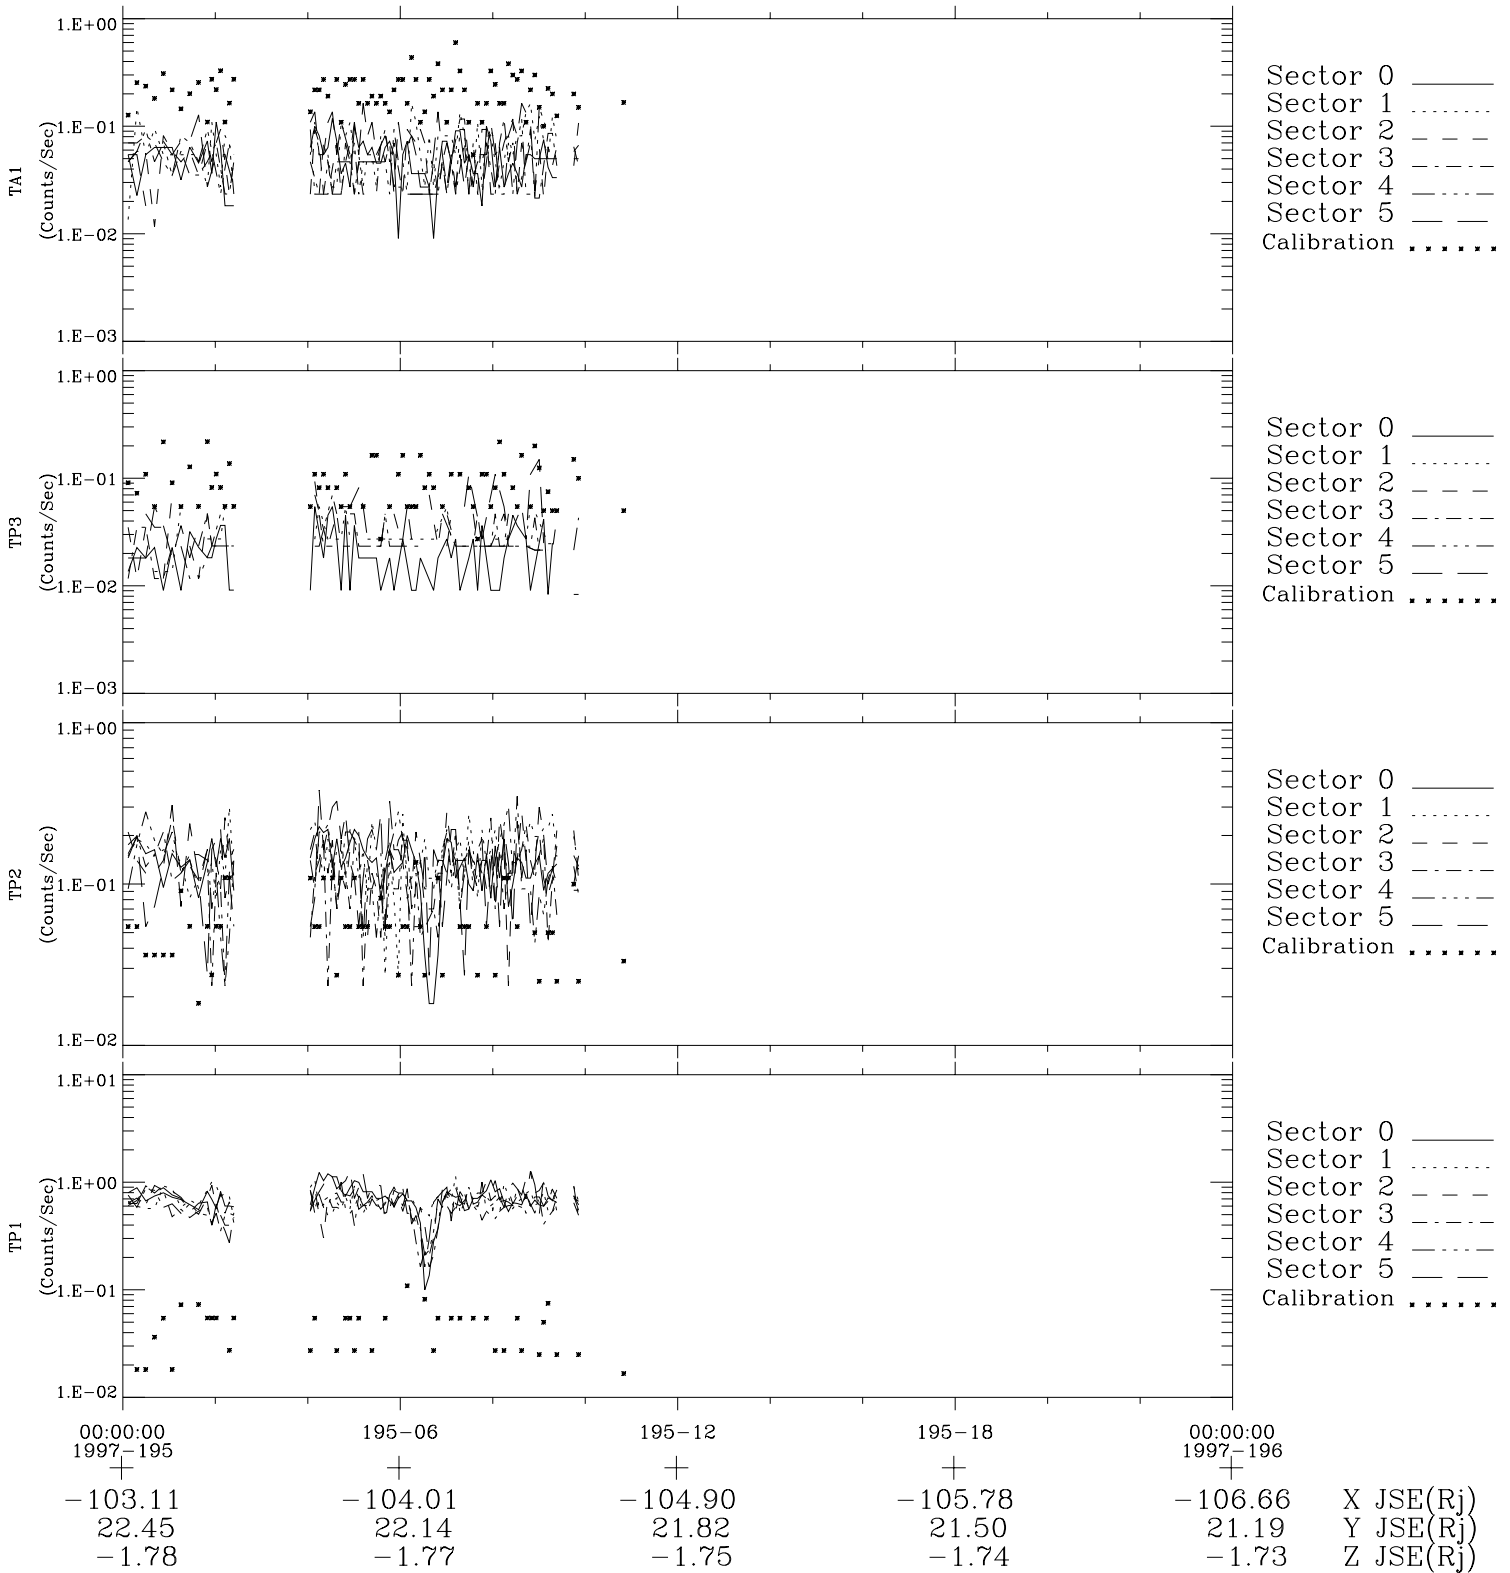

Galileo EPD Real-Time Six-Sector 97195

Software Version: RTLINE_R6 V 1.20
Data Production: 06-03-00
Plot Production: Sat Sep 15 15:39:36 2001

◇ = Jupiter look direction
□ = Corotation look direction