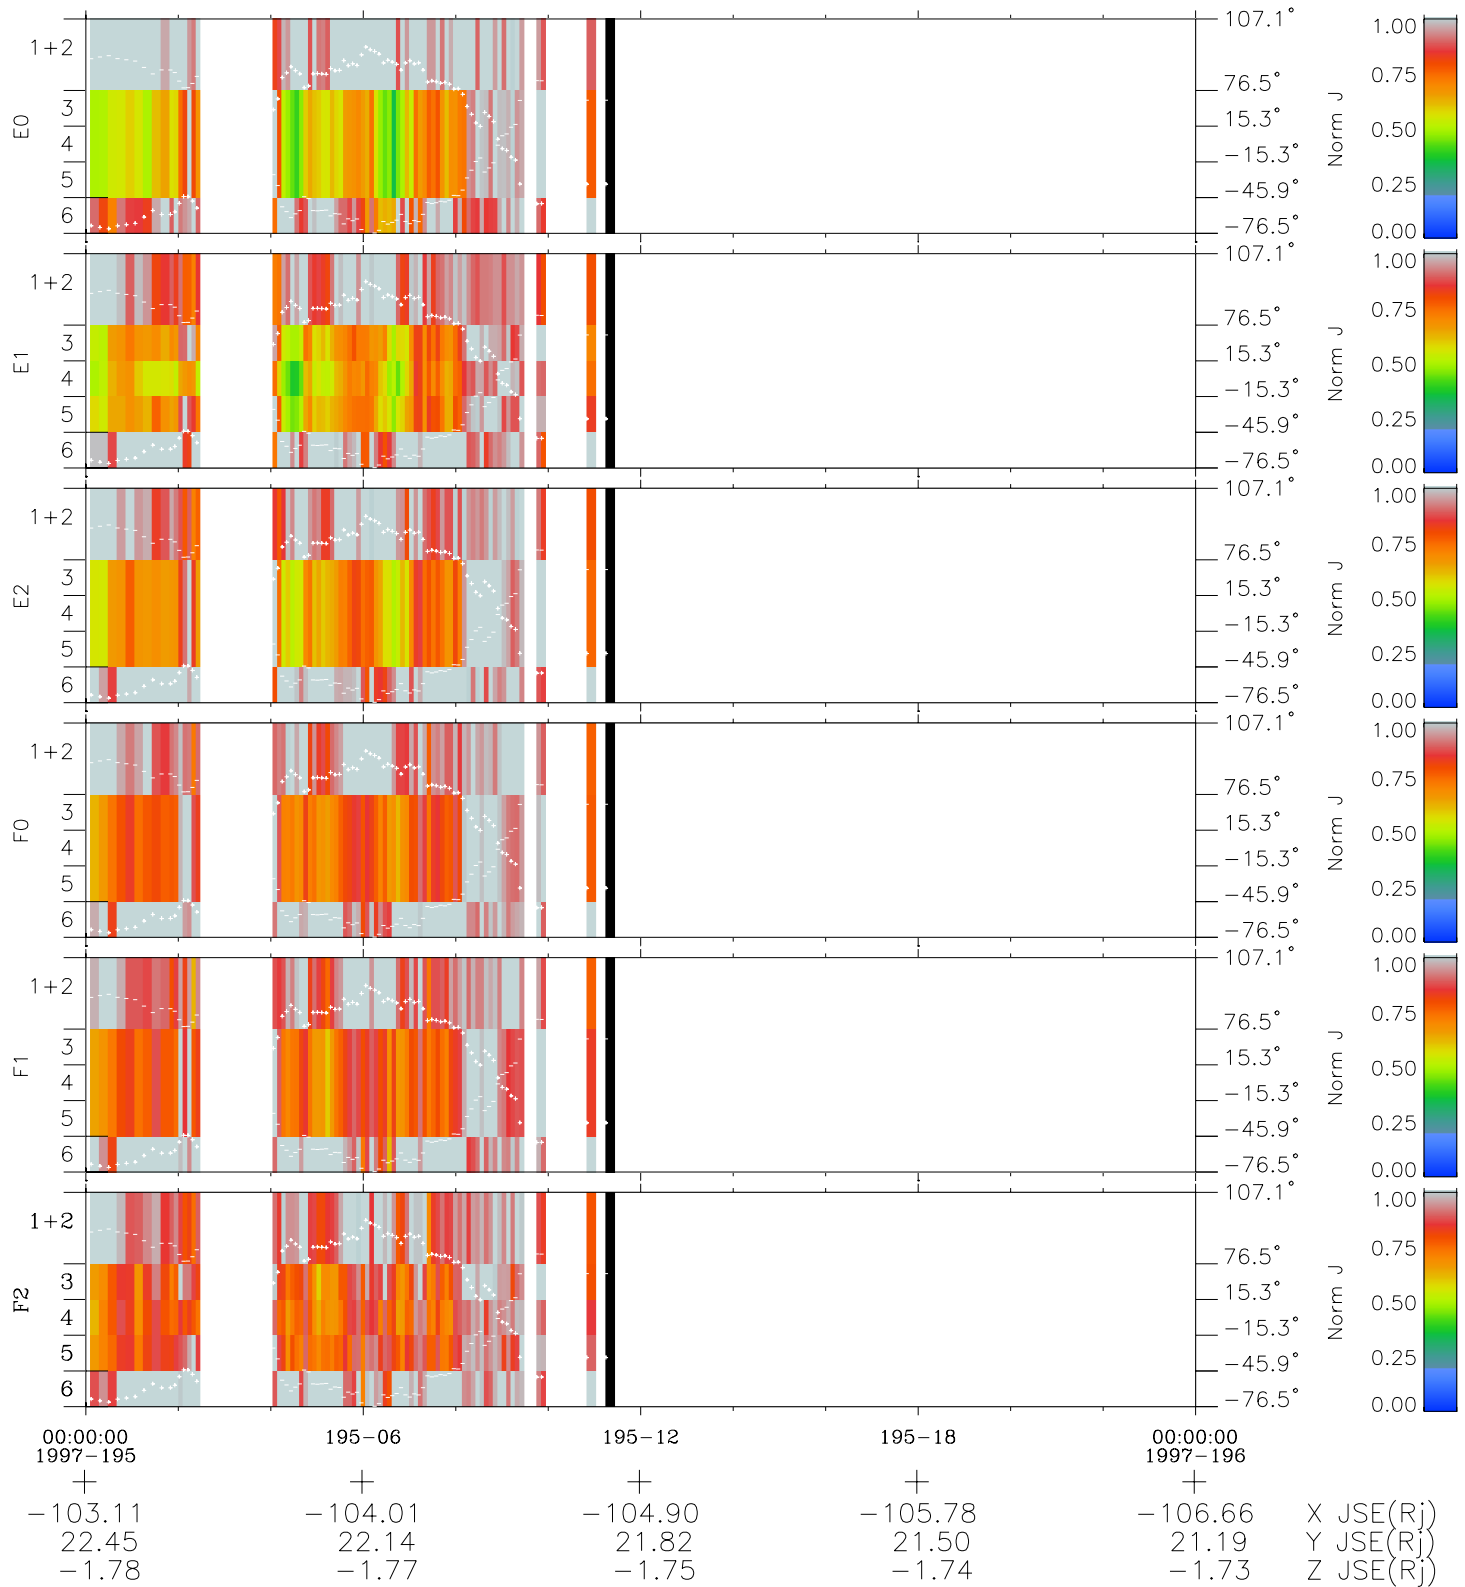

# Galileo EPD Real Elevation Anisotropies 97195

Software Version: RTELEV\_NORM V 1.20  
 Data Production: 06-03-00  
 Plot Production: Sat Sep 15 15:38:59 2001  
 Color File: wondr3  
 Geofactor File: 1.1

- ◇ = Jupiter look direction
- = Corotation look direction