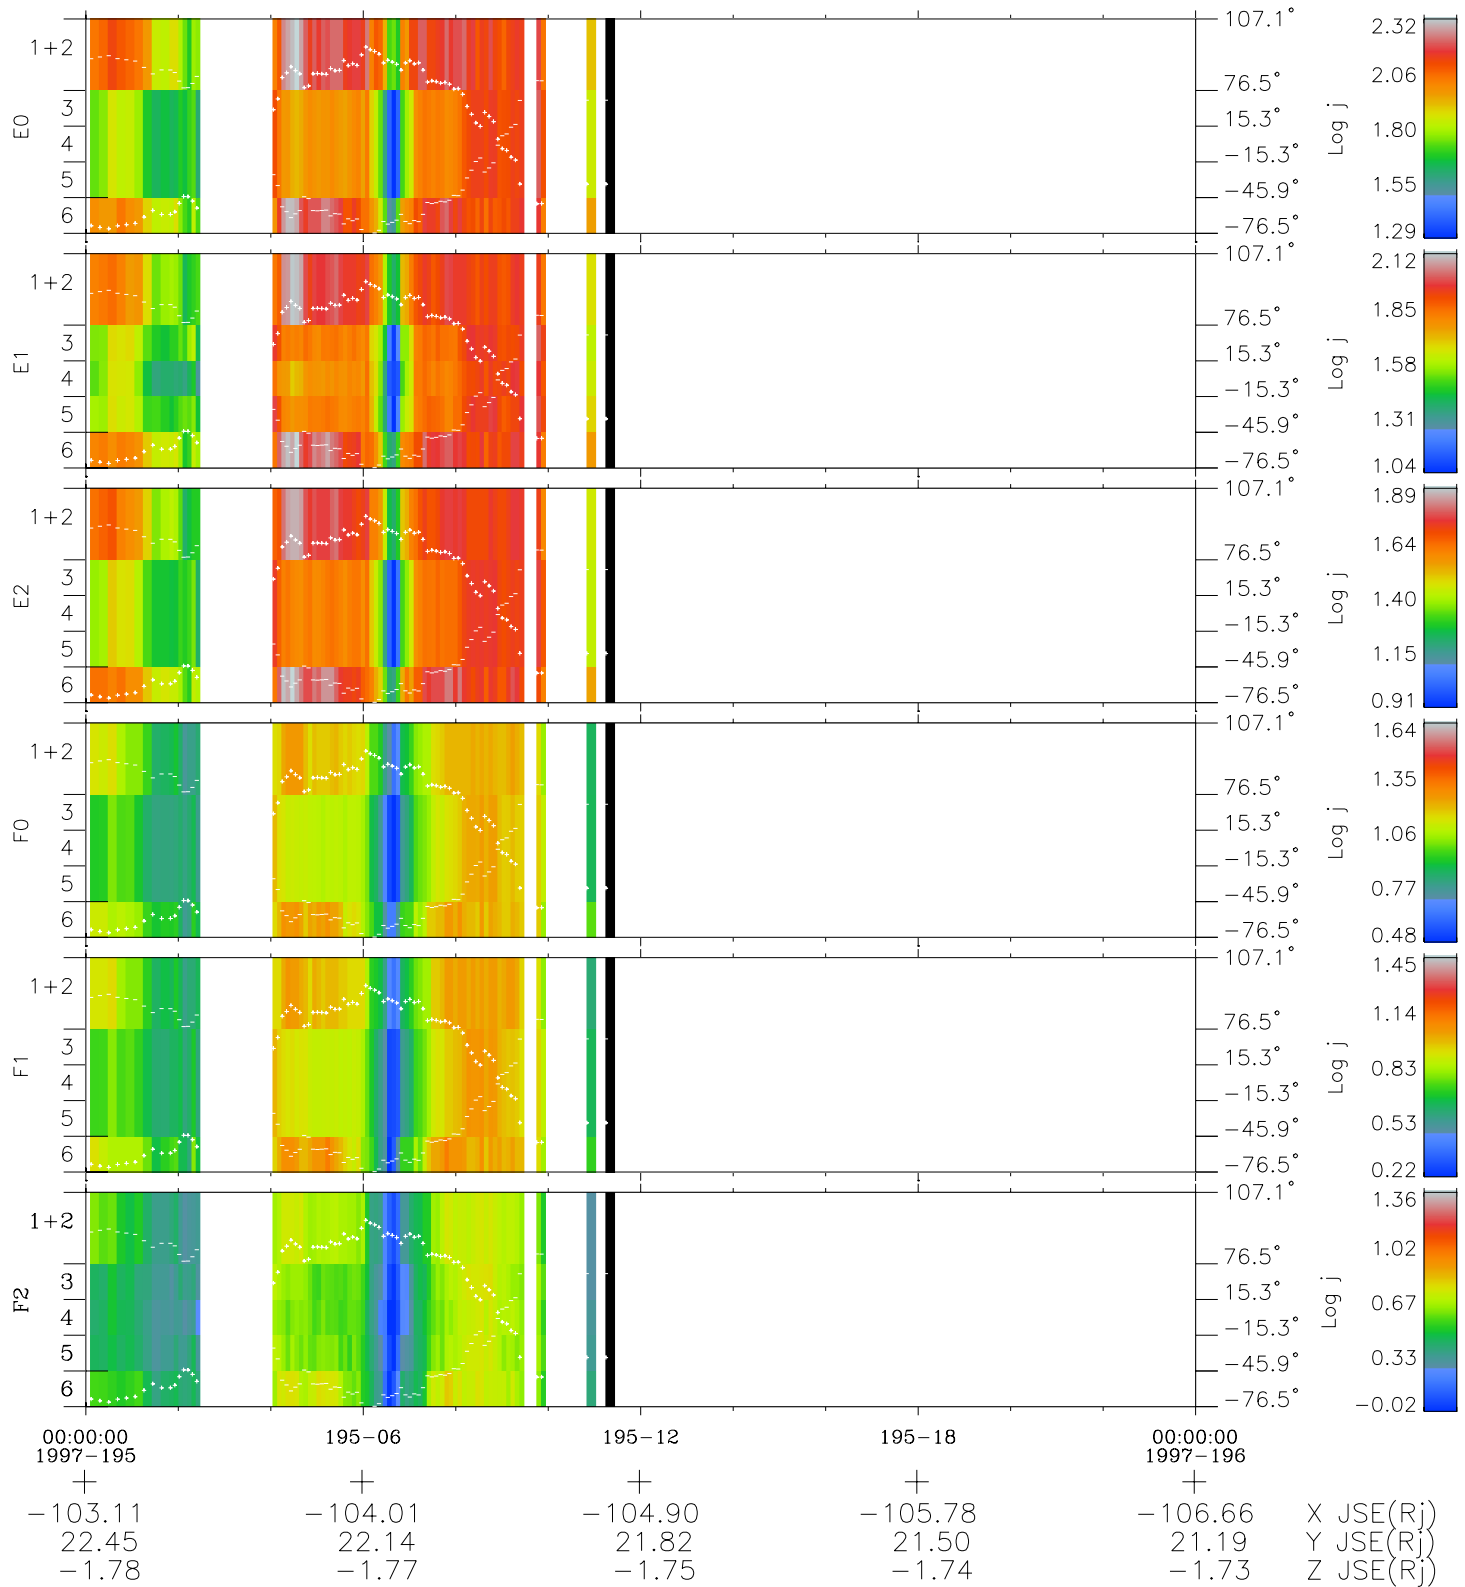

Galileo EPD Real Elevation Anisotropies 97195

Software Version: RTELEV_FLUX V 1.20
 Data Production: 06-03-00
 Plot Production: Sat Sep 15 15:38:50 2001
 Color File: wondr3
 Geofactor File: 1.1

- ◇ = Jupiter look direction
- = Corotation look direction