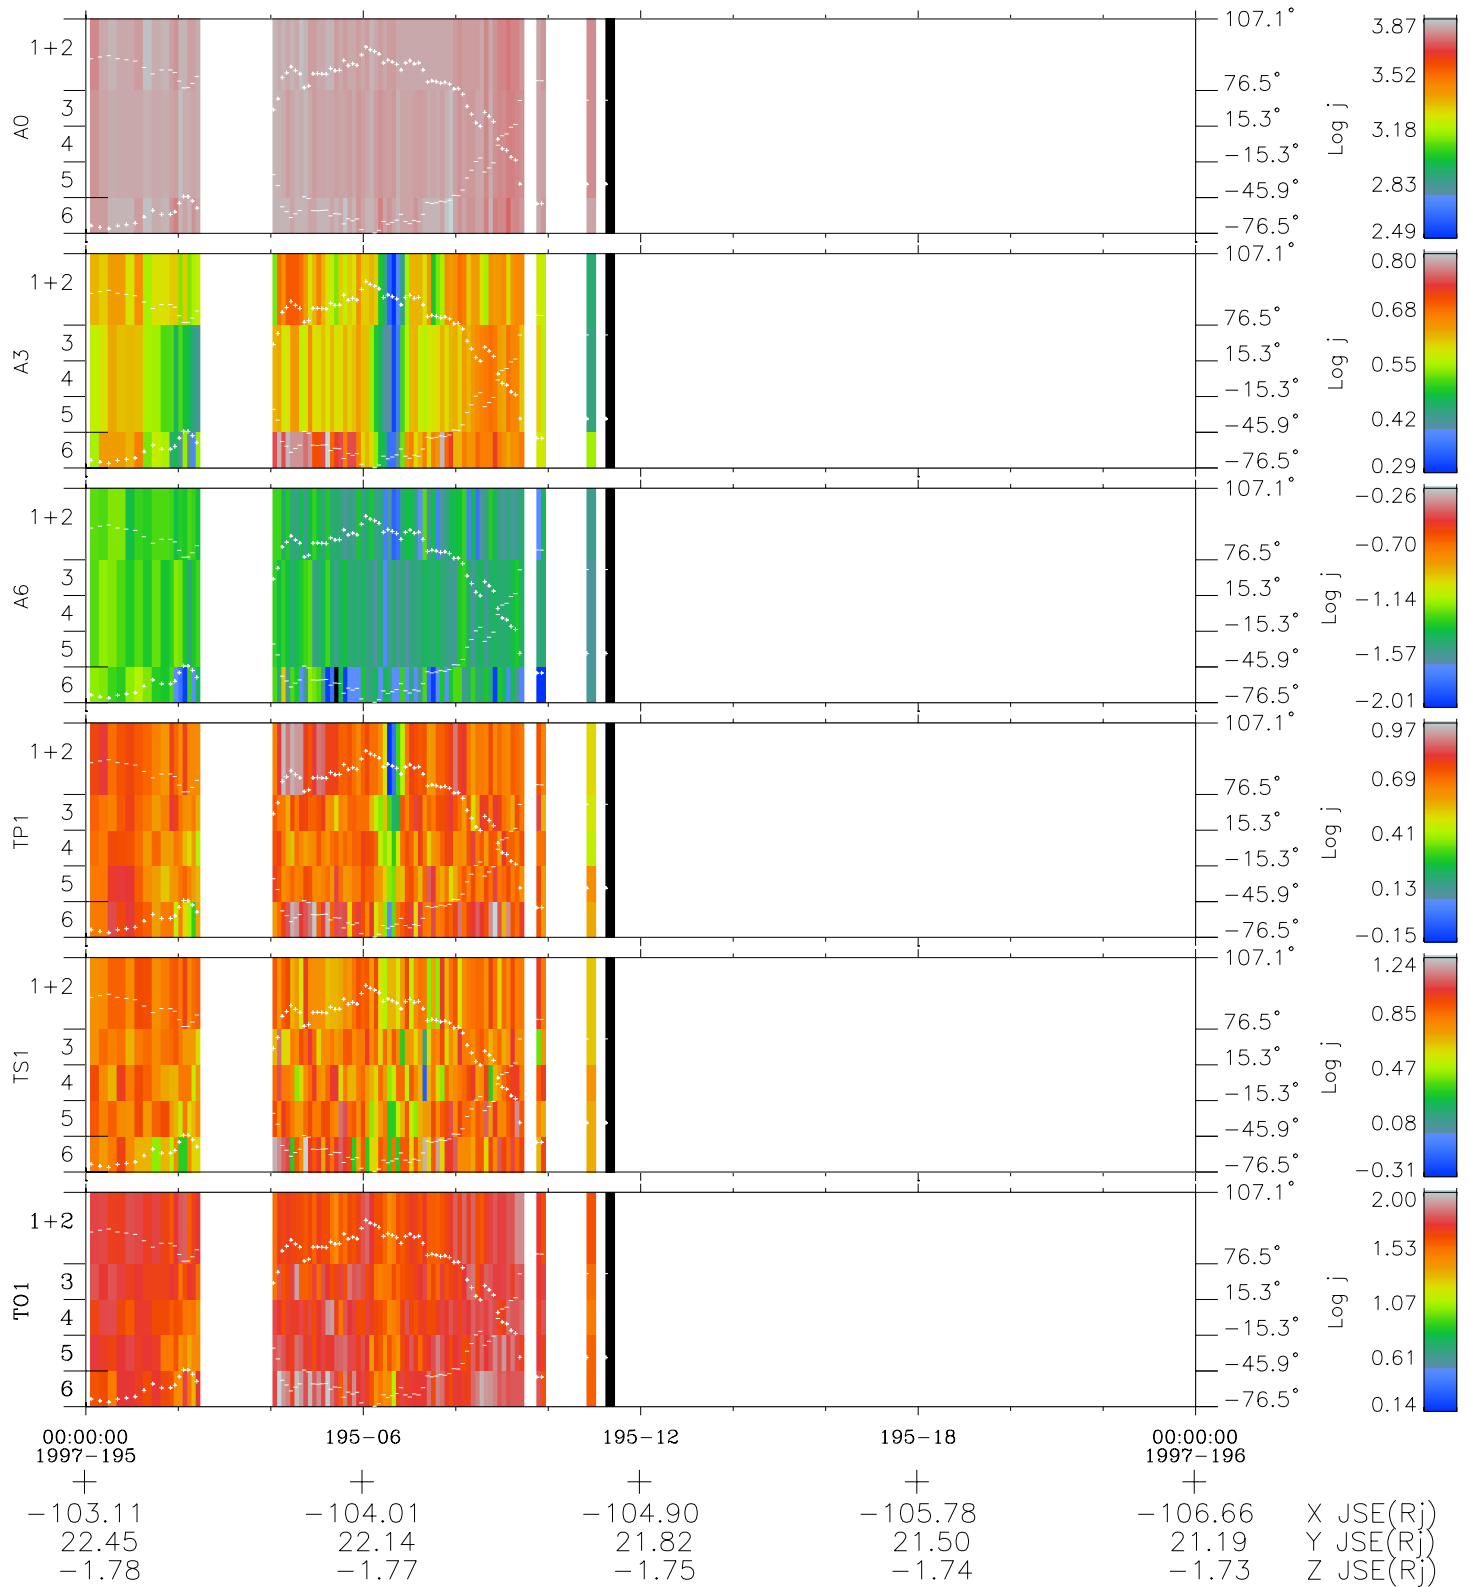

Galileo EPD Real Elevation Anisotropies 97195

Software Version: RTELEV_FLUX V 1.20
 Data Production: 06-03-00
 Plot Production: Sat Sep 15 15:38:46 2001
 Color File: wondr3
 Geofactor File: 1.1

- ◇ = Jupiter look direction
- = Corotation look direction