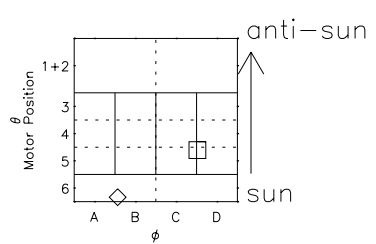

Galileo EPD Real Time Azimuth Anisotropies 97195

Software Version: RTAZIM_MEAN V 1.20
 Data Production: 06-03-00
 Plot Production: Sat Sep 15 15:39:04 2001
 Color File: wondr3
 Geofactor File: 1.1

◇ = Jupiter look direction
 □ = Corotation look direction