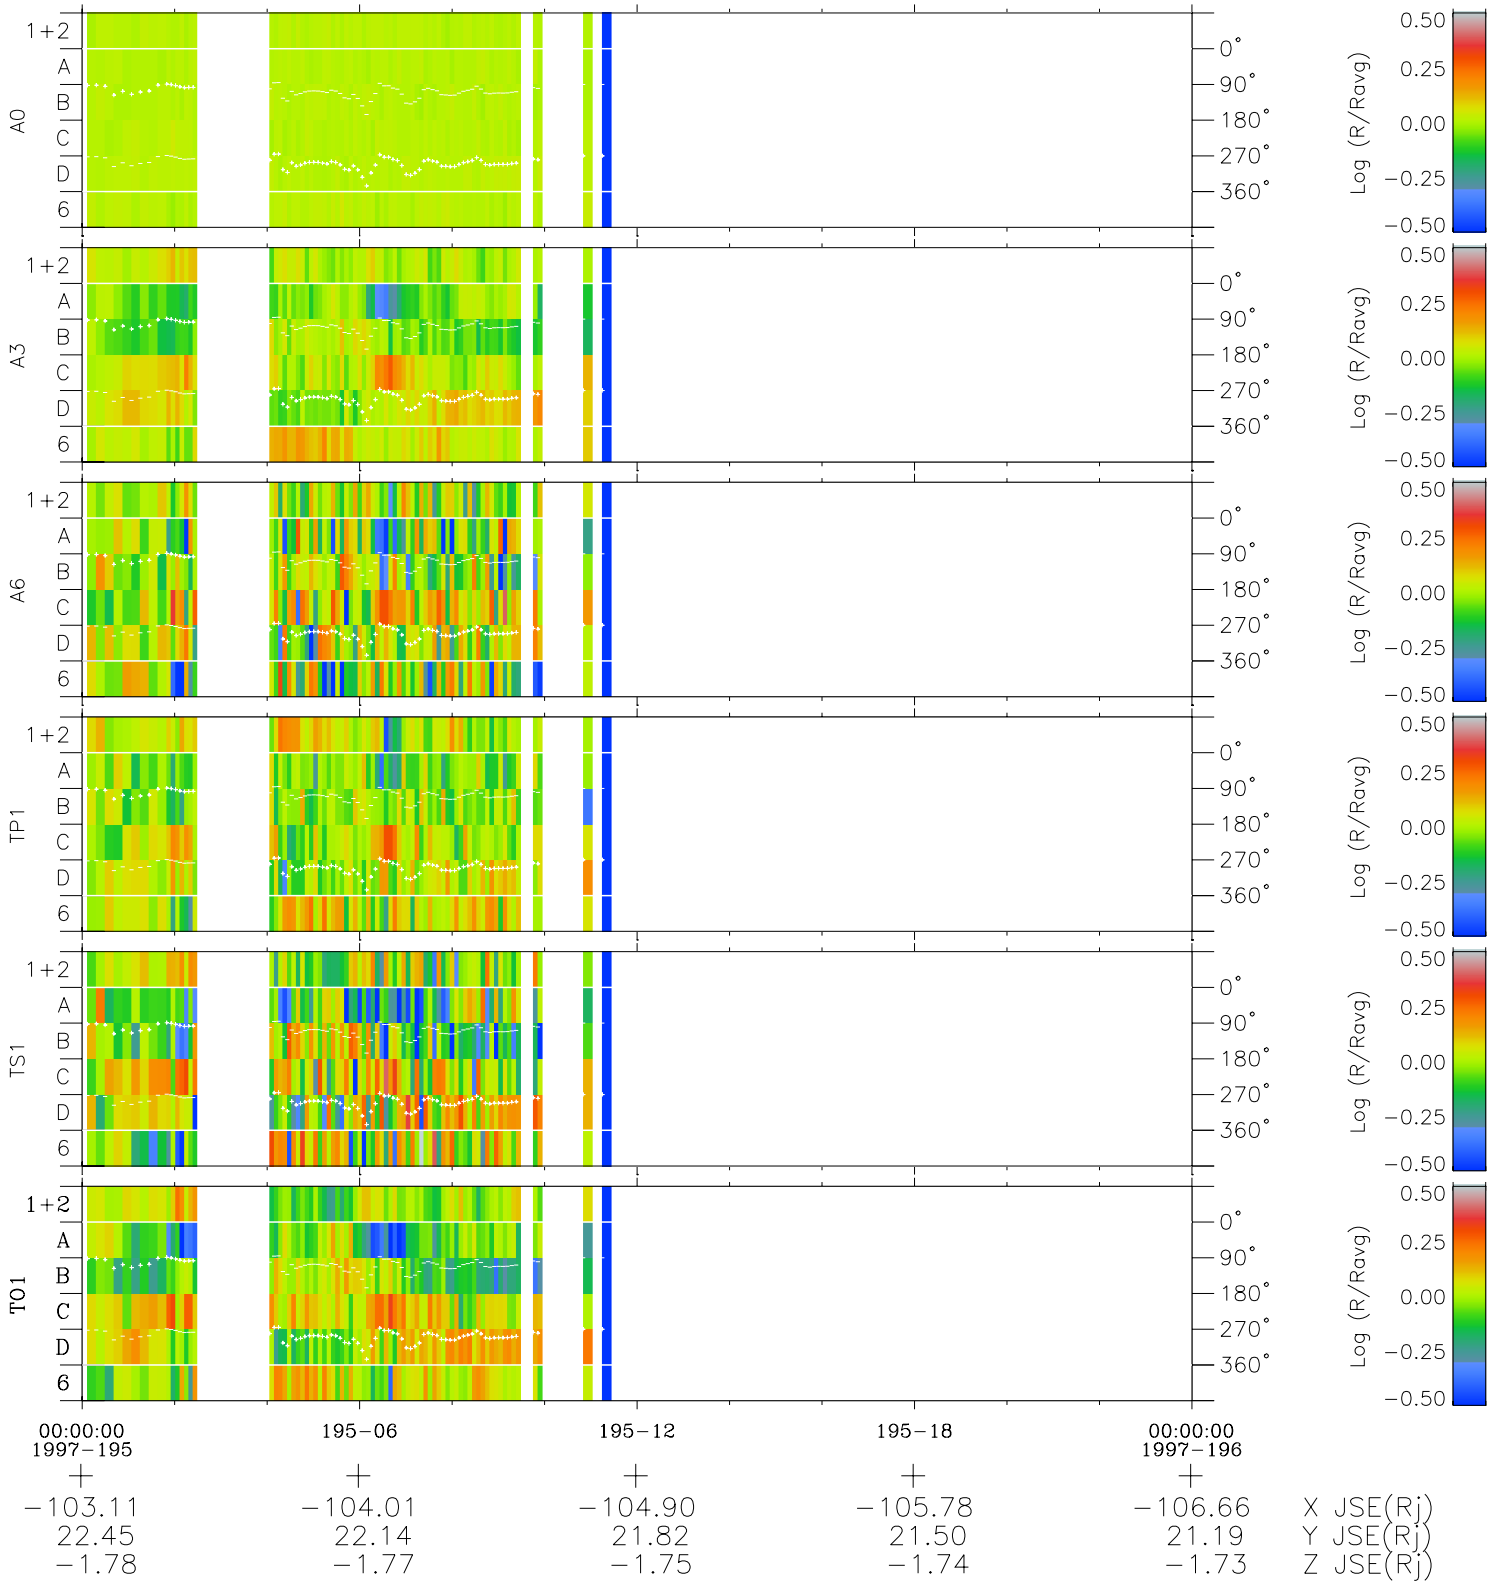

Galileo EPD Real Time Azimuth Anisotropies 97195

Software Version: RTAZIM_MEAN V 1.20
 Data Production: 06-03-00
 Plot Production: Sat Sep 15 15:39:04 2001
 Color File: wondr3
 Geofactor File: 1.1

◇ = Jupiter look direction
 □ = Corotation look direction