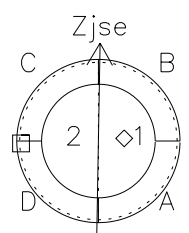

Galileo EPD Real Time Azimuth Anisotropies 97195

Software Version: RTAZIM_MEAN V 1.20
 Data Production: 06-03-00
 Plot Production: Sat Sep 15 15:39:04 2001
 Color File: wondr3
 Geofactor File: 1.1

◇ = Jupiter look direction
 □ = Corotation look direction