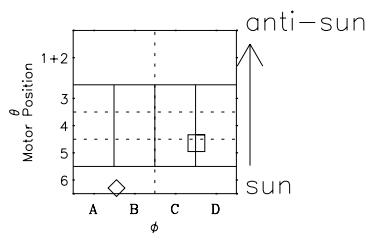

Galileo EPD Real-Time Omni 97194

Software Version: RTLINE_OMNI V 1.20
Data Production: 06-03-00
Plot Production: Sat Sep 15 15:32:03 2001

- ◇ = Jupiter look direction
- = Corotation look direction