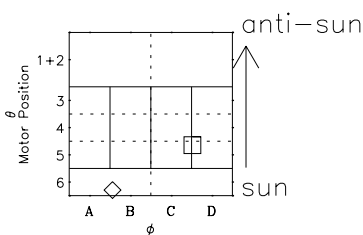

Galileo EPD Real-Time Six-Sector 97194

Software Version: RTLINE_R6 V 1.20
Data Production: 06-03-00
Plot Production: Sat Sep 15 15:32:12 2001

◇ = Jupiter look direction
□ = Corotation look direction