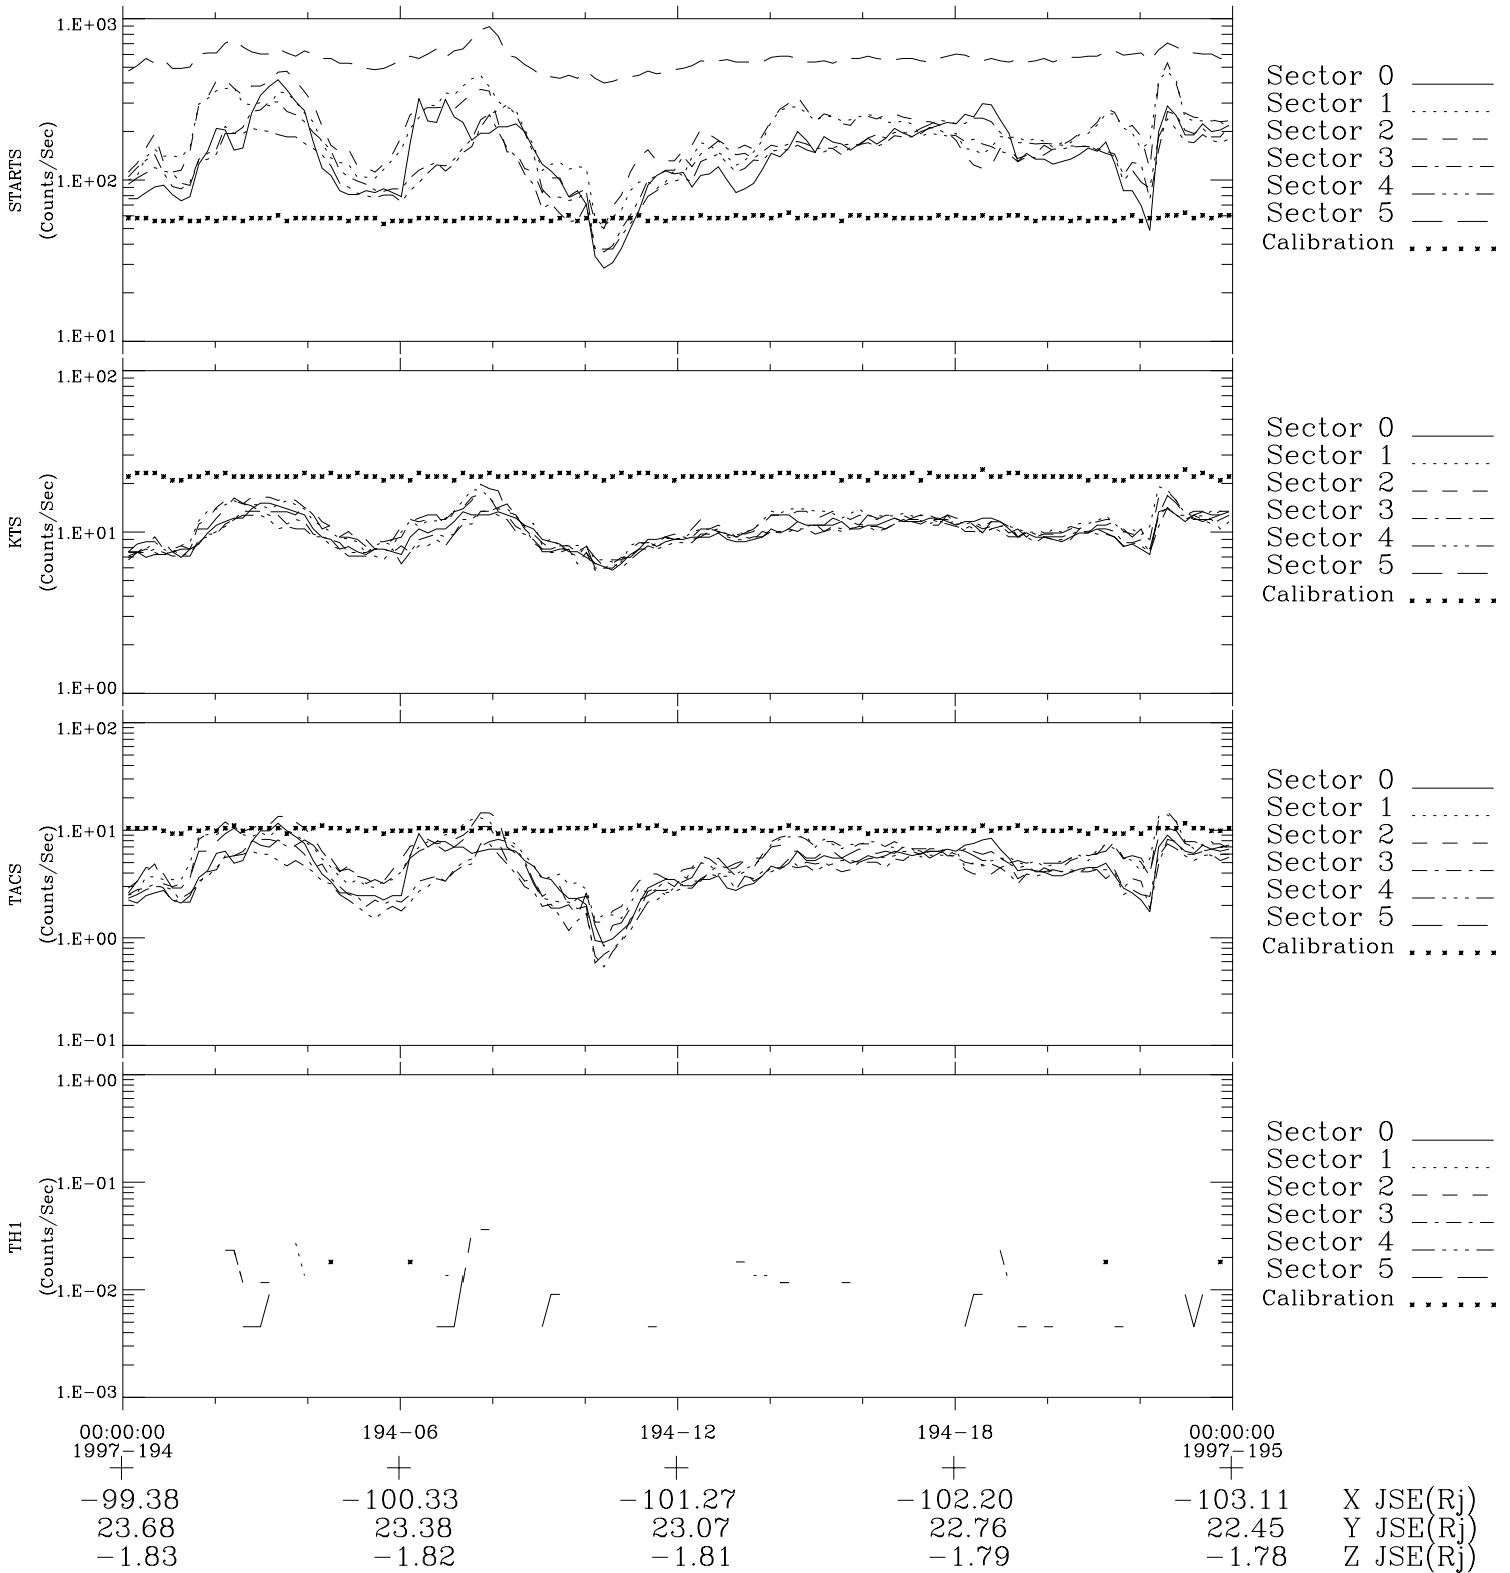

Galileo EPD Real-Time Six-Sector 97194

Software Version: RTLINE_R6 V 1.20
Data Production: 06-03-00
Plot Production: Sat Sep 15 15:32:12 2001

◇ = Jupiter look direction
□ = Corotation look direction