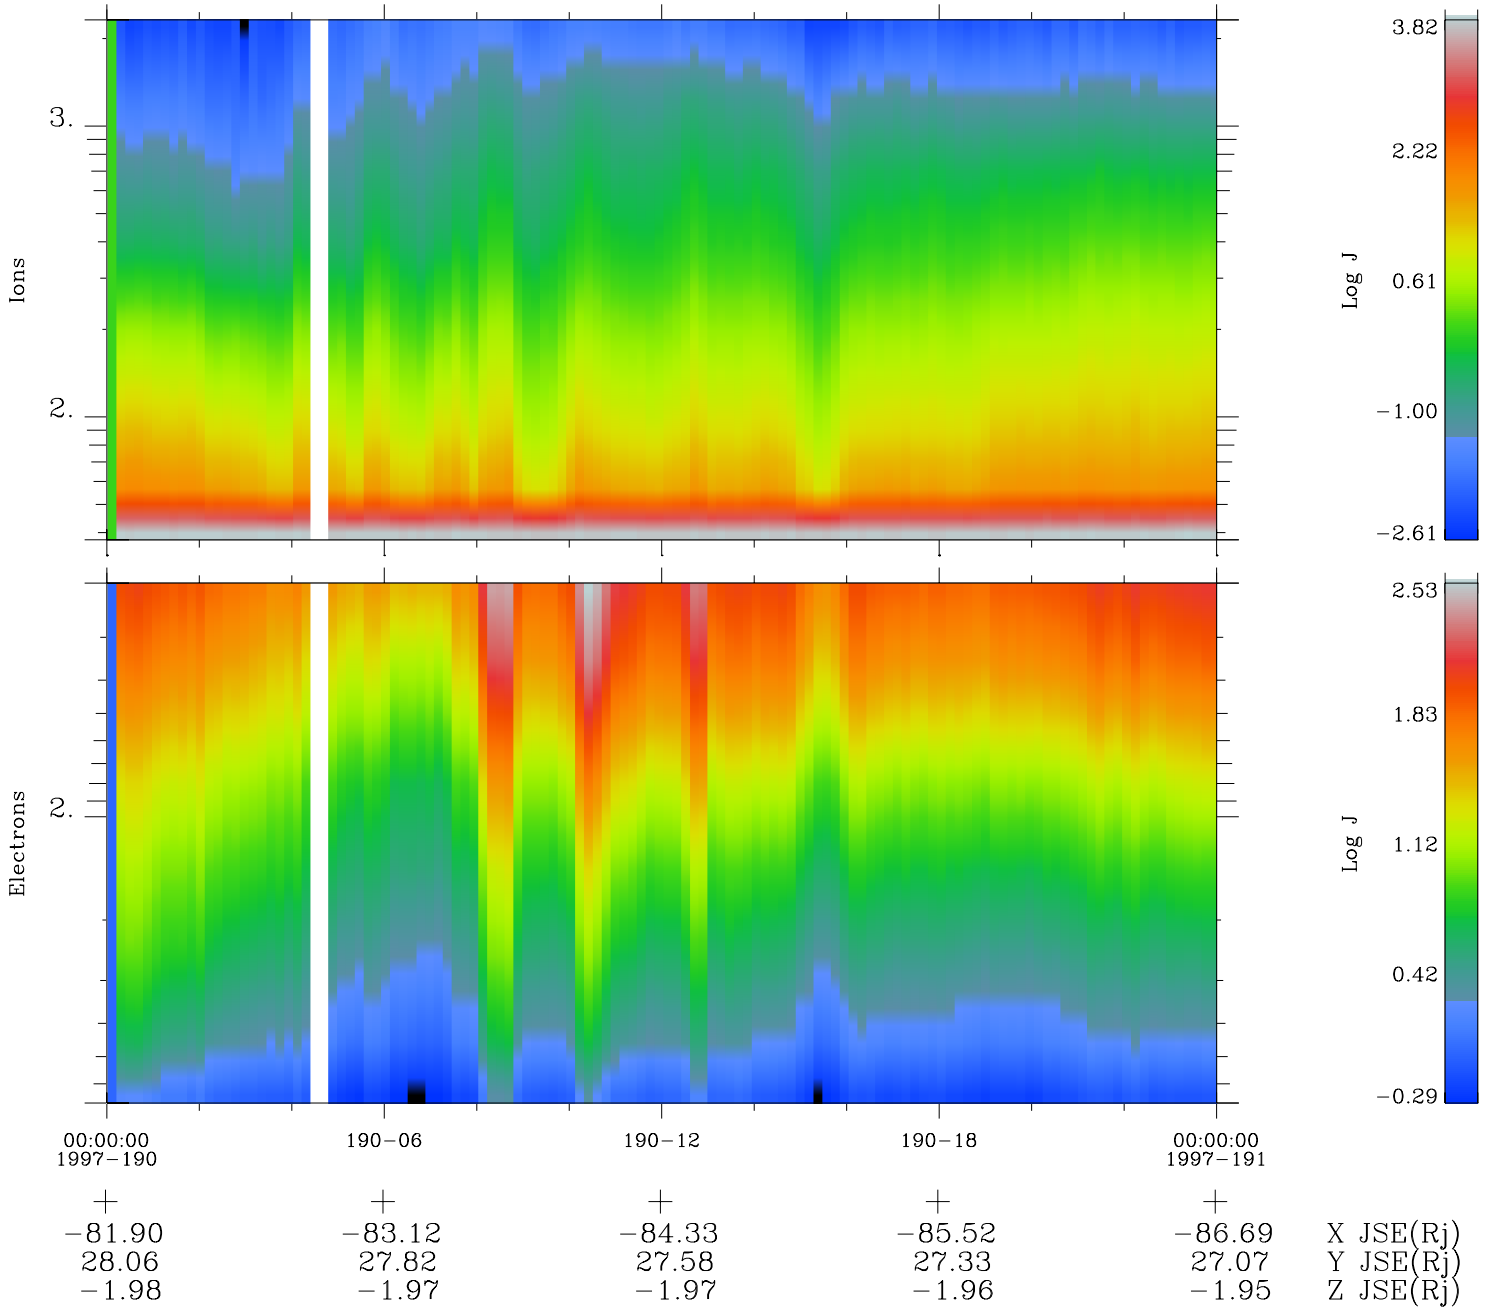

Galileo EPD Real Time Omni Spectrum 97190

Software Version: RTSPEC_OMNI V 1.20
 Data Production: 06-03-00
 Plot Production: Sat Sep 15 14:58:39 2001
 Color File: wondr3
 Geofactor File: 1.1

- ◇ = Jupiter look direction
- = Corotation look direction