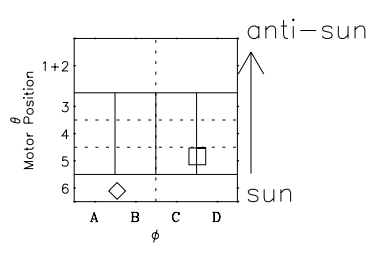

Galileo EPD Real Time Omni Spectrum 97190

Software Version: RTSPEC_OMNI V 1.20
 Data Production: 06-03-00
 Plot Production: Sat Sep 15 14:58:39 2001
 Color File: wondr3
 Geofactor File: 1.1

- ◇ = Jupiter look direction
- = Corotation look direction