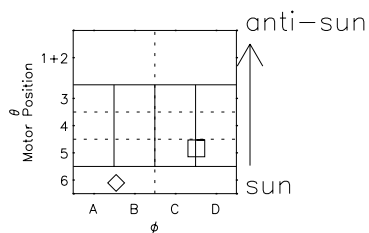

Galileo EPD Real Time R6 Electrons Spectra 97190

Software Version: RTSPEC_R6 V 1.20
 Data Production: 06-03-00
 Plot Production: Sat Sep 15 14:58:33 2001
 Color File: wondr3
 Geofactor File: 1.1

◇ = Jupiter look direction
 □ = Corotation look direction