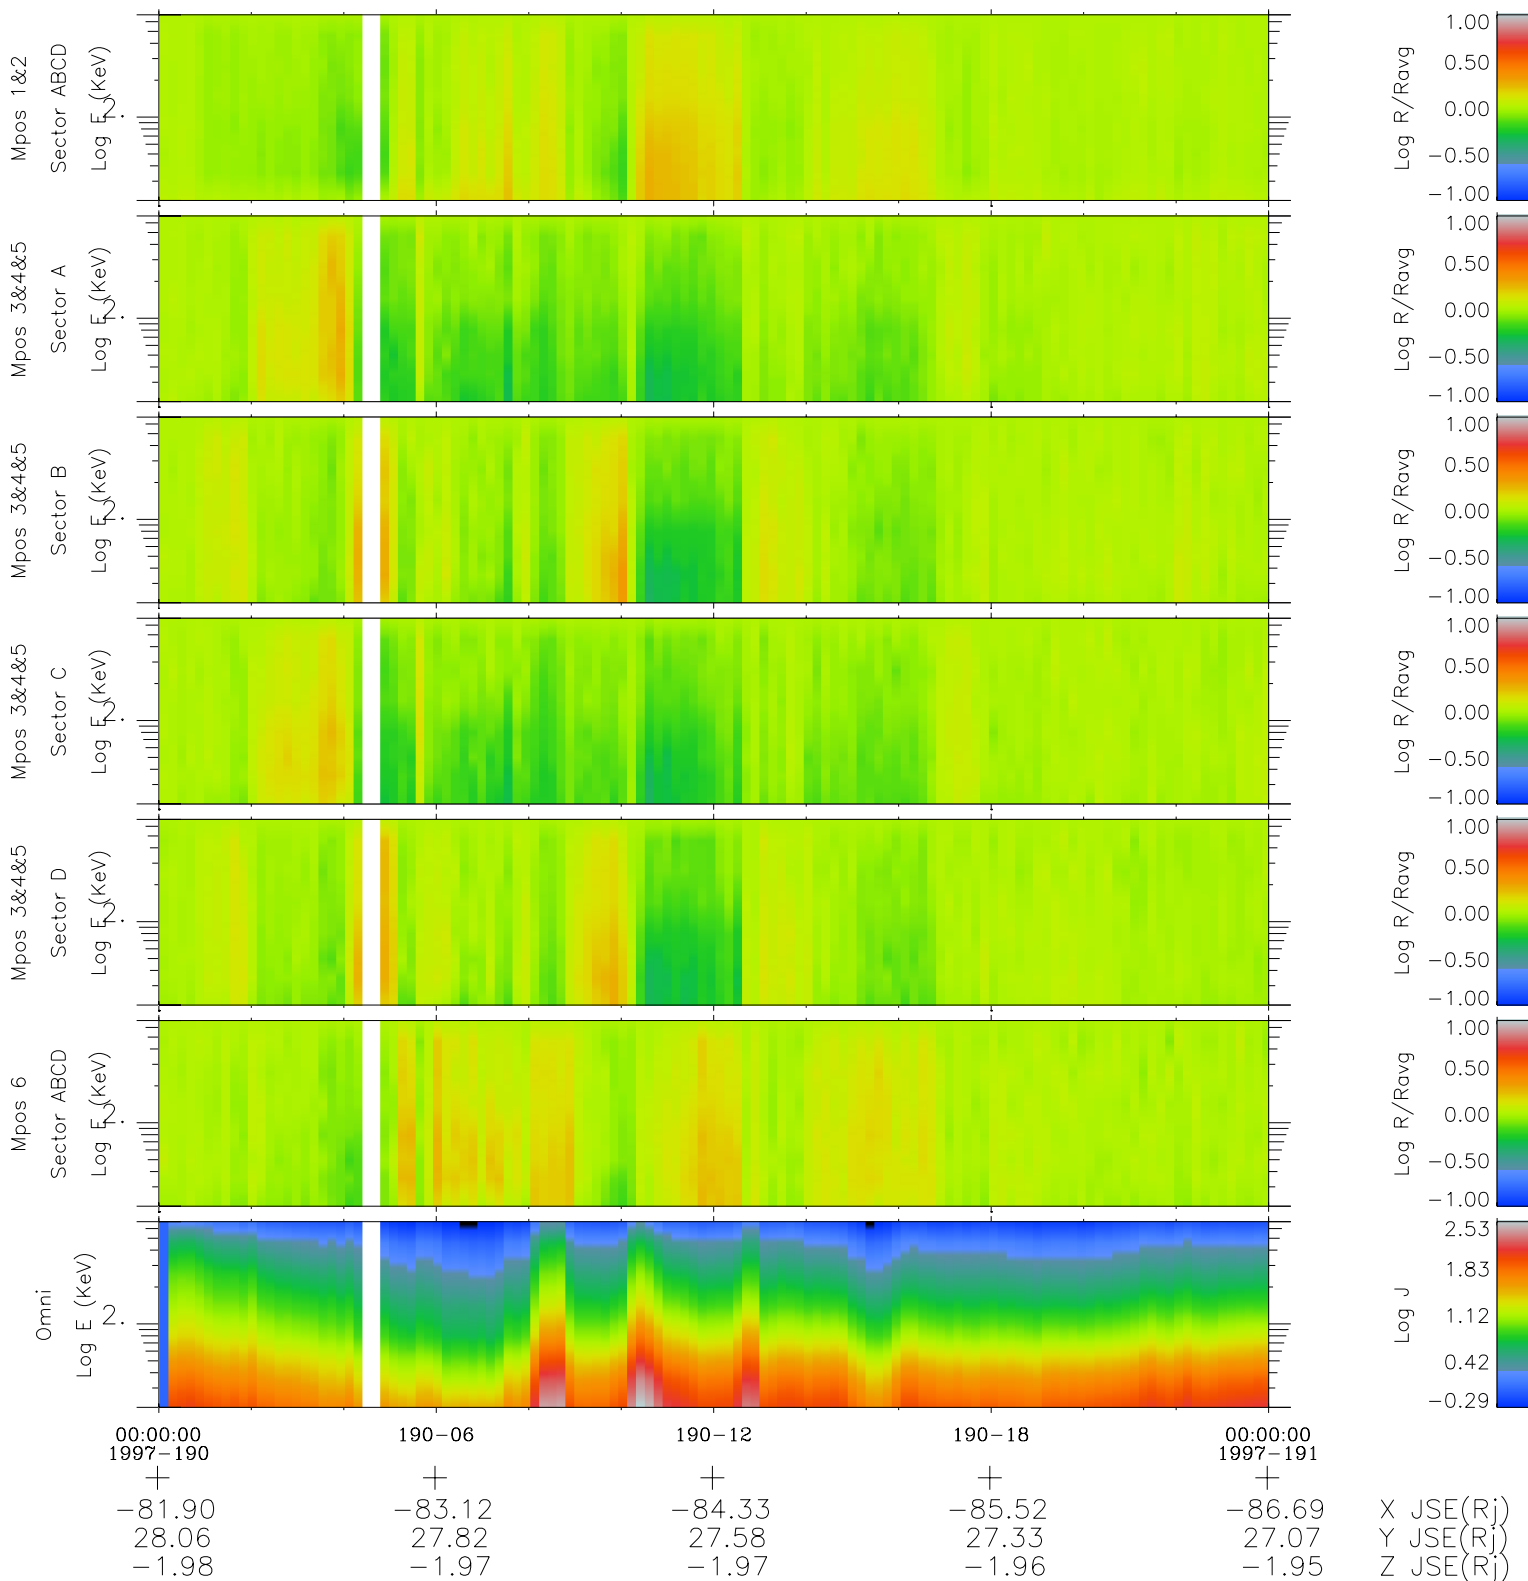

Galileo EPD Real Time R6 Electrons Spectra 97190

Software Version: RTSPEC_R6 V 1.20
 Data Production: 06-03-00
 Plot Production: Sat Sep 15 14:58:33 2001
 Color File: wondr3
 Geofactor File: 1.1

◇ = Jupiter look direction
 □ = Corotation look direction