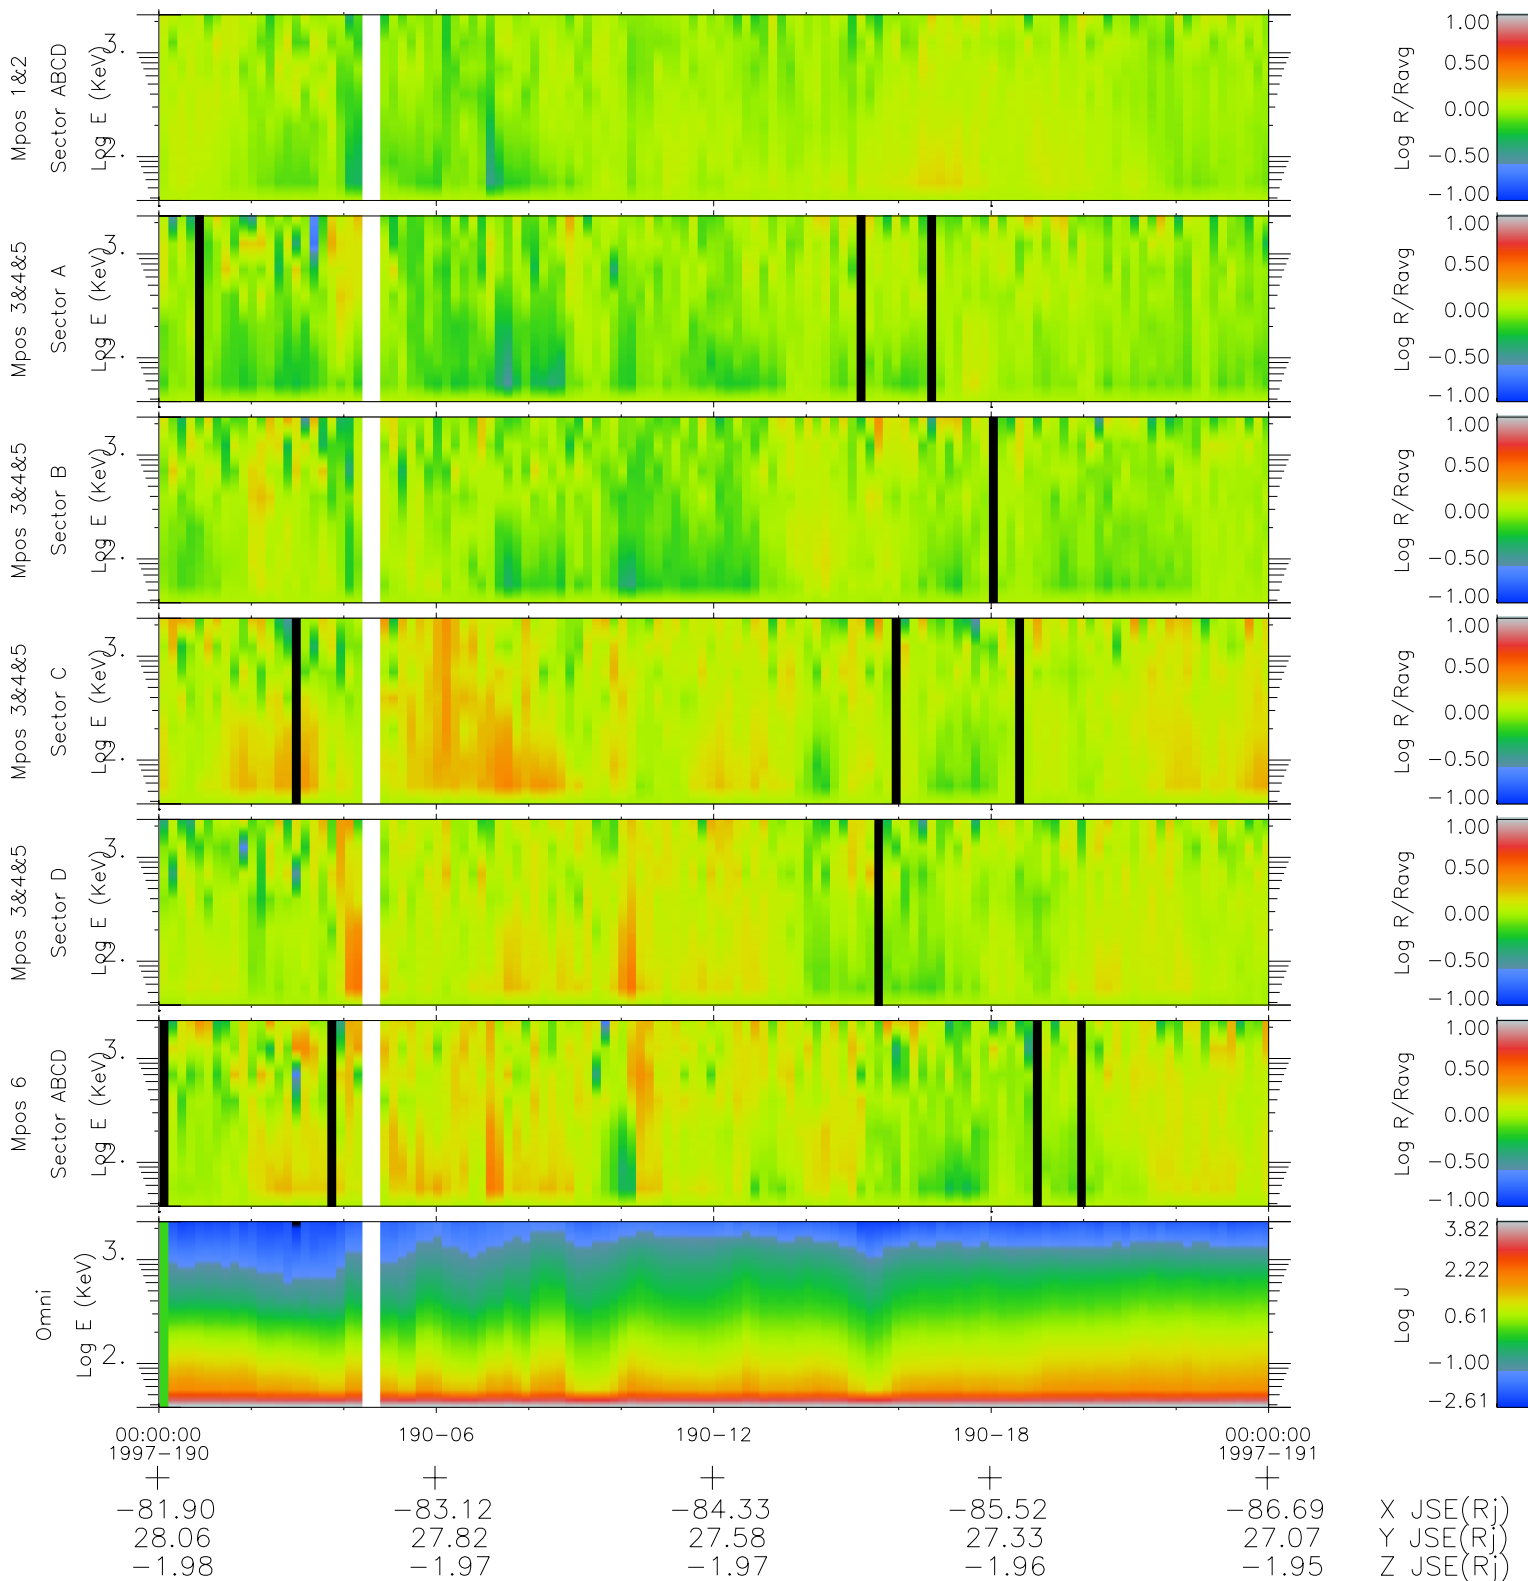

Galileo EPD Real Time R6 Ions Spectra 97190

Software Version: RTSPEC_R6 V 1.20
 Data Production: 06-03-00
 Plot Production: Sat Sep 15 14:58:26 2001
 Color File: wondr3
 Geofactor File: 1.1

- ◇ = Jupiter look direction
- = Corotation look direction