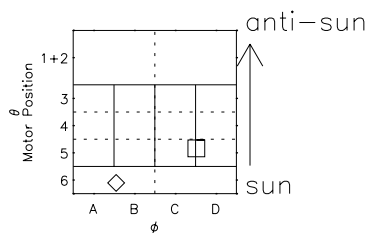

Galileo EPD Real Time R6 Ions Spectra 97190

Software Version: RTSPEC_R6 V 1.20
 Data Production: 06-03-00
 Plot Production: Sat Sep 15 14:58:26 2001
 Color File: wondr3
 Geofactor File: 1.1

- ◇ = Jupiter look direction
- = Corotation look direction