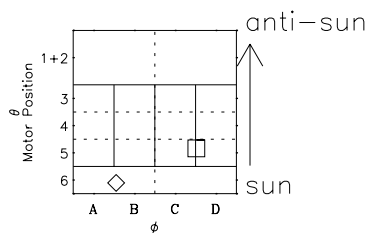

Galileo EPD Real-Time Omni 97190

Software Version: RTLINE_OMNI V 1.20
Data Production: 06-03-00
Plot Production: Sat Sep 15 15:00:42 2001

- ◇ = Jupiter look direction
- = Corotation look direction