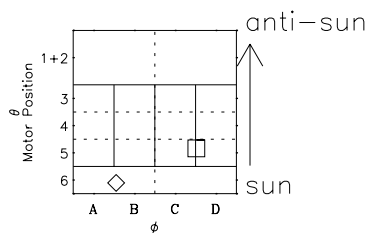

Galileo EPD Real-Time Omni 97190

Software Version: RTLINE_OMNI V 1.20
Data Production: 06-03-00
Plot Production: Sat Sep 15 15:00:42 2001

◇ = Jupiter look direction
□ = Corotation look direction