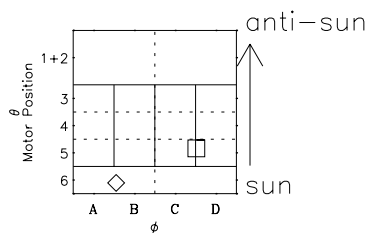

Galileo EPD Real-Time Omni 97190

Software Version: RTLINE_OMNI V 1.20
Data Production: 06-03-00
Plot Production: Sat Sep 15 15:00:41 2001

- ◇ = Jupiter look direction
- = Corotation look direction