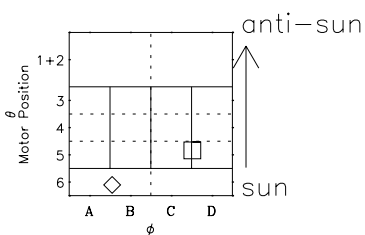

Galileo EPD Real-Time Six-Sector 97190

Software Version: RTLINE_R6 V 1.20
Data Production: 06-03-00
Plot Production: Sat Sep 15 15:00:50 2001

◇ = Jupiter look direction
□ = Corotation look direction