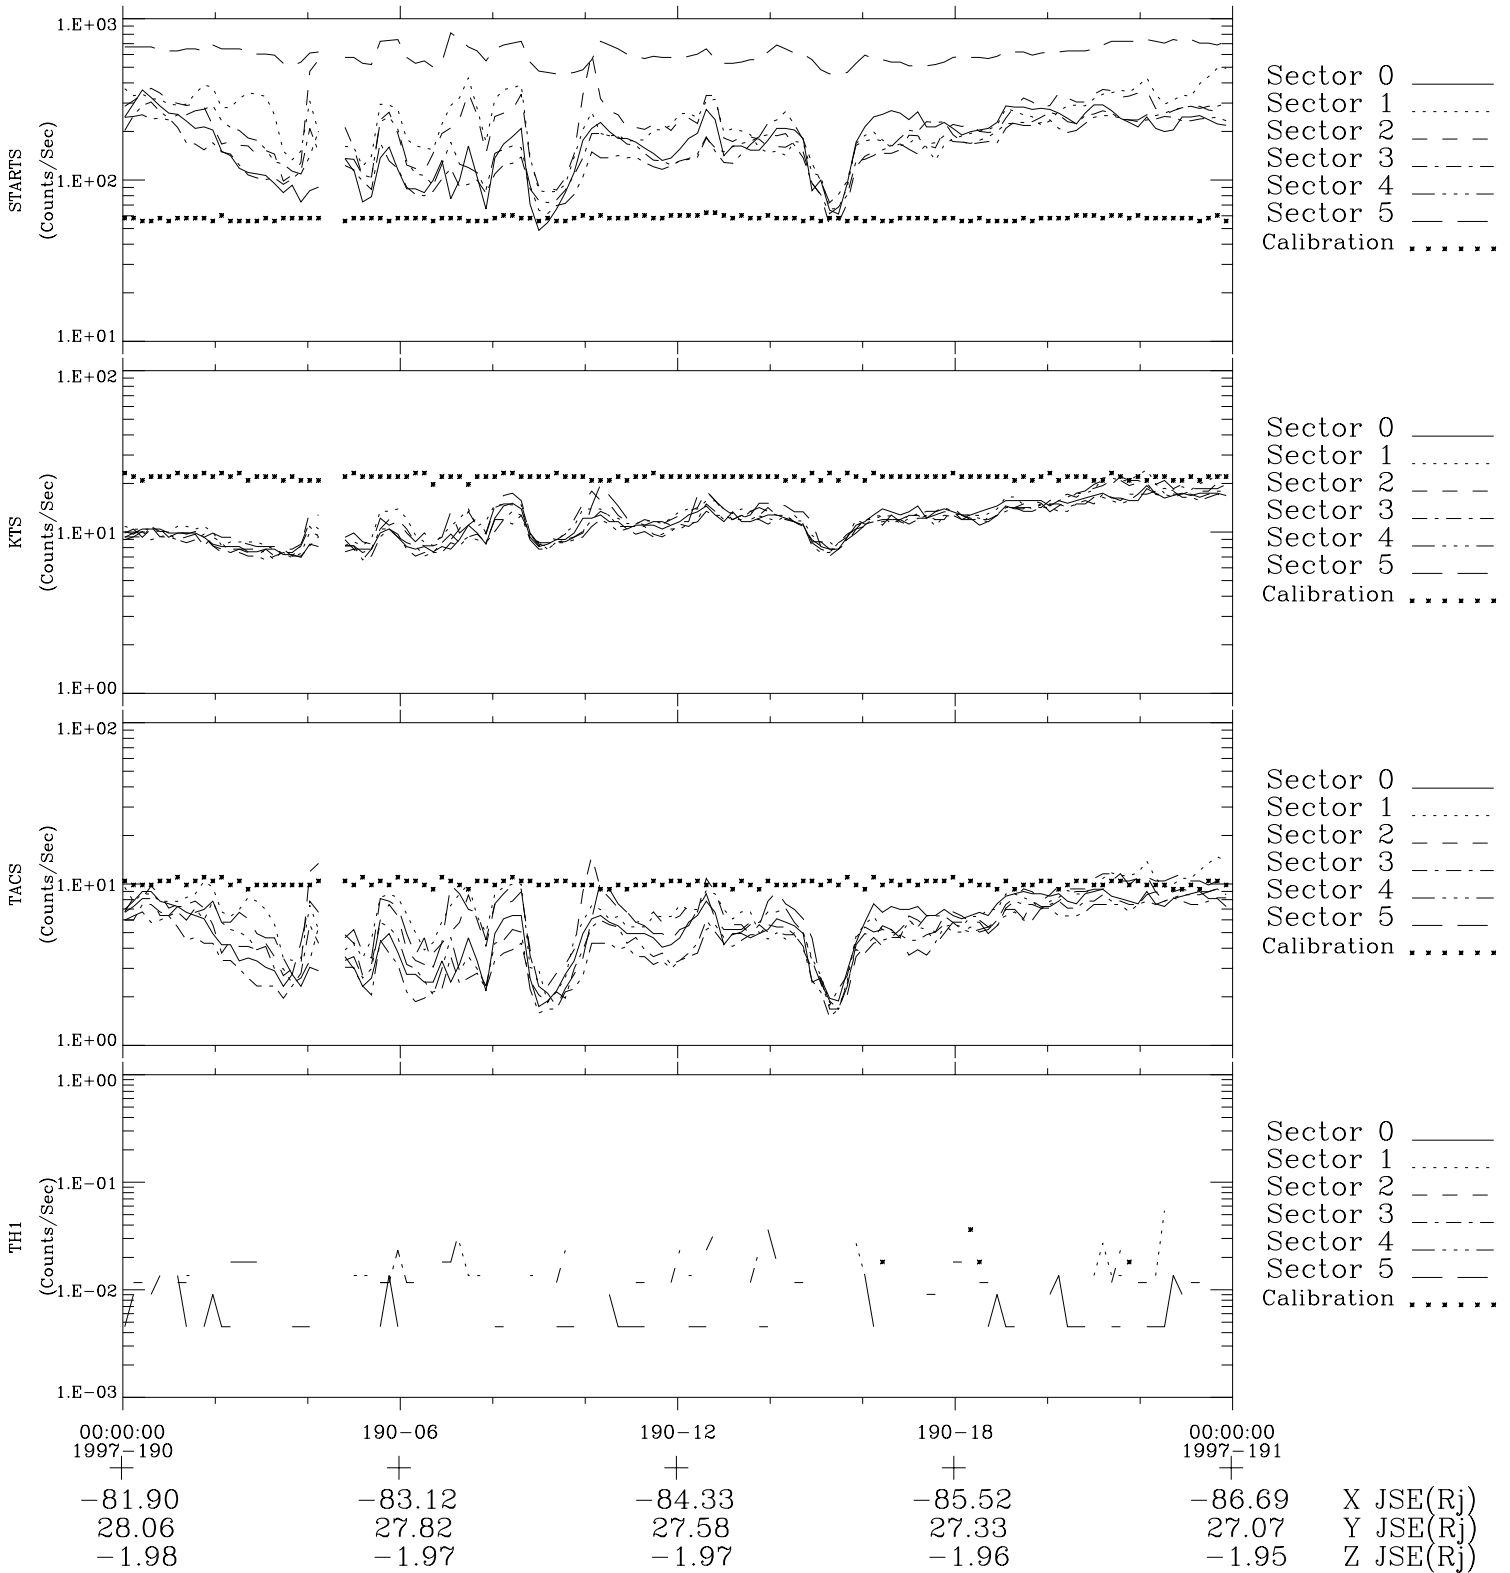

Galileo EPD Real-Time Six-Sector 97190

Software Version: RTLINE_R6 V 1.20
Data Production: 06-03-00
Plot Production: Sat Sep 15 15:00:50 2001

◇ = Jupiter look direction
□ = Corotation look direction