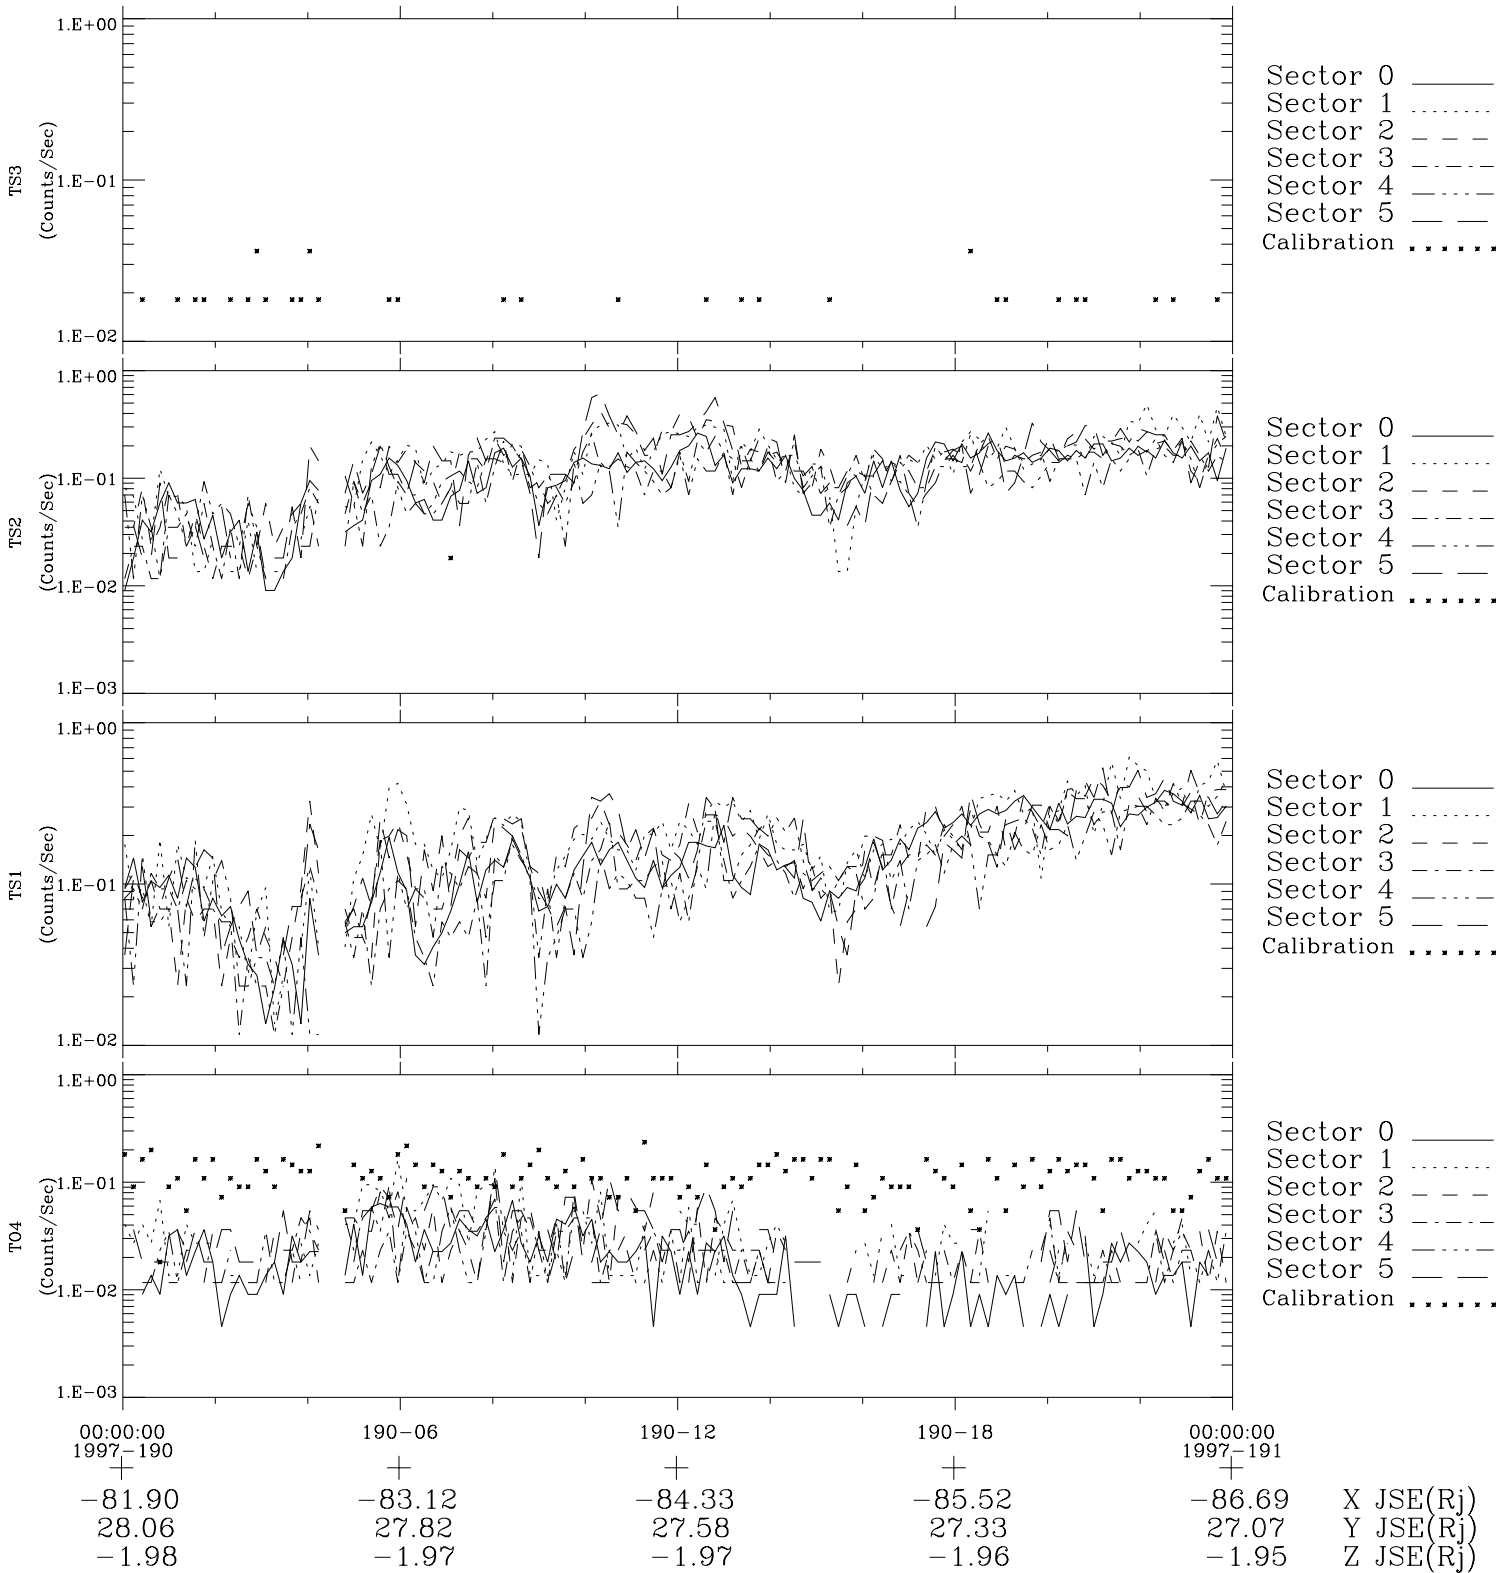

Galileo EPD Real-Time Six-Sector 97190

Software Version: RTLINE_R6 V 1.20
Data Production: 06-03-00
Plot Production: Sat Sep 15 15:00:49 2001

◇ = Jupiter look direction
□ = Corotation look direction