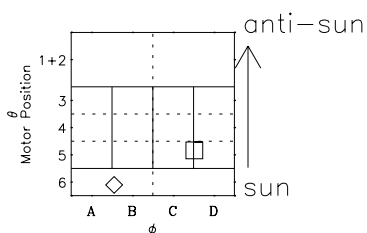

Galileo EPD Real-Time Six-Sector 97190

Software Version: RTLINE_R6 V 1.20
Data Production: 06-03-00
Plot Production: Sat Sep 15 15:00:49 2001

◇ = Jupiter look direction
□ = Corotation look direction