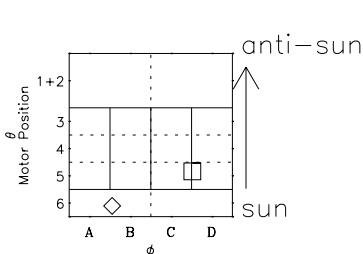

Galileo EPD Real-Time Six-Sector 97190

Software Version: RTLINE_R6 V 1.20
Data Production: 06-03-00
Plot Production: Sat Sep 15 15:00:49 2001

◇ = Jupiter look direction
□ = Corotation look direction