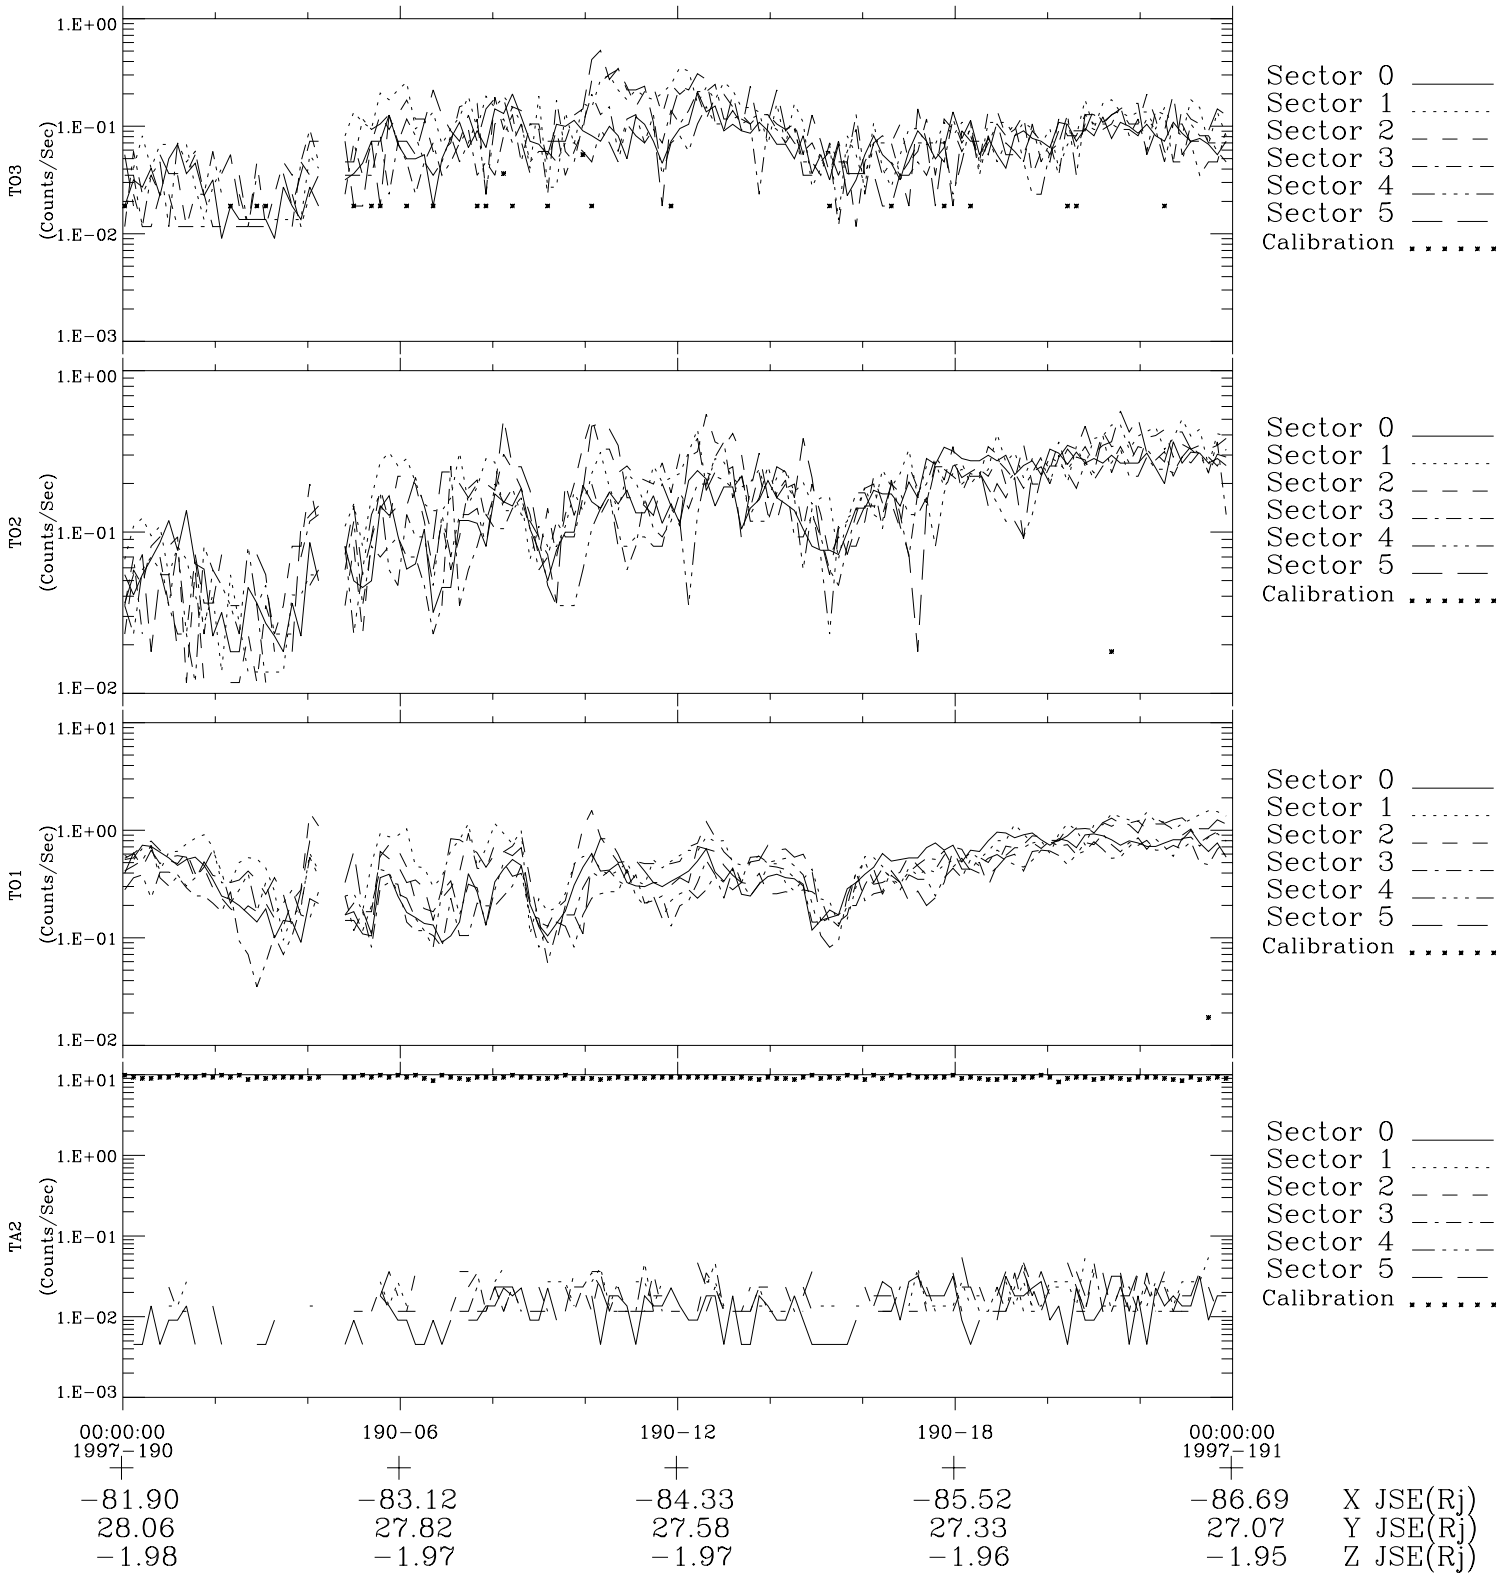

Galileo EPD Real-Time Six-Sector 97190

Software Version: RTLINE_R6 V 1.20
Data Production: 06-03-00
Plot Production: Sat Sep 15 15:00:49 2001

◇ = Jupiter look direction
□ = Corotation look direction