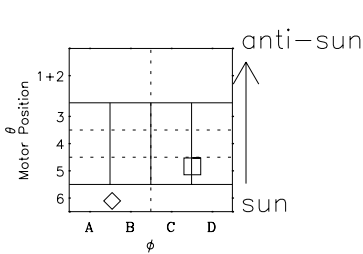

Galileo EPD Real-Time Six-Sector 97190

Software Version: RTLINE_R6 V 1.20
Data Production: 06-03-00
Plot Production: Sat Sep 15 15:00:48 2001

◇ = Jupiter look direction
□ = Corotation look direction