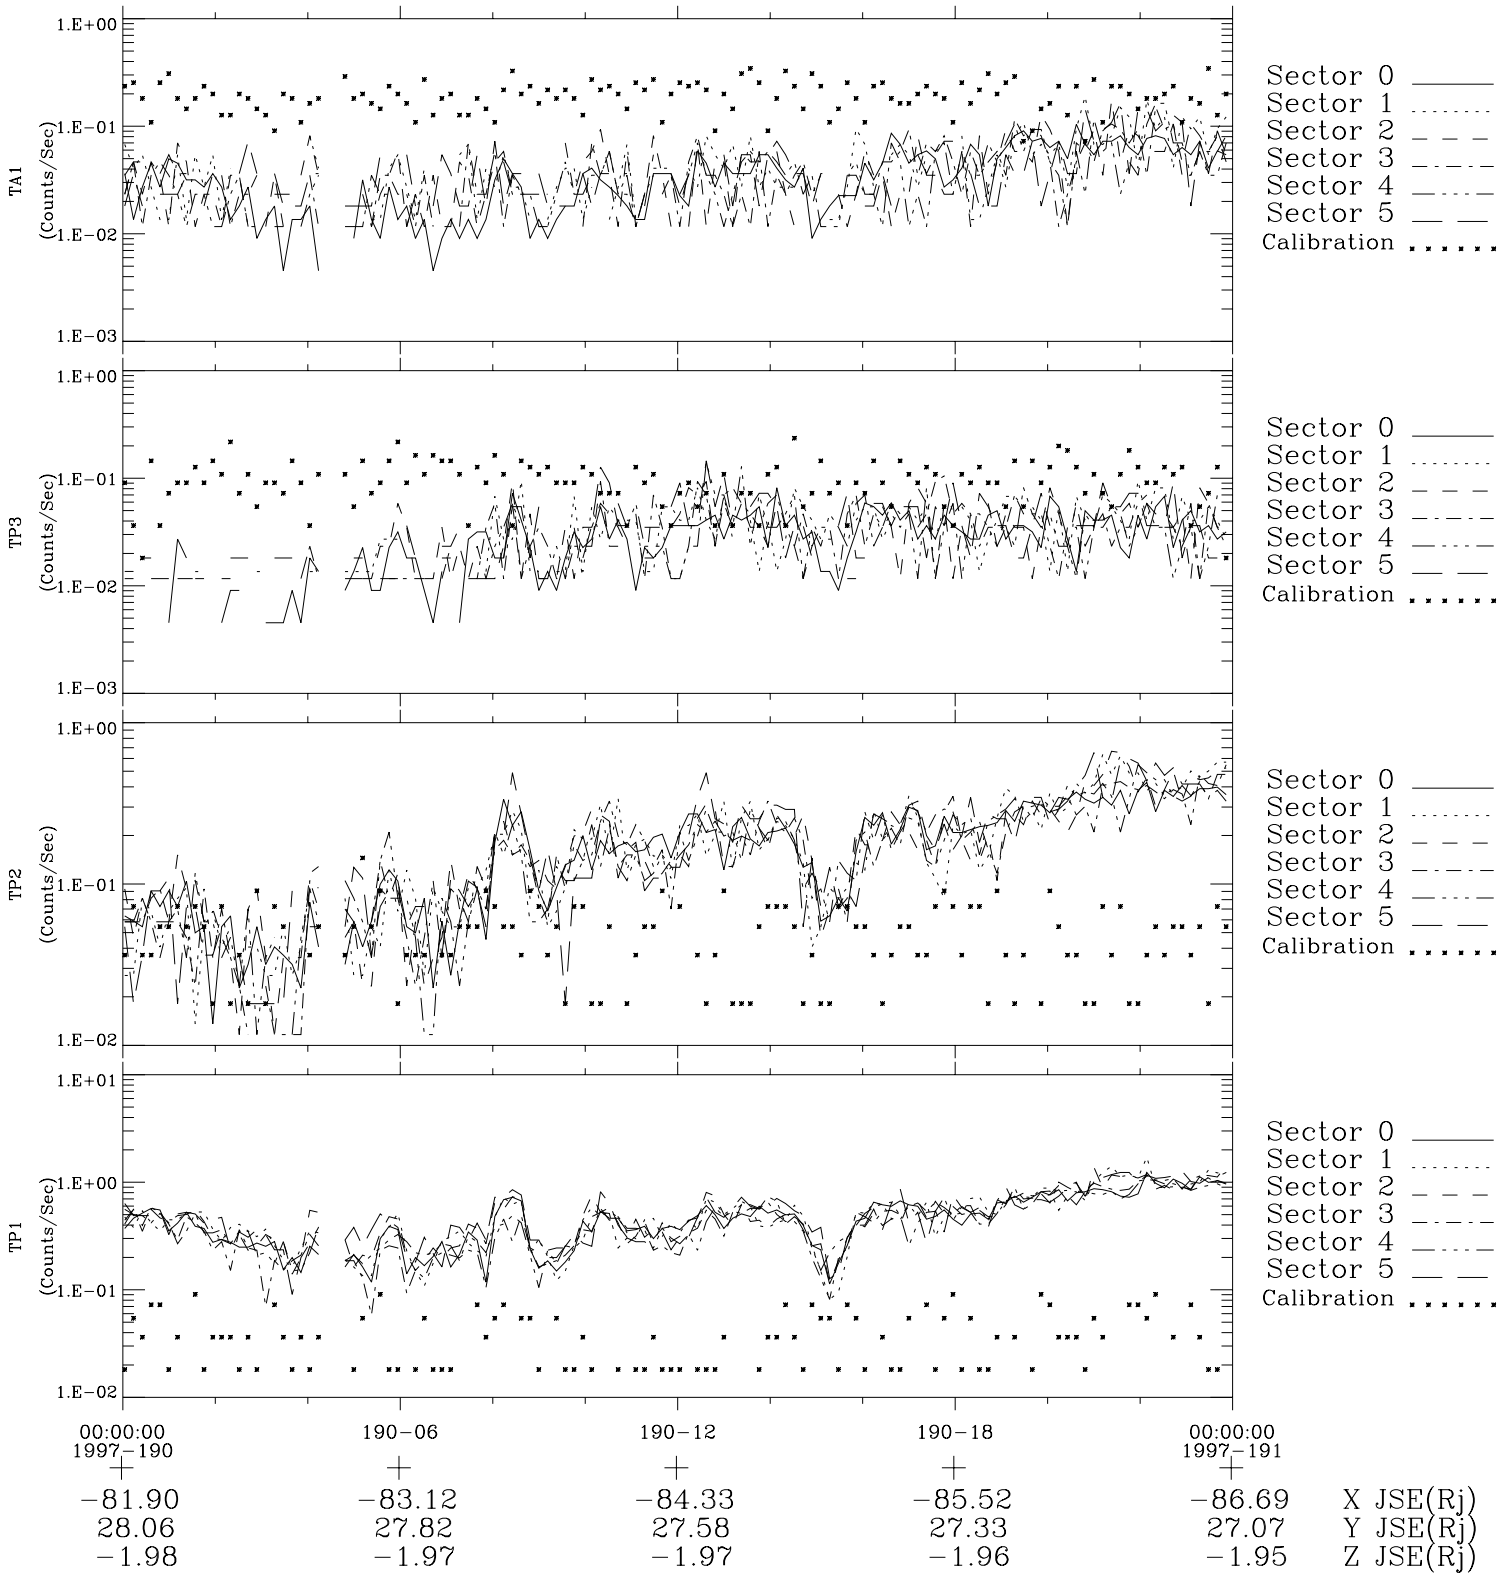

Galileo EPD Real-Time Six-Sector 97190

Software Version: RTLINE_R6 V 1.20
Data Production: 06-03-00
Plot Production: Sat Sep 15 15:00:48 2001

◇ = Jupiter look direction
□ = Corotation look direction