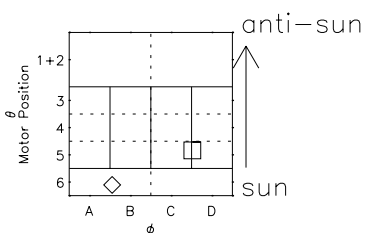

Galileo EPD Real Elevation Anisotropies 97190

Software Version: RTELEV_NORM V 1.20
 Data Production: 06-03-00
 Plot Production: Sat Sep 15 15:00:00 2001
 Color File: wondr3
 Geofactor File: 1.1

00:00:00 1997-190	190-06	190-12	190-18	00:00:00 1997-191	
+	+	+	+	+	
-81.90	-83.12	-84.33	-85.52	-86.69	X JSE(R _j)
28.06	27.82	27.58	27.33	27.07	Y JSE(R _j)
-1.98	-1.97	-1.97	-1.96	-1.95	Z JSE(R _j)

- ◇ = Jupiter look direction
- = Corotation look direction