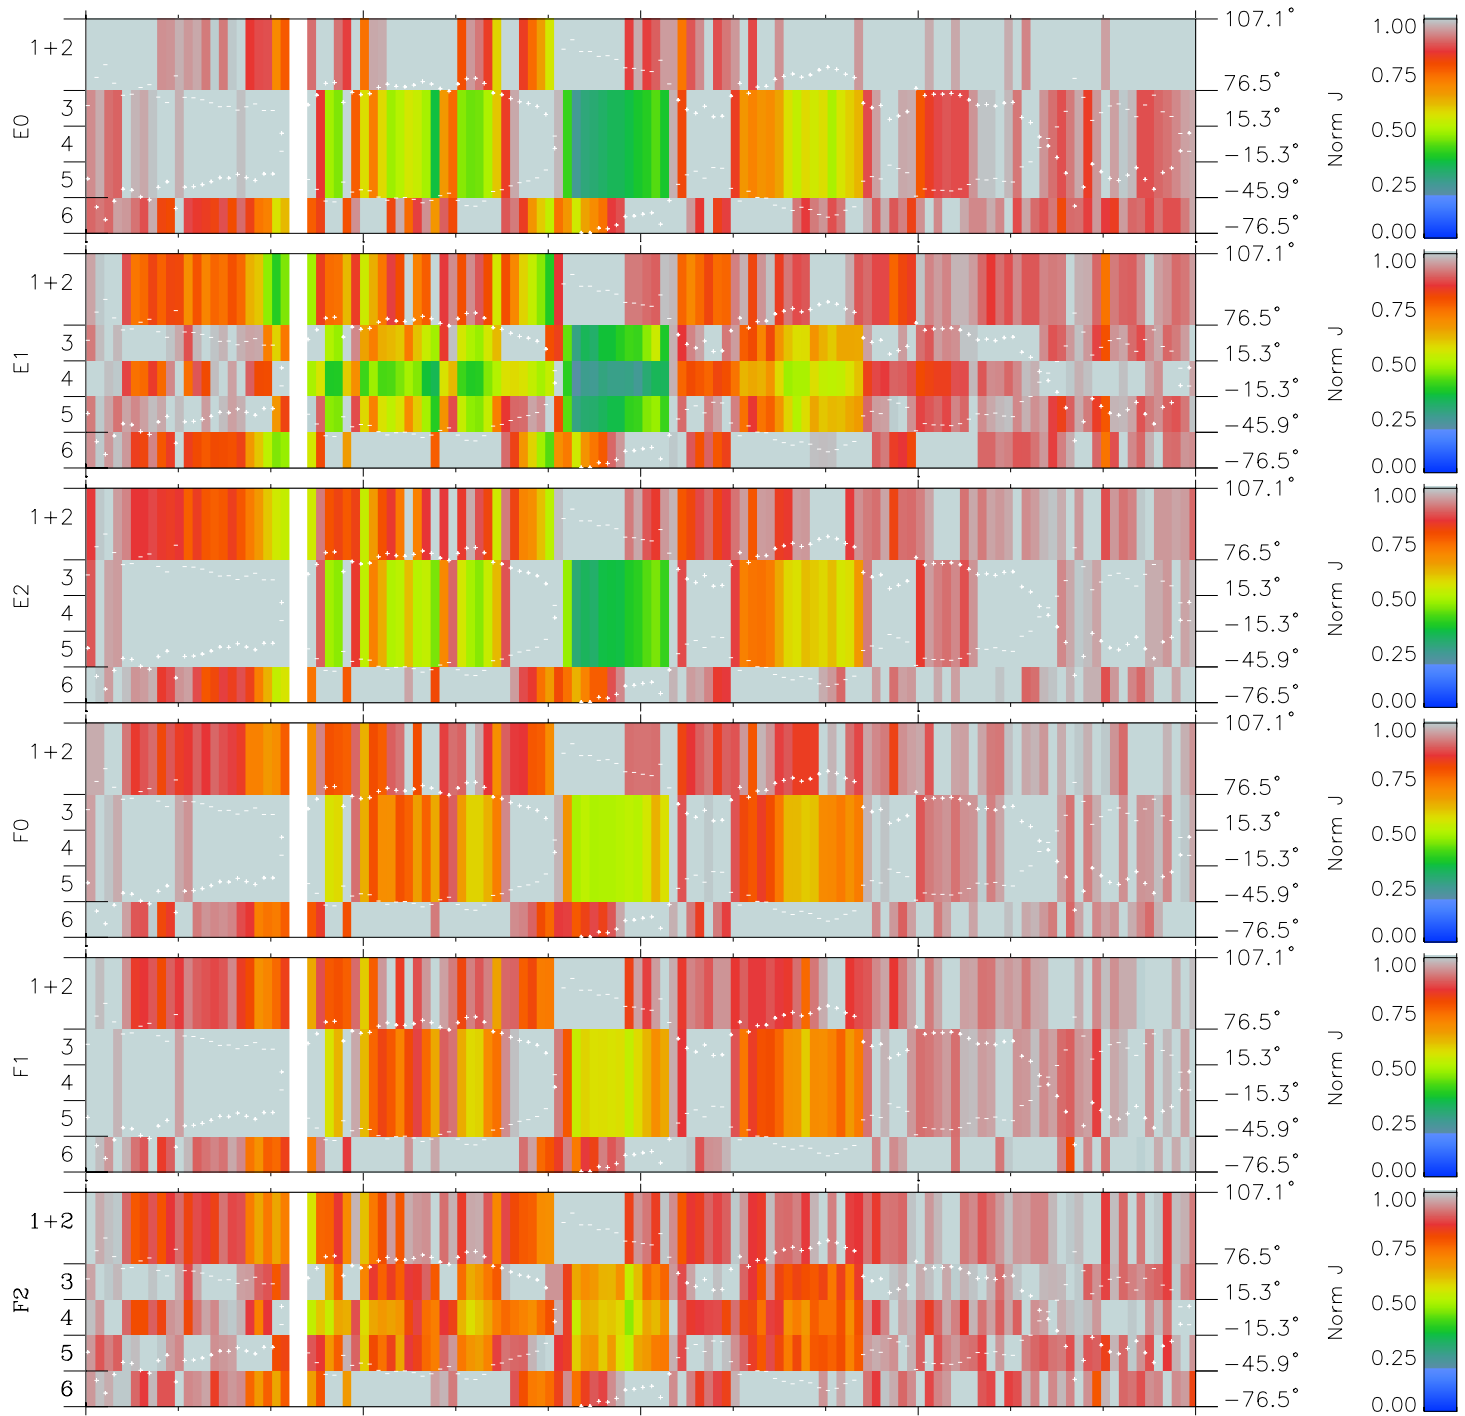

Galileo EPD Real Elevation Anisotropies 97190

Software Version: RTELEV_NORM V 1.20
 Data Production: 06-03-00
 Plot Production: Sat Sep 15 15:00:00 2001
 Color File: wondr3
 Geofactor File: 1.1

00:00:00 1997-190	190-06	190-12	190-18	00:00:00 1997-191	
+	+	+	+	+	
-81.90	-83.12	-84.33	-85.52	-86.69	X JSE(R _j)
28.06	27.82	27.58	27.33	27.07	Y JSE(R _j)
-1.98	-1.97	-1.97	-1.96	-1.95	Z JSE(R _j)

- ◇ = Jupiter look direction
- = Corotation look direction