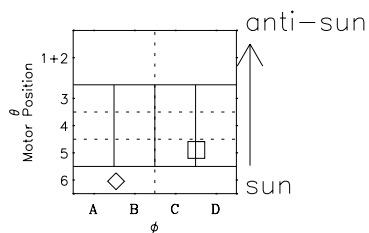

Galileo EPD Real-Time Omni 97189

Software Version: RTLINE_OMNI V 1.20
Data Production: 06-03-00
Plot Production: Sat Sep 15 14:52:28 2001

- ◇ = Jupiter look direction
- = Corotation look direction