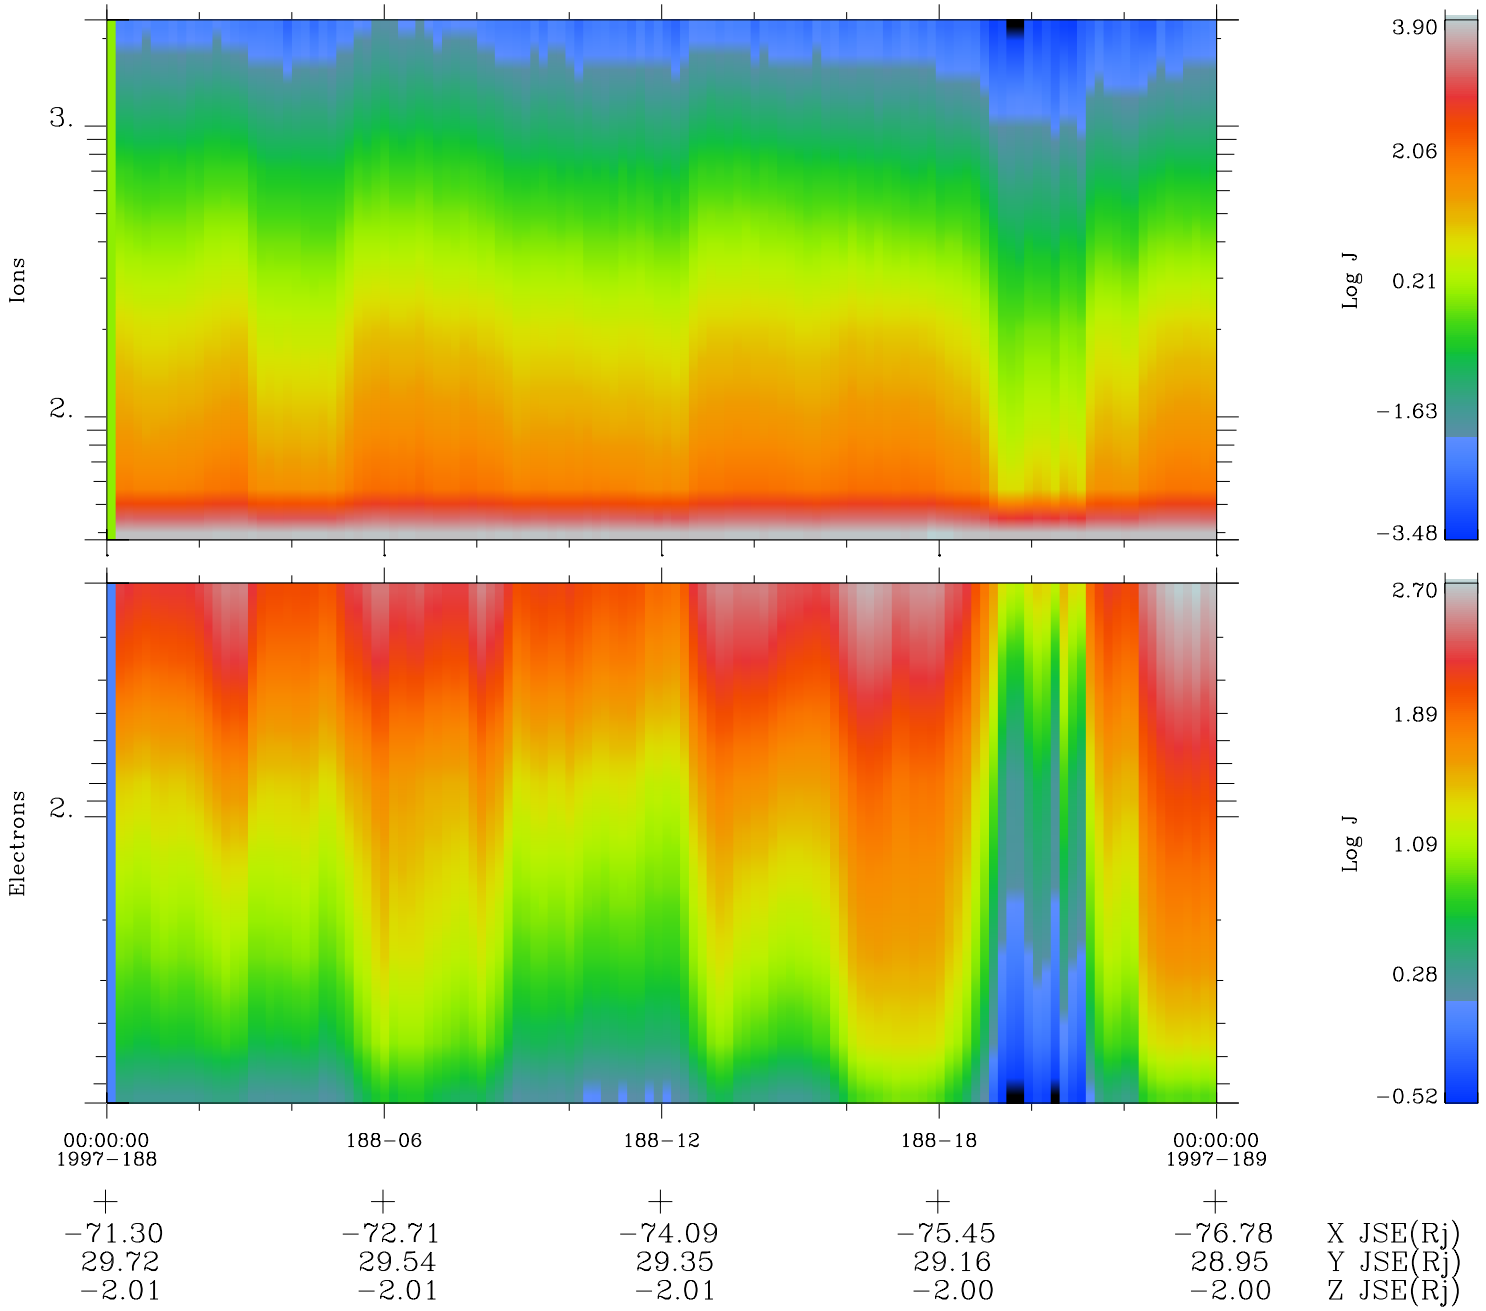

# Galileo EPD Real Time Omni Spectrum 97188

Software Version: RTSPEC\_OMNI V 1.20  
 Data Production: 06-03-00  
 Plot Production: Sat Sep 15 14:42:13 2001  
 Color File: wondr3  
 Geofactor File: 1.1

◇ = Jupiter look direction  
 □ = Corotation look direction