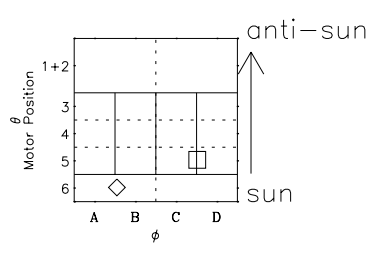

# Galileo EPD Real Time Omni Spectrum 97188

Software Version: RTSPEC\_OMNI V 1.20  
 Data Production: 06-03-00  
 Plot Production: Sat Sep 15 14:42:13 2001  
 Color File: wondr3  
 Geofactor File: 1.1

◇ = Jupiter look direction  
 □ = Corotation look direction