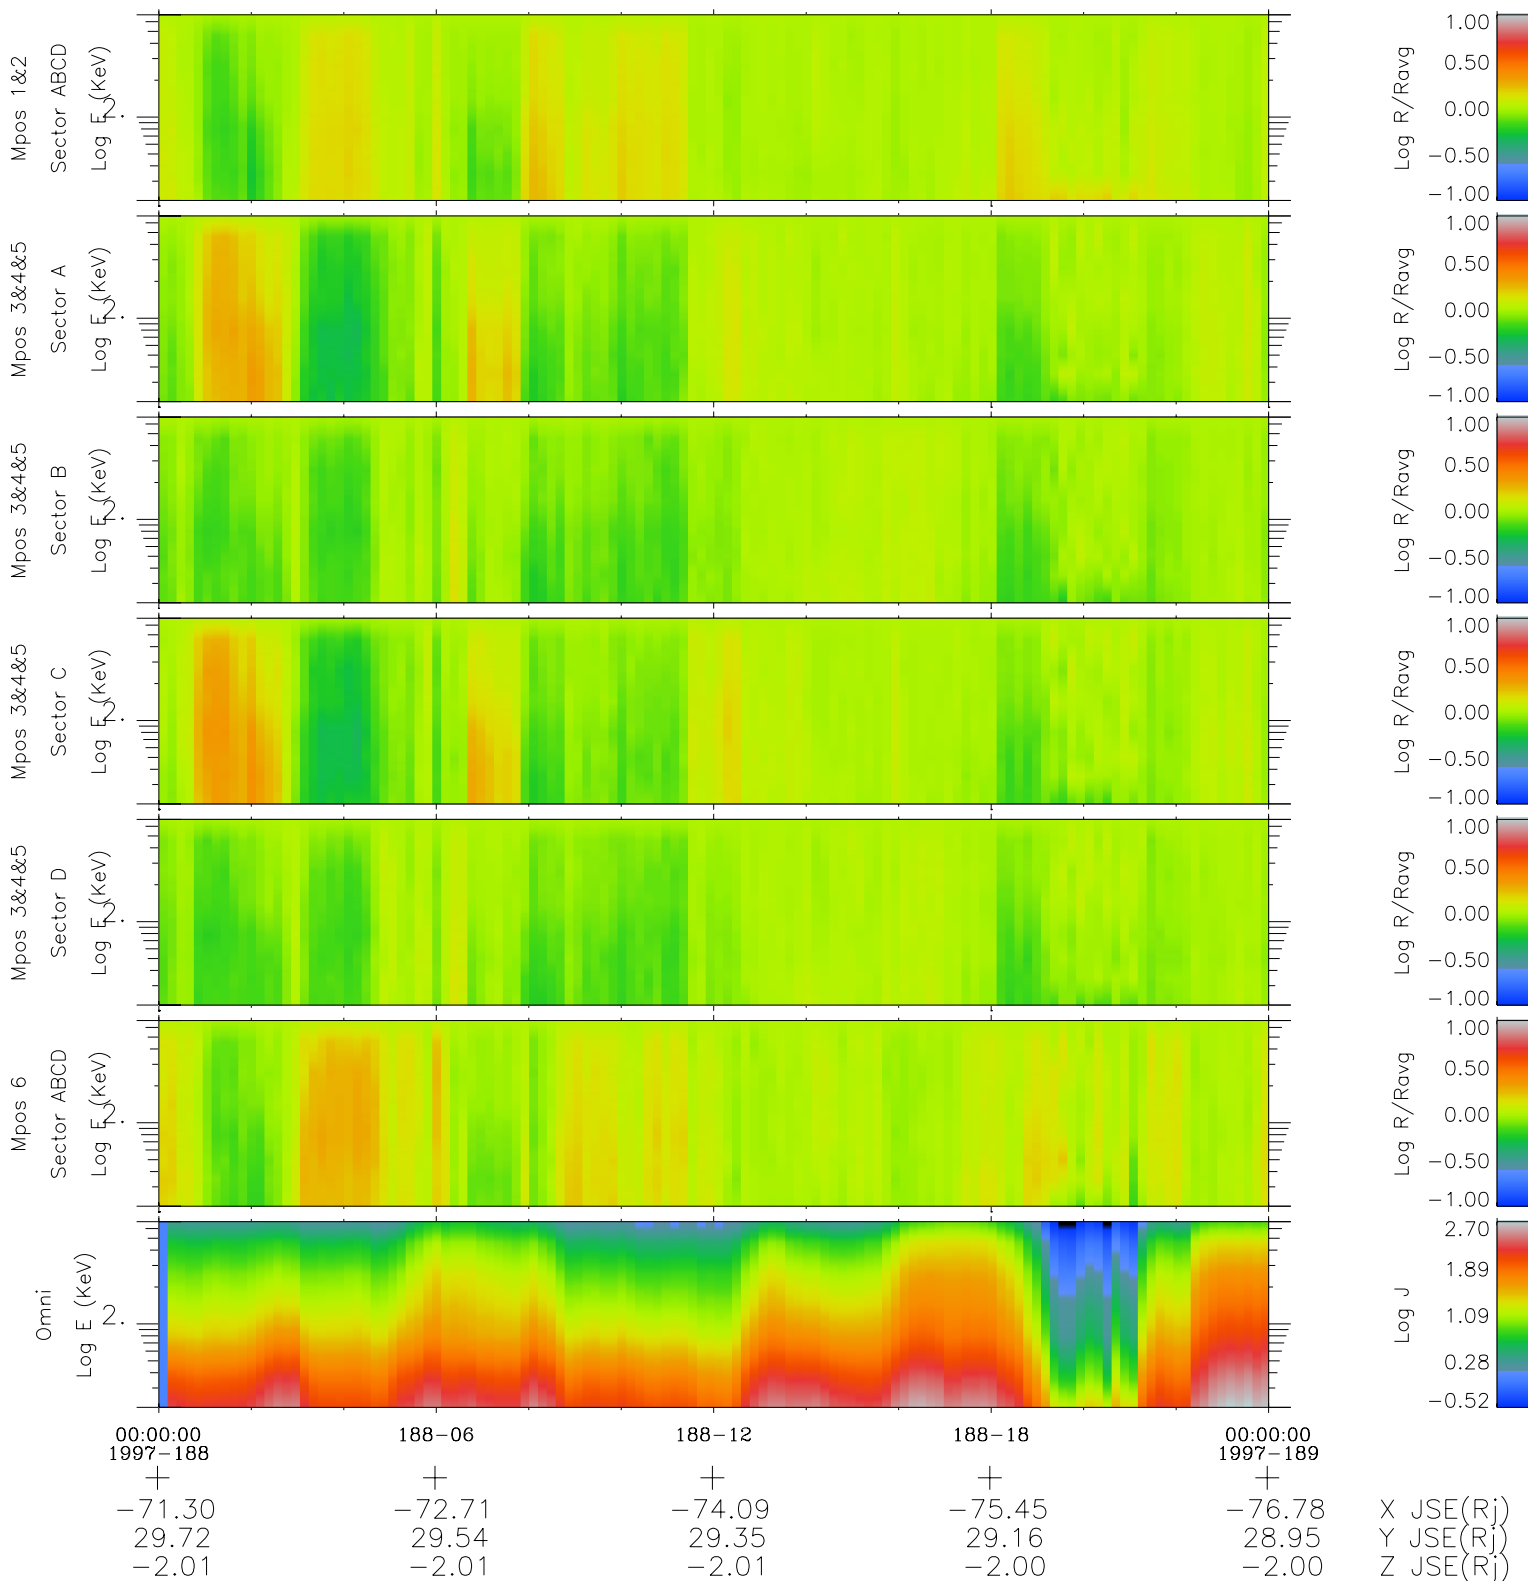

Galileo EPD Real Time R6 Electrons Spectra 97188

Software Version: RTSPEC_R6 V 1.20
 Data Production: 06-03-00
 Plot Production: Sat Sep 15 14:42:06 2001
 Color File: wondr3
 Geofactor File: 1.1

- ◇ = Jupiter look direction
- = Corotation look direction