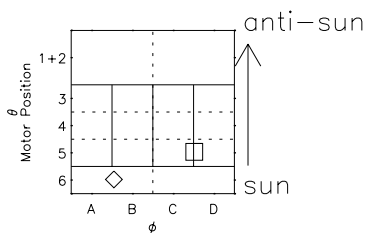

Galileo EPD Real Time R6 Electrons Spectra 97188

Software Version: RTSPEC_R6 V 1.20
 Data Production: 06-03-00
 Plot Production: Sat Sep 15 14:42:06 2001
 Color File: wondr3
 Geofactor File: 1.1

- ◇ = Jupiter look direction
- = Corotation look direction