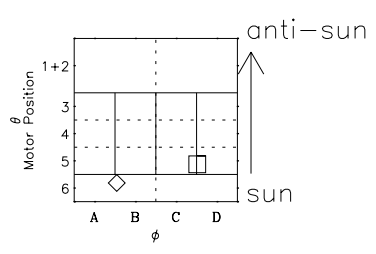

# Galileo EPD Real Time Omni Spectrum 97186

Software Version: RTSPEC\_OMNI V 1.20  
 Data Production: 06-03-00  
 Plot Production: Sat Sep 15 14:25:56 2001  
 Color File: wondr3  
 Geofactor File: 1.1

◇ = Jupiter look direction  
 □ = Corotation look direction