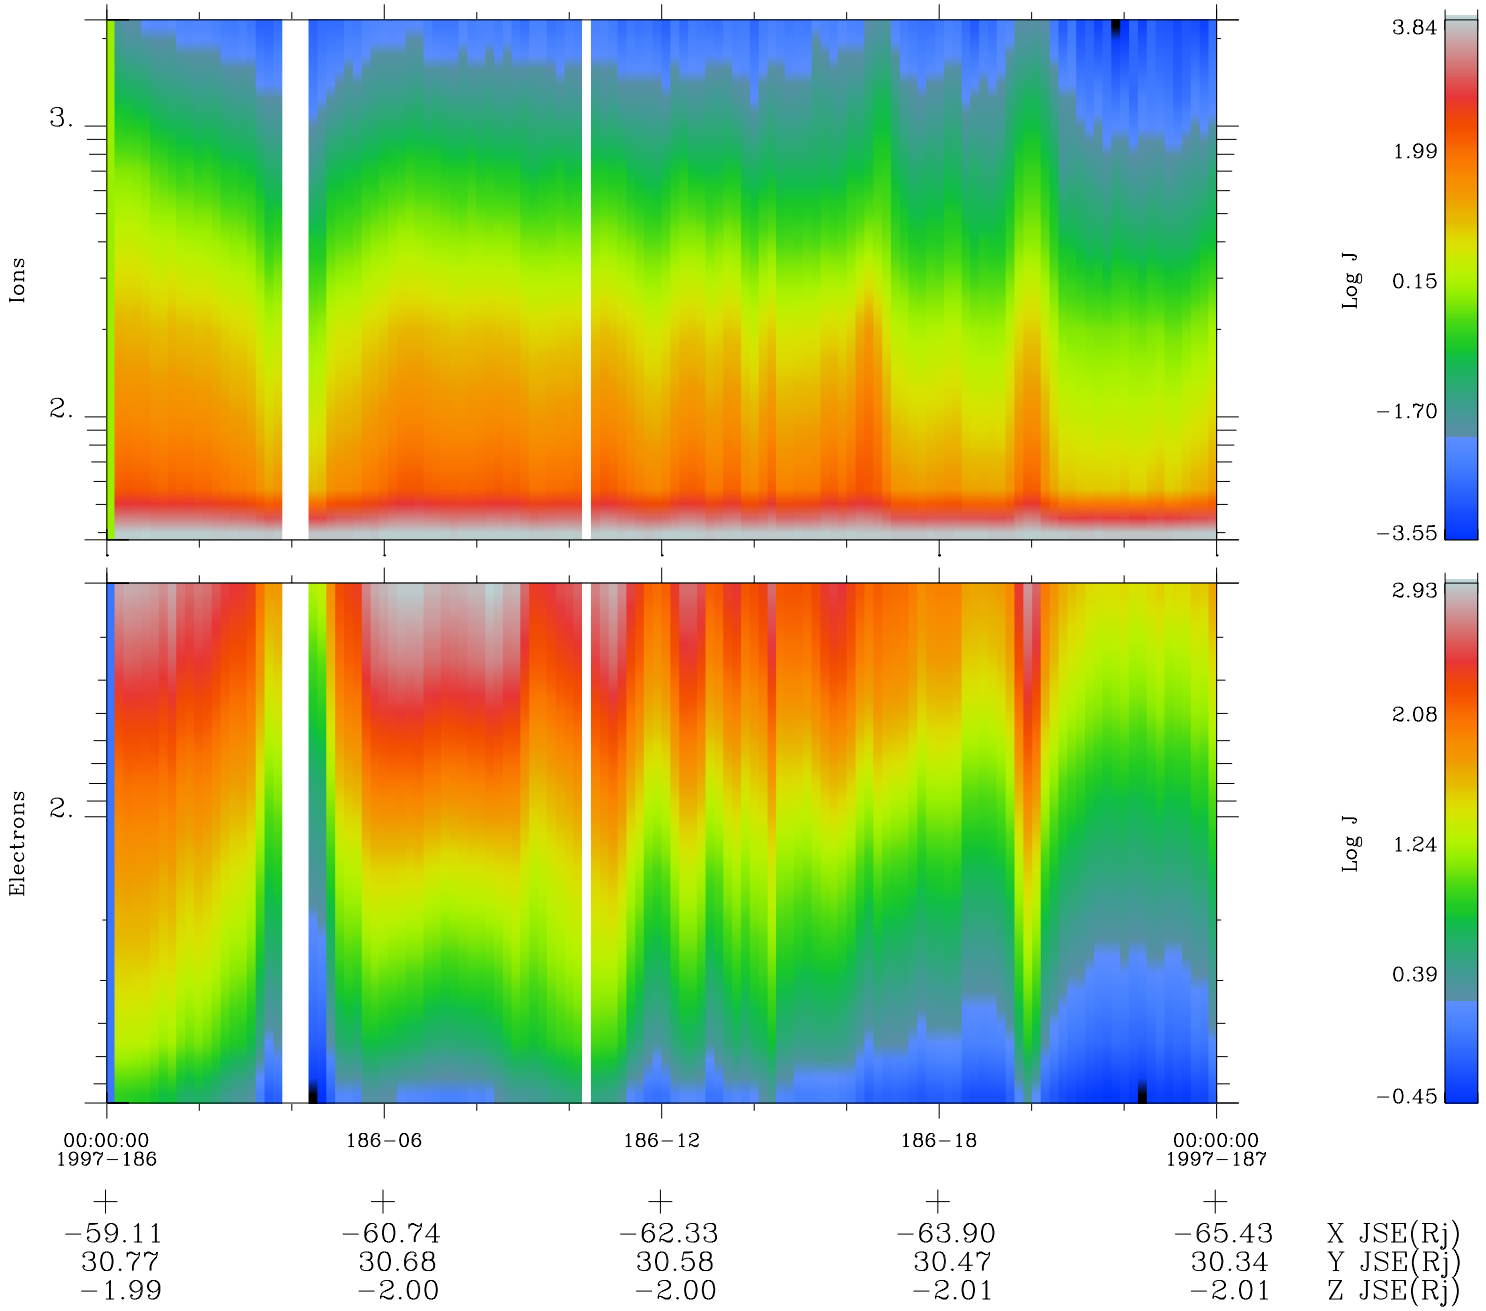

# Galileo EPD Real Time Omni Spectrum 97186

Software Version: RTSPEC\_OMNI V 1.20  
 Data Production: 06-03-00  
 Plot Production: Sat Sep 15 14:25:56 2001  
 Color File: wondr3  
 Geofactor File: 1.1

◇ = Jupiter look direction  
 □ = Corotation look direction