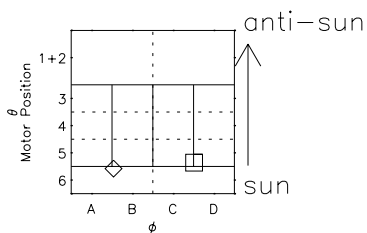

# Galileo EPD Real Time R6 Ions Spectra 97184

Software Version: RTSPEC\_R6 V 1.20  
 Data Production: 06-03-00  
 Plot Production: Sat Sep 15 14:05:43 2001  
 Color File: wondr3  
 Geofactor File: 1.1

- ◇ = Jupiter look direction
- = Corotation look direction