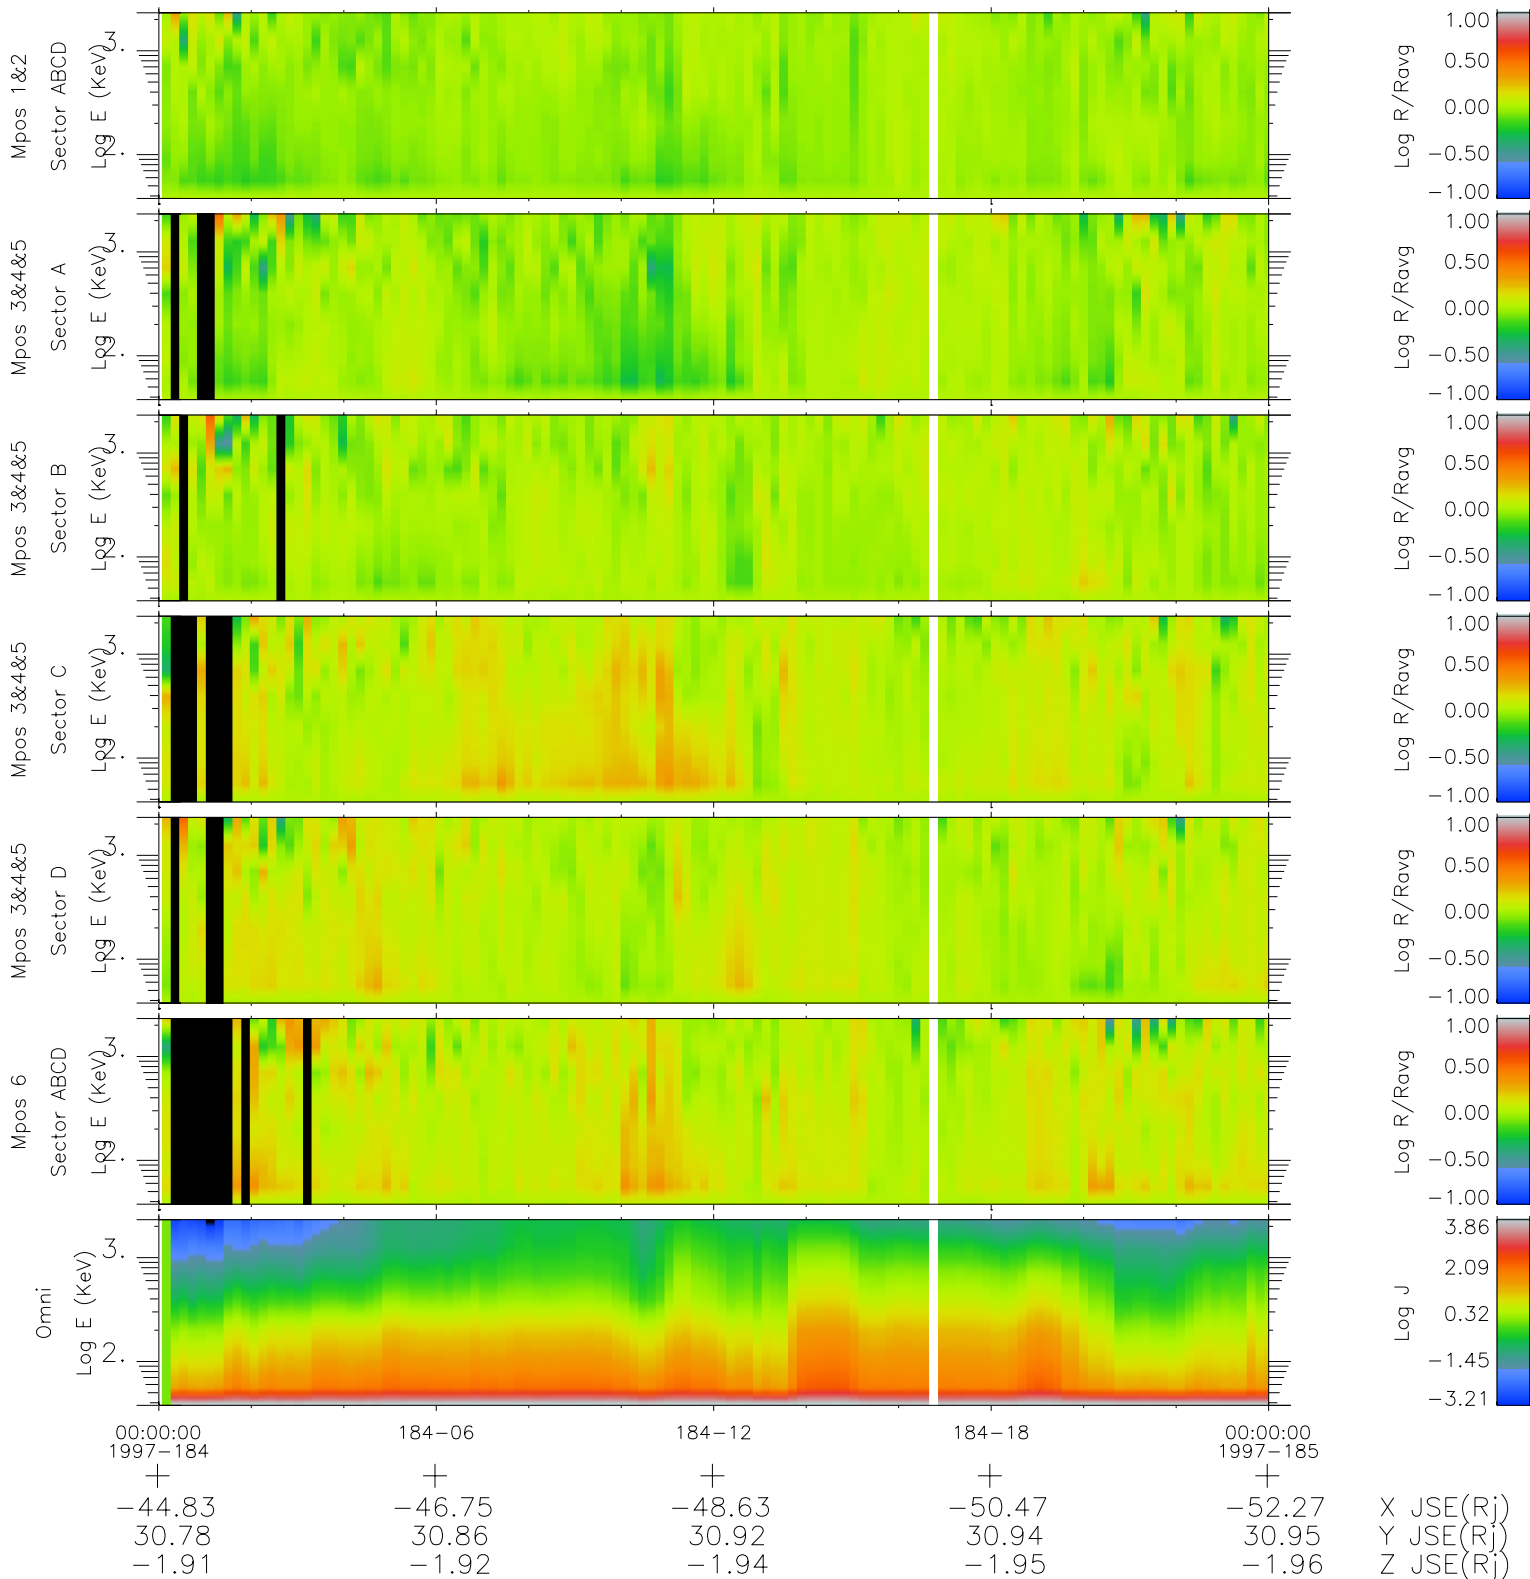

# Galileo EPD Real Time R6 Ions Spectra 97184

Software Version: RTSPEC\_R6 V 1.20  
 Data Production: 06-03-00  
 Plot Production: Sat Sep 15 14:05:43 2001  
 Color File: wondr3  
 Geofactor File: 1.1

- ◇ = Jupiter look direction
- = Corotation look direction