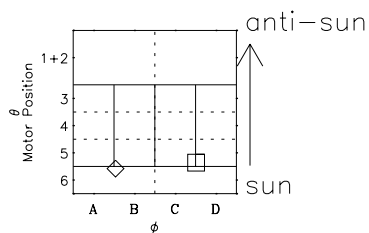

# Galileo EPD Real-Time Omni 97184

Software Version: RTLINE\_OMNI V 1.20  
Data Production: 06-03-00  
Plot Production: Sat Sep 15 14:08:01 2001

- ◇ = Jupiter look direction
- = Corotation look direction