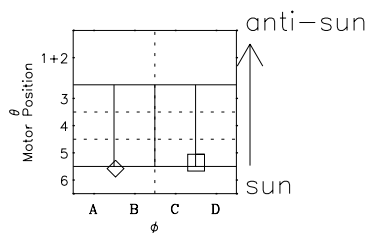

# Galileo EPD Real-Time Omni 97184

Software Version: RTLINE\_OMNI V 1.20  
Data Production: 06-03-00  
Plot Production: Sat Sep 15 14:08:00 2001

◇ = Jupiter look direction  
□ = Corotation look direction